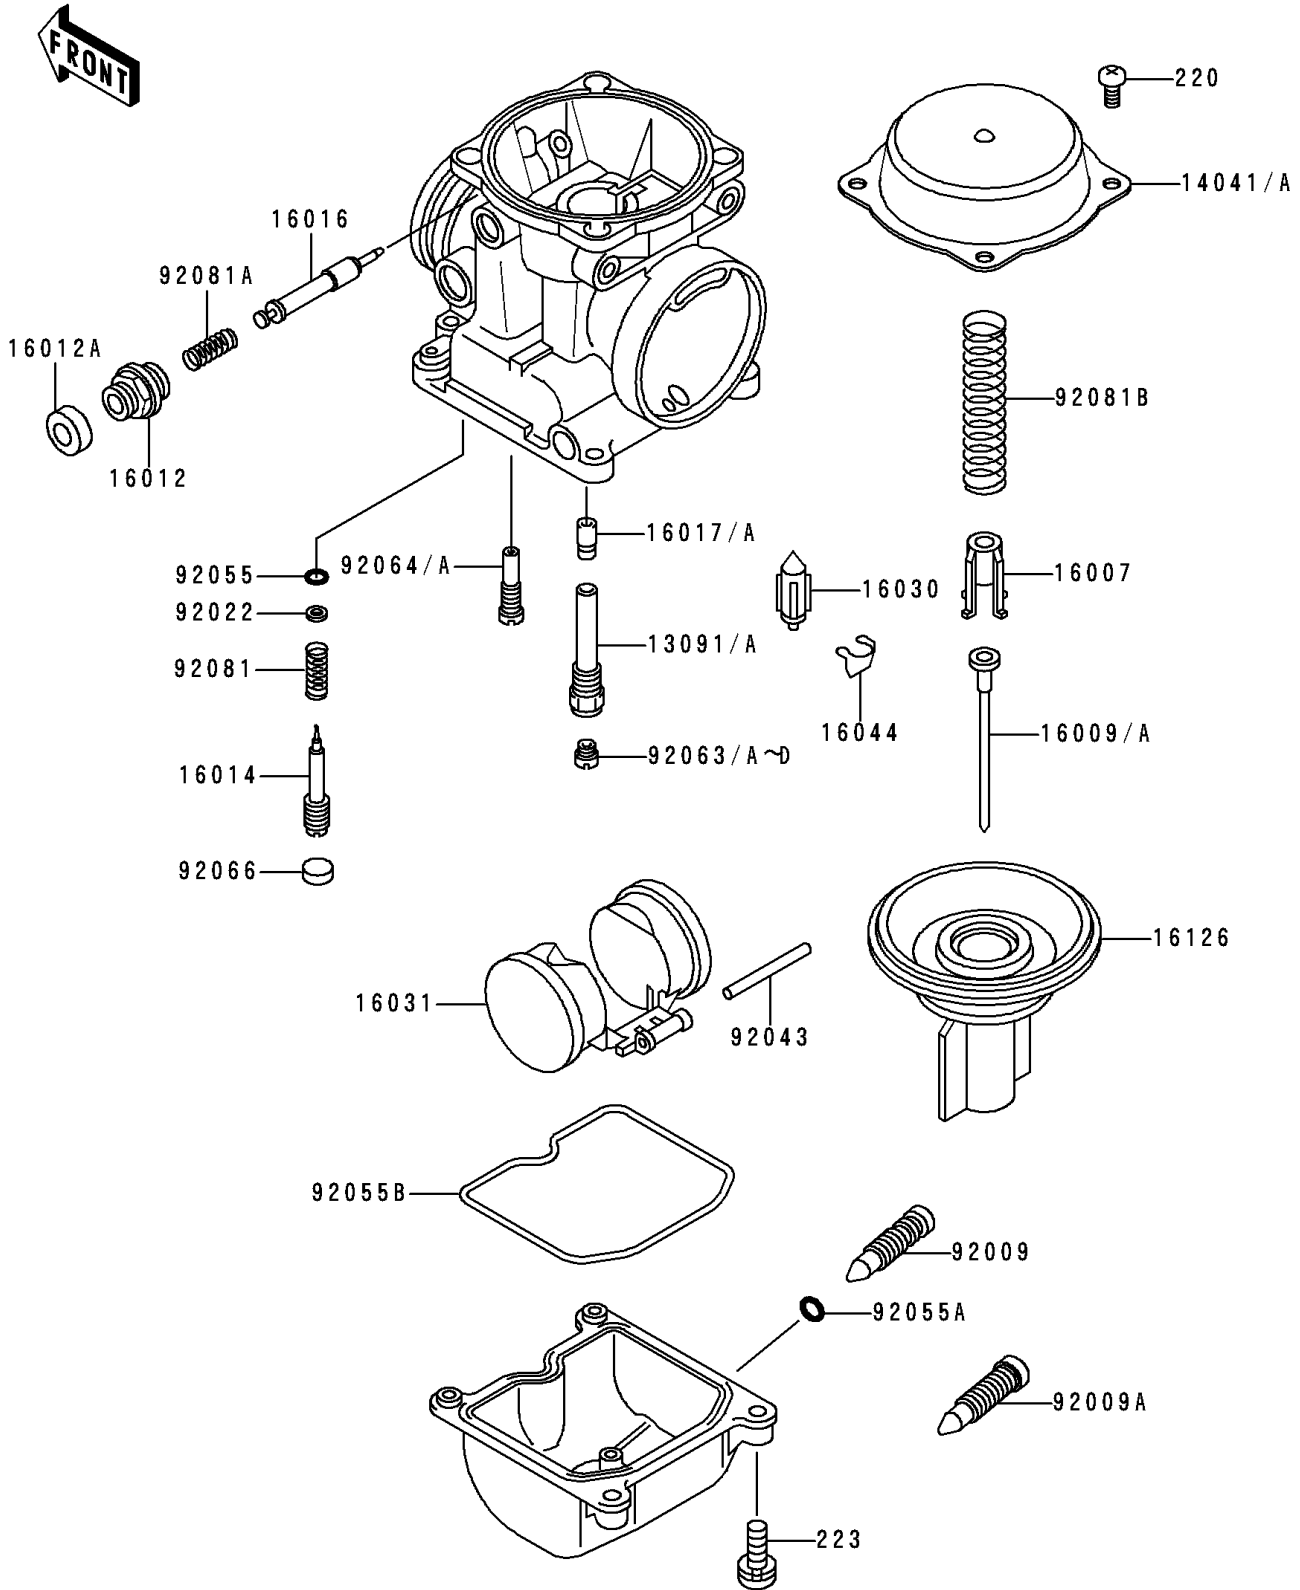

1997 Voyager XII PARTS DIAGRAM

Carburetor Parts

E1612

1997 Voyager XII PARTS LIST

Carburetor Parts

ITEM NAME	PART NUMBER	QUANTITY
TOP-CHAMBER,MIXING,OUTSIDE (Ref # 14041)	14041-1076	2
TOP-CHAMBER,MIXING,INSIDE (Ref # 14041A)	14041-1077	2
SEAT-SPRING,THROTTLE VALVE (Ref # 16007)	16007-1120	4
CAP-STARTER PLUNGER (Ref # 16012)	16012-1051	4
CAP-STARTER PLUNGER (Ref # 16012A)	16012-1052	4
SCREW-PILOT AIR (Ref # 16014)	16014-1054	4
PLUNGER,STARTER (Ref # 16016)	16016-1061	4
JET-NEEDLE (Ref # 16017A)	16017-1316	4
VALVE-FLOAT (Ref # 16030)	16030-1007	4
FLOAT (Ref # 16031)	16031-1056	4
CLAMP,FLOAT VALVE (Ref # 16044)	16044-007	4
VALVE,VACUUM (Ref # 16126)	16126-1159	4
SCREW,DRAIN,M6X1.0 (Ref # 92009)	92009-1095	4
SCREW,DRAIN,M6X0.75 (Ref # 92009A)	92009-1551	4
WASHER,PLAIN (Ref # 92022)	92022-1003	4
PIN,FLOAT (Ref # 92043)	92043-1207	4
RING-O,PILOT ADJUST (Ref # 92055)	92055-1002	4
RING-O,DRAIN SCREW (Ref # 92055A)	92055-1053	4
RING-O,FLOAT CHAMBER (Ref # 92055B)	92055-1222	4
JET-MAIN,#110 (Ref # 92063)	92063-1007	4
JET-MAIN,#105 (Ref # 92063A)	92063-1009	4
JET-MAIN,#102 (Ref # 92063B)	92063-1115	4
JET-MAIN,#108 (Ref # 92063C)	92063-1116	4
JET-MAIN,#112 (Ref # 92063D)	92063-1117	4
JET-PILOT,#35 (Ref # 92064)	92064-1101	4
SCREW-PAN-CROS (Ref # 220)	220B0408	15
SCREW-PAN-WS-CROS (Ref # 223)	223C0416	16
JET-PILOT,#38 (Ref # 92064A)	92064-1119	4
PLUG,PILOT AIR SCREW,6.9X2 (Ref # 92066)	92066-1051	4

1997 Voyager XII PARTS LIST

Carburetor Parts

ITEM NAME	PART NUMBER	QUANTITY
SPRING,PILOT ADJUST SCREW (Ref # 92081)	92081-1002	4
SPRING,STARTER PLUNGER (Ref # 92081A)	92081-1761	4
SPRING,VACUUM VALVE (Ref # 92081B)	92081-1925	4
HOLDER,NEEDLE JET (Ref # 13091)	13091-1259	4
HOLDER,NEEDLE JET (Ref # 13091A)	13091-1463	4
NEEDLE-JET,N36G (Ref # 16009)	16009-1316	4
NEEDLE-JET,N36H (Ref # 16009A)	16009-1317	4