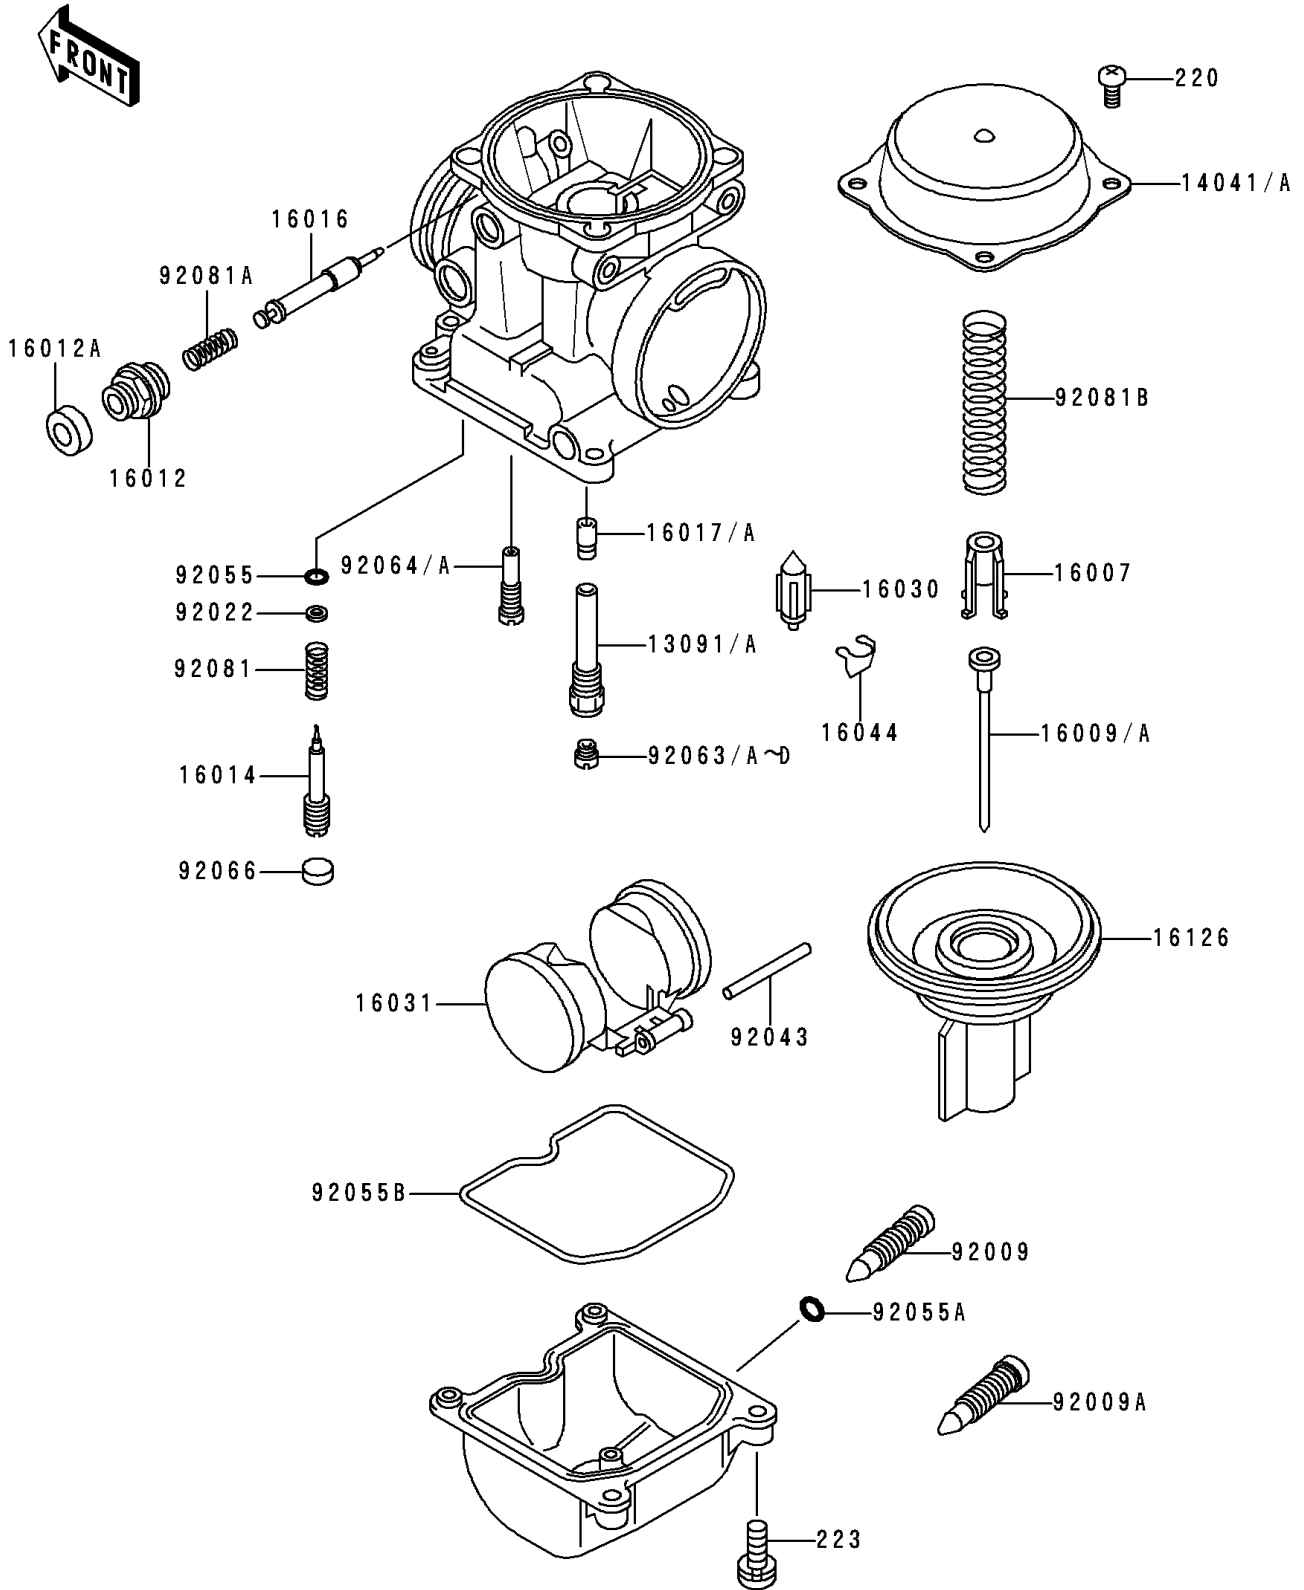

1999 Voyager XII PARTS DIAGRAM

Carburetor Parts

E1612

1999 Voyager XII PARTS LIST

Carburetor Parts

ITEM NAME	PART NUMBER	QUANTITY
TOP-CHAMBER,MIXING,OUTSIDE (Ref # 14041)	14041-1076	2
TOP-CHAMBER,MIXING,INSIDE (Ref # 14041A)	14041-1077	2
SEAT-SPRING,THROTTLE VALVE (Ref # 16007)	16007-1120	4
CAP-STARTER PLUNGER (Ref # 16012)	16012-1051	4
CAP-STARTER PLUNGER (Ref # 16012A)	16012-1052	4
SCREW-PILOT AIR (Ref # 16014)	16014-1054	4
PLUNGER,STARTER (Ref # 16016)	16016-1061	4
JET-NEEDLE (Ref # 16017A)	16017-1316	4
VALVE-FLOAT (Ref # 16030)	16030-1007	4
FLOAT (Ref # 16031)	16031-1056	4
CLAMP,FLOAT VALVE (Ref # 16044)	16044-007	4
VALVE,VACUUM (Ref # 16126)	16126-1159	4
SCREW,DRAIN,M6X1.0 (Ref # 92009)	92009-1095	4
SCREW,DRAIN,M6X0.75 (Ref # 92009A)	92009-1551	4
WASHER,PLAIN (Ref # 92022)	92022-1003	4
PIN,FLOAT (Ref # 92043)	92043-1207	4
RING-O,PILOT ADJUST (Ref # 92055)	92055-1002	4
RING-O,DRAIN SCREW (Ref # 92055A)	92055-1053	4
RING-O,FLOAT CHAMBER (Ref # 92055B)	92055-1222	4
JET-MAIN,#110 (Ref # 92063)	92063-1007	4
JET-MAIN,#105 (Ref # 92063A)	92063-1009	4
JET-MAIN,#102 (Ref # 92063B)	92063-1115	4
JET-MAIN,#108 (Ref # 92063C)	92063-1116	4
JET-MAIN,#112 (Ref # 92063D)	92063-1117	4
JET-PILOT,#35 (Ref # 92064)	92064-1101	4
SCREW-PAN-CROS (Ref # 220)	220B0408	15
SCREW-PAN-WS-CROS (Ref # 223)	223C0416	16
JET-PILOT,#38 (Ref # 92064A)	92064-1119	4
PLUG,PILOT AIR SCREW,6.9X2 (Ref # 92066)	92066-1051	4

1999 Voyager XII PARTS LIST

Carburetor Parts

ITEM NAME	PART NUMBER	QUANTITY
SPRING,PILOT ADJUST SCREW (Ref # 92081)	92081-1002	4
SPRING,STARTER PLUNGER (Ref # 92081A)	92081-1761	4
SPRING,VACUUM VALVE (Ref # 92081B)	92081-1925	4
HOLDER,NEEDLE JET (Ref # 13091)	13091-1259	4
HOLDER,NEEDLE JET (Ref # 13091A)	13091-1463	4
NEEDLE-JET,N36G (Ref # 16009)	16009-1316	4
NEEDLE-JET,N36H (Ref # 16009A)	16009-1317	4