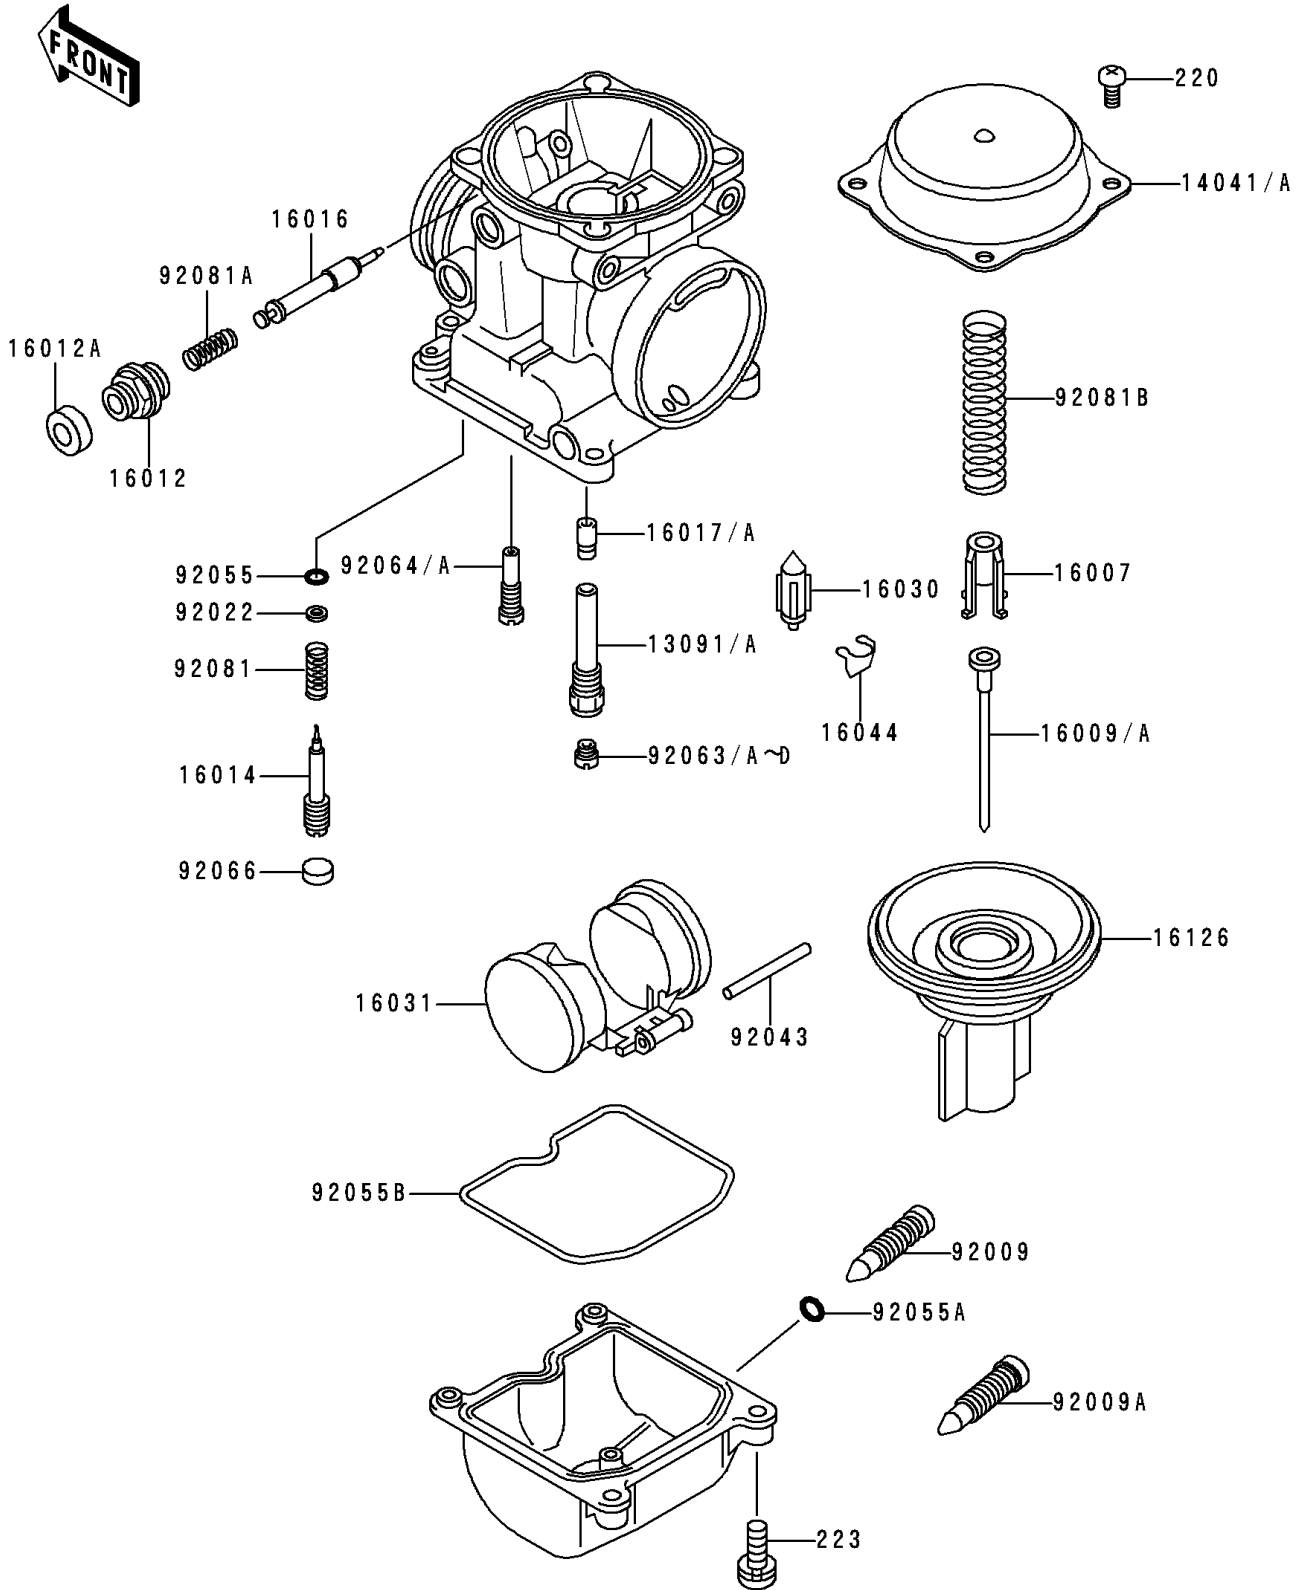

2000 Voyager XII PARTS DIAGRAM

Carburetor Parts

E1612

2000 Voyager XII PARTS LIST

Carburetor Parts

ITEM NAME	PART NUMBER	QUANTITY
TOP-CHAMBER,MIXING,OUTSIDE (Ref # 14041)	14041-1076	2
TOP-CHAMBER,MIXING,INSIDE (Ref # 14041A)	14041-1077	2
SEAT-SPRING,THROTTLE VALVE (Ref # 16007)	16007-1120	4
CAP-STARTER PLUNGER (Ref # 16012)	16012-1051	4
CAP-STARTER PLUNGER (Ref # 16012A)	16012-1052	4
SCREW-PILOT AIR (Ref # 16014)	16014-1054	4
PLUNGER,STARTER (Ref # 16016)	16016-1061	4
JET-NEEDLE (Ref # 16017A)	16017-1316	4
VALVE-FLOAT (Ref # 16030)	16030-1007	4
FLOAT (Ref # 16031)	16031-1056	4
CLAMP,FLOAT VALVE (Ref # 16044)	16044-007	4
VALVE,VACUUM (Ref # 16126)	16126-1159	4
SCREW,DRAIN,M6X1.0 (Ref # 92009)	92009-1095	4
SCREW,DRAIN,M6X0.75 (Ref # 92009A)	92009-1551	4
WASHER,PLAIN (Ref # 92022)	92022-1003	4
PIN,FLOAT (Ref # 92043)	92043-1207	4
RING-O,PILOT ADJUST (Ref # 92055)	92055-1002	4
RING-O,DRAIN SCREW (Ref # 92055A)	92055-1053	4
RING-O,FLOAT CHAMBER (Ref # 92055B)	92055-1222	4
JET-MAIN,#110 (Ref # 92063)	92063-1007	4
JET-MAIN,#105 (Ref # 92063A)	92063-1009	4
JET-MAIN,#102 (Ref # 92063B)	92063-1115	4
JET-MAIN,#108 (Ref # 92063C)	92063-1116	4
JET-MAIN,#112 (Ref # 92063D)	92063-1117	4
JET-PILOT,#35 (Ref # 92064)	92064-1101	4
SCREW-PAN-CROS (Ref # 220)	220B0408	15
SCREW-PAN-WS-CROS (Ref # 223)	223C0416	16
JET-PILOT,#38 (Ref # 92064A)	92064-1119	4
PLUG,PILOT AIR SCREW,6.9X2 (Ref # 92066)	92066-1051	4

2000 Voyager XII PARTS LIST

Carburetor Parts

ITEM NAME	PART NUMBER	QUANTITY
SPRING,PILOT ADJUST SCREW (Ref # 92081)	92081-1002	4
SPRING,STARTER PLUNGER (Ref # 92081A)	92081-1761	4
SPRING,VACUUM VALVE (Ref # 92081B)	92081-1925	4
HOLDER,NEEDLE JET (Ref # 13091)	13091-1259	4
HOLDER,NEEDLE JET (Ref # 13091A)	13091-1463	4
NEEDLE-JET,N36G (Ref # 16009)	16009-1316	4
NEEDLE-JET,N36H (Ref # 16009A)	16009-1317	4