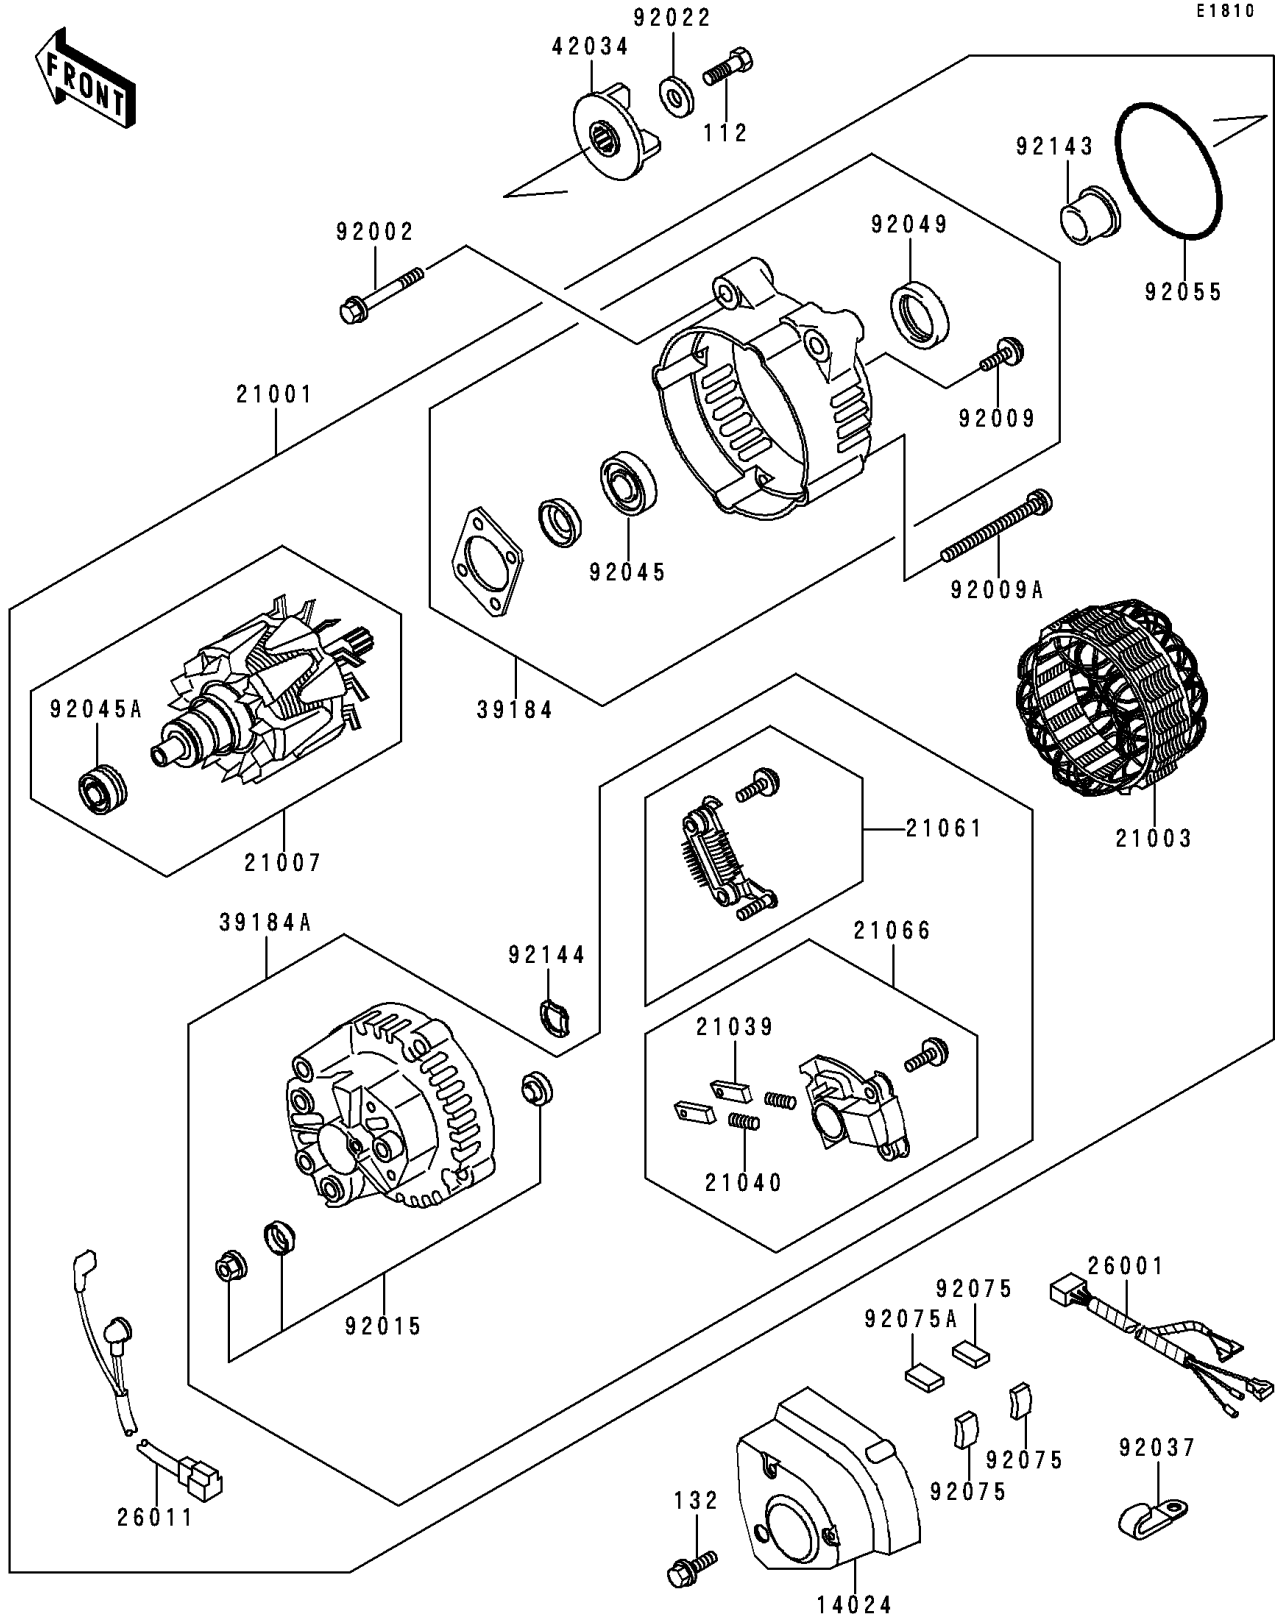

# 1996 Voyager XII PARTS DIAGRAM

Generator

# 1996 Voyager XII PARTS LIST

## Generator

ITEM NAME	PART NUMBER	QUANTITY
BOLT-UPSET (Ref # 112)	112G0616	1
BOLT-FLANGED-SMALL (Ref # 132)	132E0610	3
COVER,GENERATOR (Ref # 14024)	14024-1294	1
GENERATOR (Ref # 21001)	21001-1121	1
STATOR,GENERATOR (Ref # 21003)	21003-1162	1
ROTOR,GENERATOR (Ref # 21007)	21007-1152	1
BRUSH,CARBON (Ref # 21039)	21039-1058	2
SPRING-BRUSH (Ref # 21040)	21040-1054	2
RECTIFIER (Ref # 21061)	21061-1056	1
REGULATOR-VOLTAGE (Ref # 21066)	21066-1062	1
HARNESS (Ref # 26001)	26001-1761	1
WIRE-LEAD,GENERATOR (Ref # 26011)	26011-1379	1
BRACKET-ASSY,FR (Ref # 39184)	39184-1063	1
BRACKET-ASSY,RR (Ref # 39184A)	39184-1064	1
COUPLING (Ref # 42034)	42034-1084	1
BOLT,8X45 (Ref # 92002)	92002-1658	3
SCREW (Ref # 92009)	92009-1451	4
SCREW (Ref # 92009A)	92009-1452	4
NUT (Ref # 92015)	92015-1624	1
WASHER,6X19.5X2 (Ref # 92022)	92022-1517	1
CLAMP,L=45 (Ref # 92037)	92037-1539	3
BEARING-BALL (Ref # 92045)	92045-1181	1
BEARING-BALL (Ref # 92045A)	92045-1279	1
SEAL-OIL (Ref # 92049)	92049-1274	1
RING-O (Ref # 92055)	92055-1365	1
DAMPER (Ref # 92075)	92075-1866	3
DAMPER (Ref # 92075A)	92075-1867	1
COLLAR (Ref # 92143)	92143-1054	1
SPRING,WASHER (Ref # 92144)	92144-1067	1