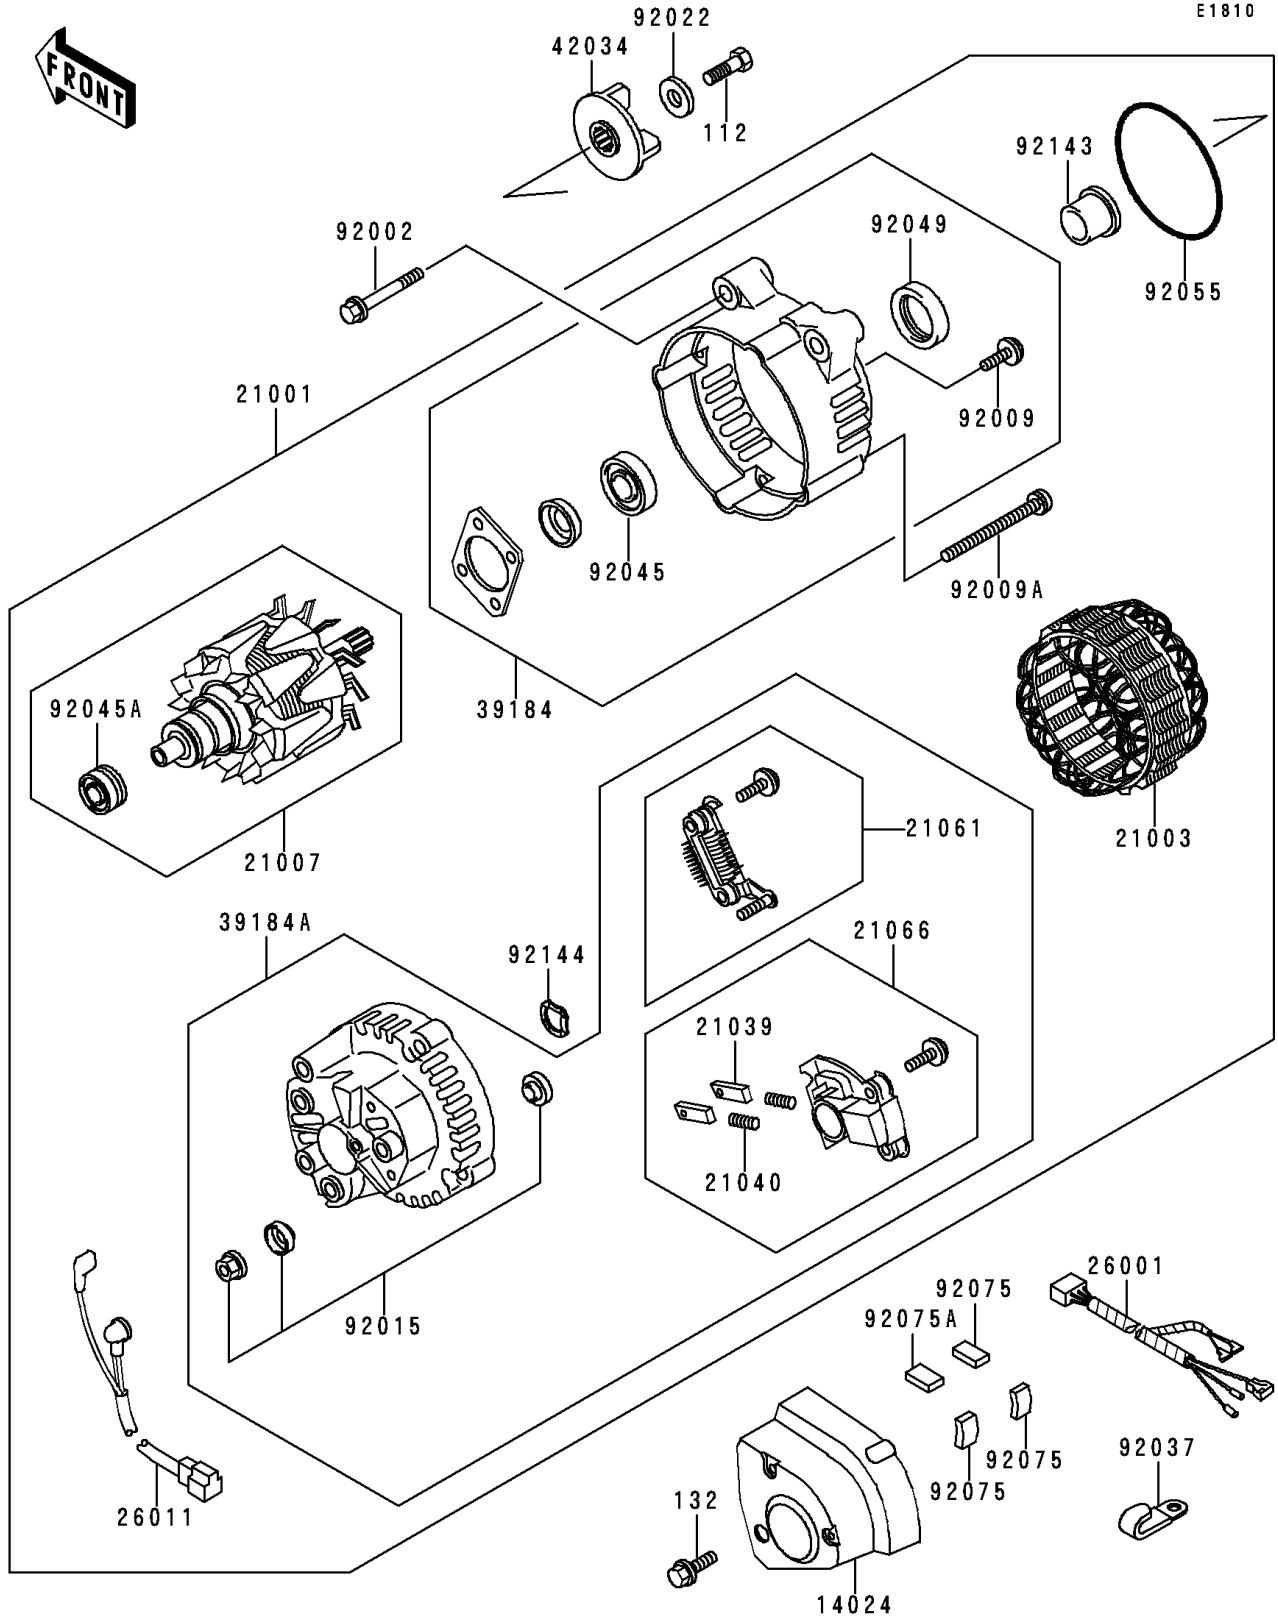

1999 Voyager XII PARTS DIAGRAM

Generator

1999 Voyager XII PARTS LIST

Generator

ITEM NAME	PART NUMBER	QUANTITY
BOLT-UPSET (Ref # 112)	112G0616	1
BOLT-FLANGED-SMALL (Ref # 132)	132E0610	3
COVER,GENERATOR (Ref # 14024)	14024-1294	1
GENERATOR (Ref # 21001)	21001-1121	1
STATOR,GENERATOR (Ref # 21003)	21003-1162	1
ROTOR,GENERATOR (Ref # 21007)	21007-1152	1
BRUSH,CARBON (Ref # 21039)	21039-1058	2
SPRING-BRUSH (Ref # 21040)	21040-1054	2
RECTIFIER (Ref # 21061)	21061-1056	1
REGULATOR-VOLTAGE (Ref # 21066)	21066-1062	1
HARNESS (Ref # 26001)	26001-1761	1
WIRE-LEAD,GENERATOR (Ref # 26011)	26011-1379	1
BRACKET-ASSY,FR (Ref # 39184)	39184-1063	1
BRACKET-ASSY,RR (Ref # 39184A)	39184-1064	1
COUPLING (Ref # 42034)	42034-1084	1
BOLT,8X45 (Ref # 92002)	92002-1658	3
SCREW (Ref # 92009)	92009-1451	4
SCREW (Ref # 92009A)	92009-1452	4
NUT (Ref # 92015)	92015-1624	1
WASHER,6X19.5X2 (Ref # 92022)	92022-1517	1
CLAMP,L=45 (Ref # 92037)	92037-1539	3
BEARING-BALL (Ref # 92045)	92045-1181	1
BEARING-BALL (Ref # 92045A)	92045-1279	1
SEAL-OIL (Ref # 92049)	92049-1274	1
RING-O (Ref # 92055)	92055-1365	1
DAMPER (Ref # 92075)	92075-1866	3
DAMPER (Ref # 92075A)	92075-1867	1
COLLAR (Ref # 92143)	92143-1054	1
SPRING,WASHER (Ref # 92144)	92144-1067	1