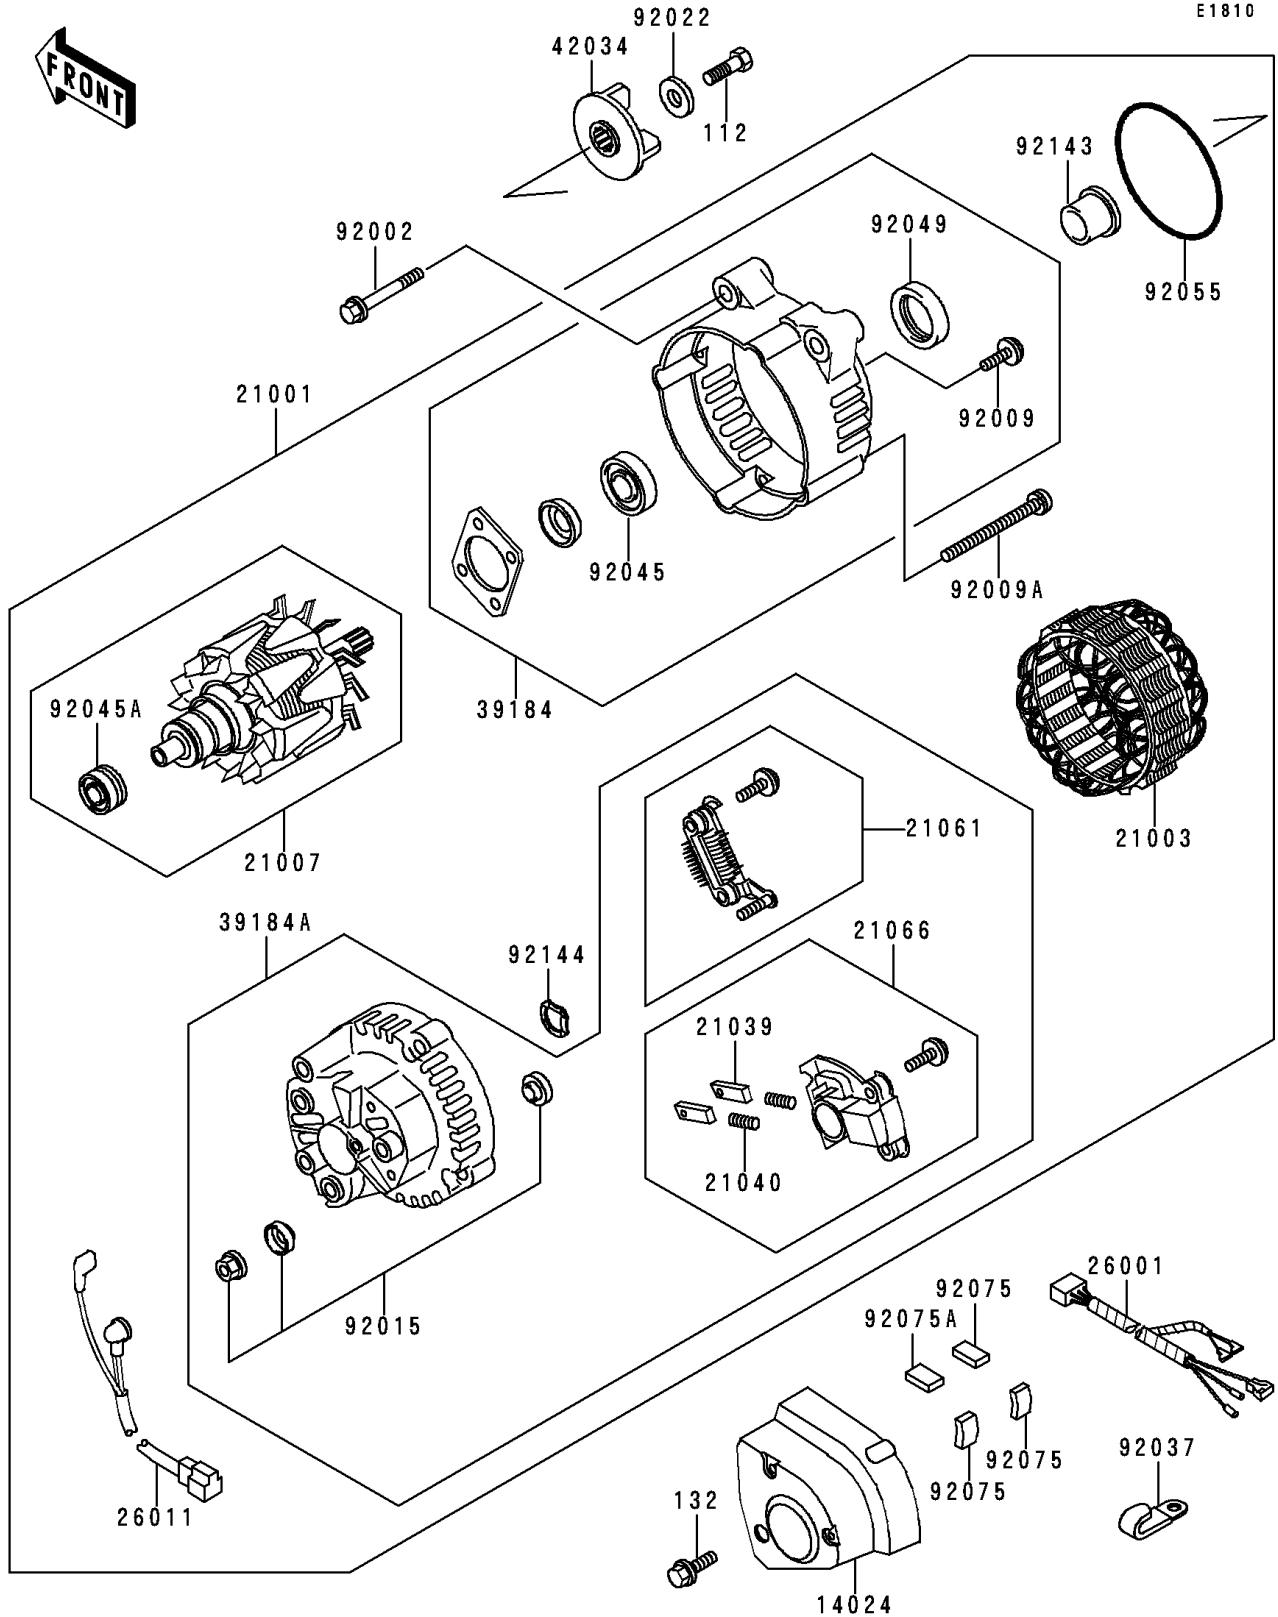

2000 Voyager XII PARTS DIAGRAM

Generator

2000 Voyager XII PARTS LIST

Generator

ITEM NAME	PART NUMBER	QUANTITY
BOLT-UPSET (Ref # 112)	112G0616	1
BOLT-FLANGED-SMALL (Ref # 132)	132E0610	3
COVER,GENERATOR (Ref # 14024)	14024-1294	1
GENERATOR (Ref # 21001)	21001-1121	1
STATOR,GENERATOR (Ref # 21003)	21003-1162	1
ROTOR,GENERATOR (Ref # 21007)	21007-1152	1
BRUSH,CARBON (Ref # 21039)	21039-1058	2
SPRING-BRUSH (Ref # 21040)	21040-1054	2
RECTIFIER (Ref # 21061)	21061-1056	1
REGULATOR-VOLTAGE (Ref # 21066)	21066-1062	1
HARNESS (Ref # 26001)	26001-1761	1
WIRE-LEAD,GENERATOR (Ref # 26011)	26011-1379	1
BRACKET-ASSY,FR (Ref # 39184)	39184-1063	1
BRACKET-ASSY,RR (Ref # 39184A)	39184-1064	1
COUPLING (Ref # 42034)	42034-1084	1
BOLT,8X45 (Ref # 92002)	92002-1658	3
SCREW (Ref # 92009)	92009-1451	4
SCREW (Ref # 92009A)	92009-1452	4
NUT (Ref # 92015)	92015-1624	1
WASHER,6X19.5X2 (Ref # 92022)	92022-1517	1
CLAMP,L=45 (Ref # 92037)	92037-1539	3
BEARING-BALL (Ref # 92045)	92045-1181	1
BEARING-BALL (Ref # 92045A)	92045-1279	1
SEAL-OIL (Ref # 92049)	92049-1274	1
RING-O (Ref # 92055)	92055-1365	1
DAMPER (Ref # 92075)	92075-1866	3
DAMPER (Ref # 92075A)	92075-1867	1
COLLAR (Ref # 92143)	92143-1054	1
SPRING,WASHER (Ref # 92144)	92144-1067	1