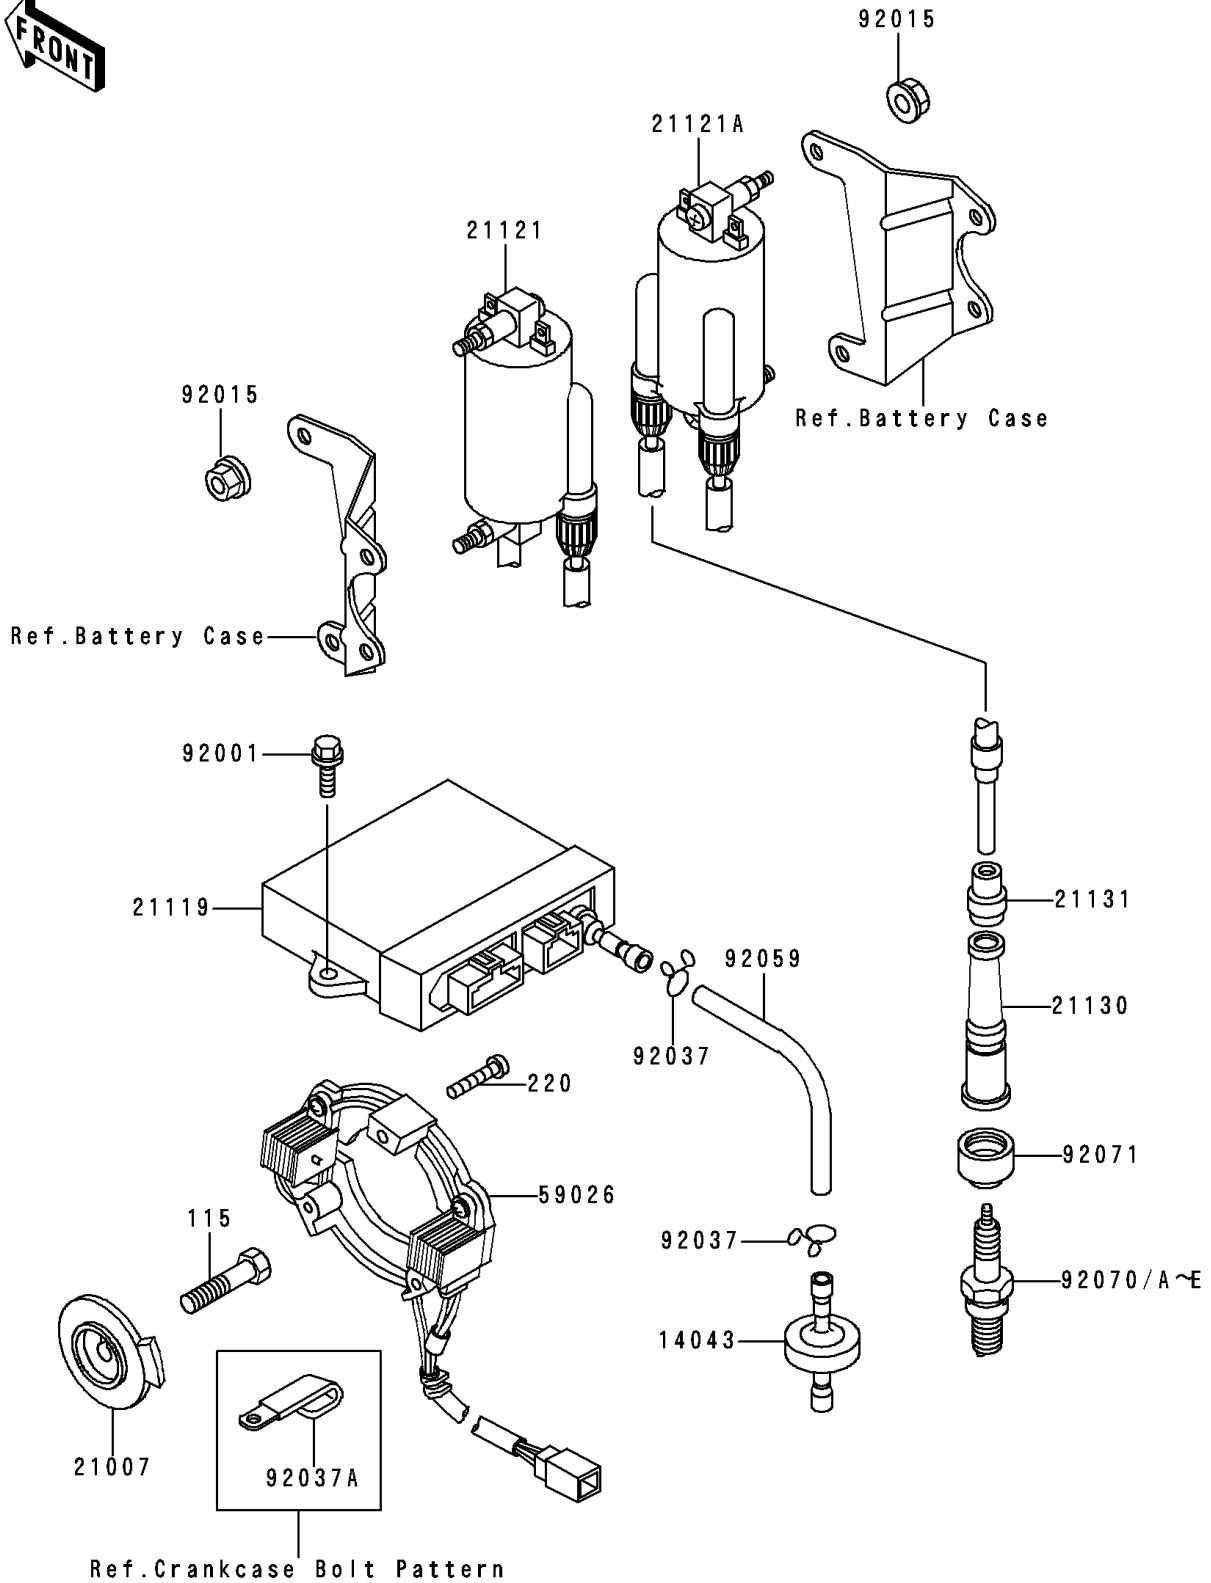

# 1996 Voyager XII PARTS DIAGRAM

Ignition System

E1830

# 1996 Voyager XII PARTS LIST

## Ignition System

ITEM NAME	PART NUMBER	QUANTITY
BOLT-SMALL-UPSET,8X30 (Ref # 115)	115G0830	1
SCREW-PAN-CROS,5X25 (Ref # 220)	220B0525	3
FILTER (Ref # 14043)	14043-1060	1
ROTOR,PULSING COIL (Ref # 21007)	21007-1137	1
IGNITER (Ref # 21119)	21119-1248	1
COIL-IGNITION,#1&4 (Ref # 21121)	21121-1142	1
COIL-IGNITION,#2&3 (Ref # 21121A)	21121-1143	1
CAP-SPARK PLUG (Ref # 21130)	21130-019	4
GROMMET,HIGH TENSION (Ref # 21131)	21131-005	4
COIL-PULSING (Ref # 59026)	59026-1082	1
BOLT,6X20 (Ref # 92001)	92001-1091	2
NUT,FLANGED,6MM (Ref # 92015)	92015-1193	4
CLAMP,TUBE (Ref # 92037)	92037-1482	2
CLAMP,L=45 (Ref # 92037A)	92037-1539	1
TUBE,3X7X140 (Ref # 92059)	92059-1687	1
PLUG-SPARK,DPR8EA-9(NGK) (Ref # 92070)	92070-1065	4
PLUG-SPARK,DPR9EA-9(NGK) (Ref # 92070A)	92070-1068	4
PLUG-SPARK,X24EPR-U9(ND) (Ref # 92070B)		4
PLUG-SPARK,X27EPR-U9(ND) (Ref # 92070C)		4
PLUG-SPARK,X22EPR-U9(ND) (Ref # 92070D)		4
PLUG-SPARK,DPR7EA9(NGK) (Ref # 92070E)	92070-1125	4
GROMMET,PLUG CAP (Ref # 92071)	92071-1124	4