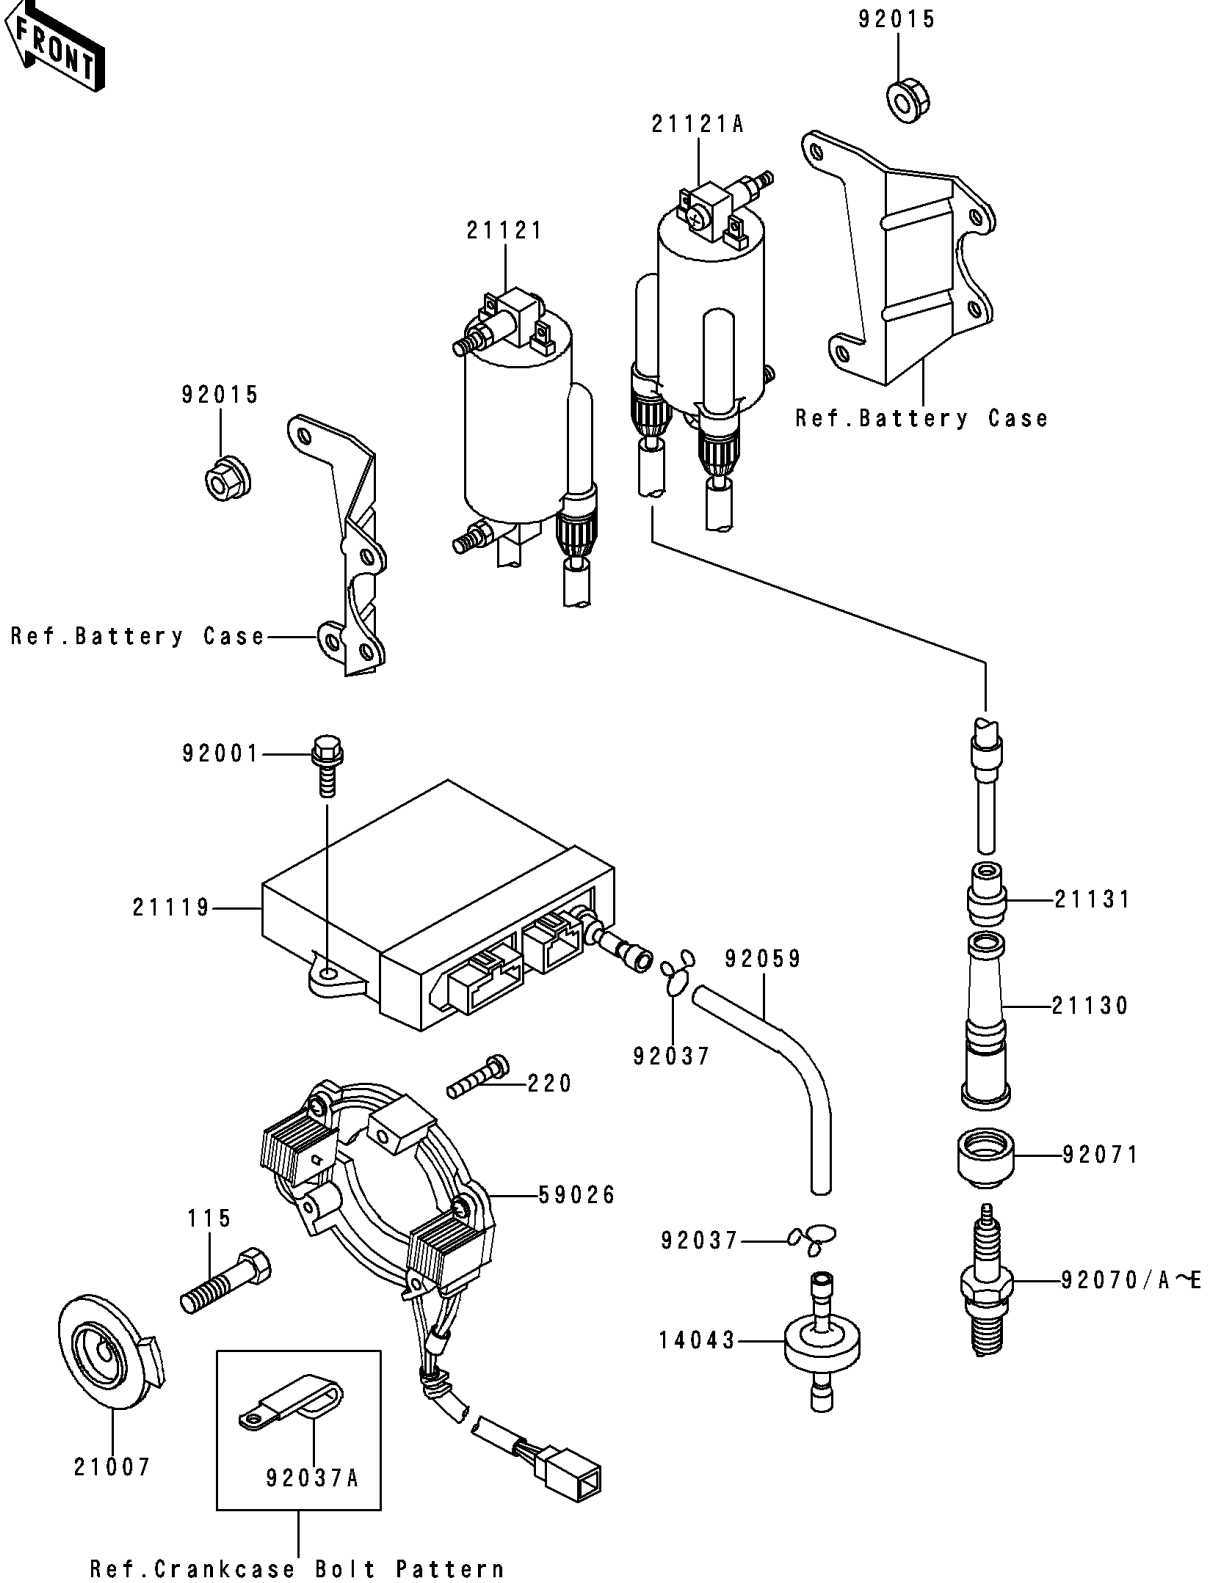

1997 Voyager XII PARTS DIAGRAM

Ignition System

E1830

1997 Voyager XII PARTS LIST

Ignition System

ITEM NAME	PART NUMBER	QUANTITY
BOLT-SMALL-UPSET,8X30 (Ref # 115)	115G0830	1
SCREW-PAN-CROS,5X25 (Ref # 220)	220B0525	3
FILTER (Ref # 14043)	14043-1060	1
ROTOR,PULSING COIL (Ref # 21007)	21007-1137	1
IGNITER (Ref # 21119)	21119-1248	1
COIL-IGNITION,#1&4 (Ref # 21121)	21121-1142	1
COIL-IGNITION,#2&3 (Ref # 21121A)	21121-1143	1
CAP-SPARK PLUG (Ref # 21130)	21130-019	4
GROMMET,HIGH TENSION (Ref # 21131)	21131-005	4
COIL-PULSING (Ref # 59026)	59026-1082	1
BOLT,6X20 (Ref # 92001)	92001-1091	2
NUT,FLANGED,6MM (Ref # 92015)	92015-1193	4
CLAMP,TUBE (Ref # 92037)	92037-1482	2
CLAMP,L=45 (Ref # 92037A)	92037-1539	1
TUBE,3X7X140 (Ref # 92059)	92059-1687	1
PLUG-SPARK,DPR8EA-9(NGK) (Ref # 92070)	92070-1065	4
PLUG-SPARK,DPR9EA-9(NGK) (Ref # 92070A)	92070-1068	4
PLUG-SPARK,X24EPR-U9(ND) (Ref # 92070B)		4
PLUG-SPARK,X27EPR-U9(ND) (Ref # 92070C)		4
PLUG-SPARK,X22EPR-U9(ND) (Ref # 92070D)		4
PLUG-SPARK,DPR7EA9(NGK) (Ref # 92070E)	92070-1125	4
GROMMET,PLUG CAP (Ref # 92071)	92071-1124	4