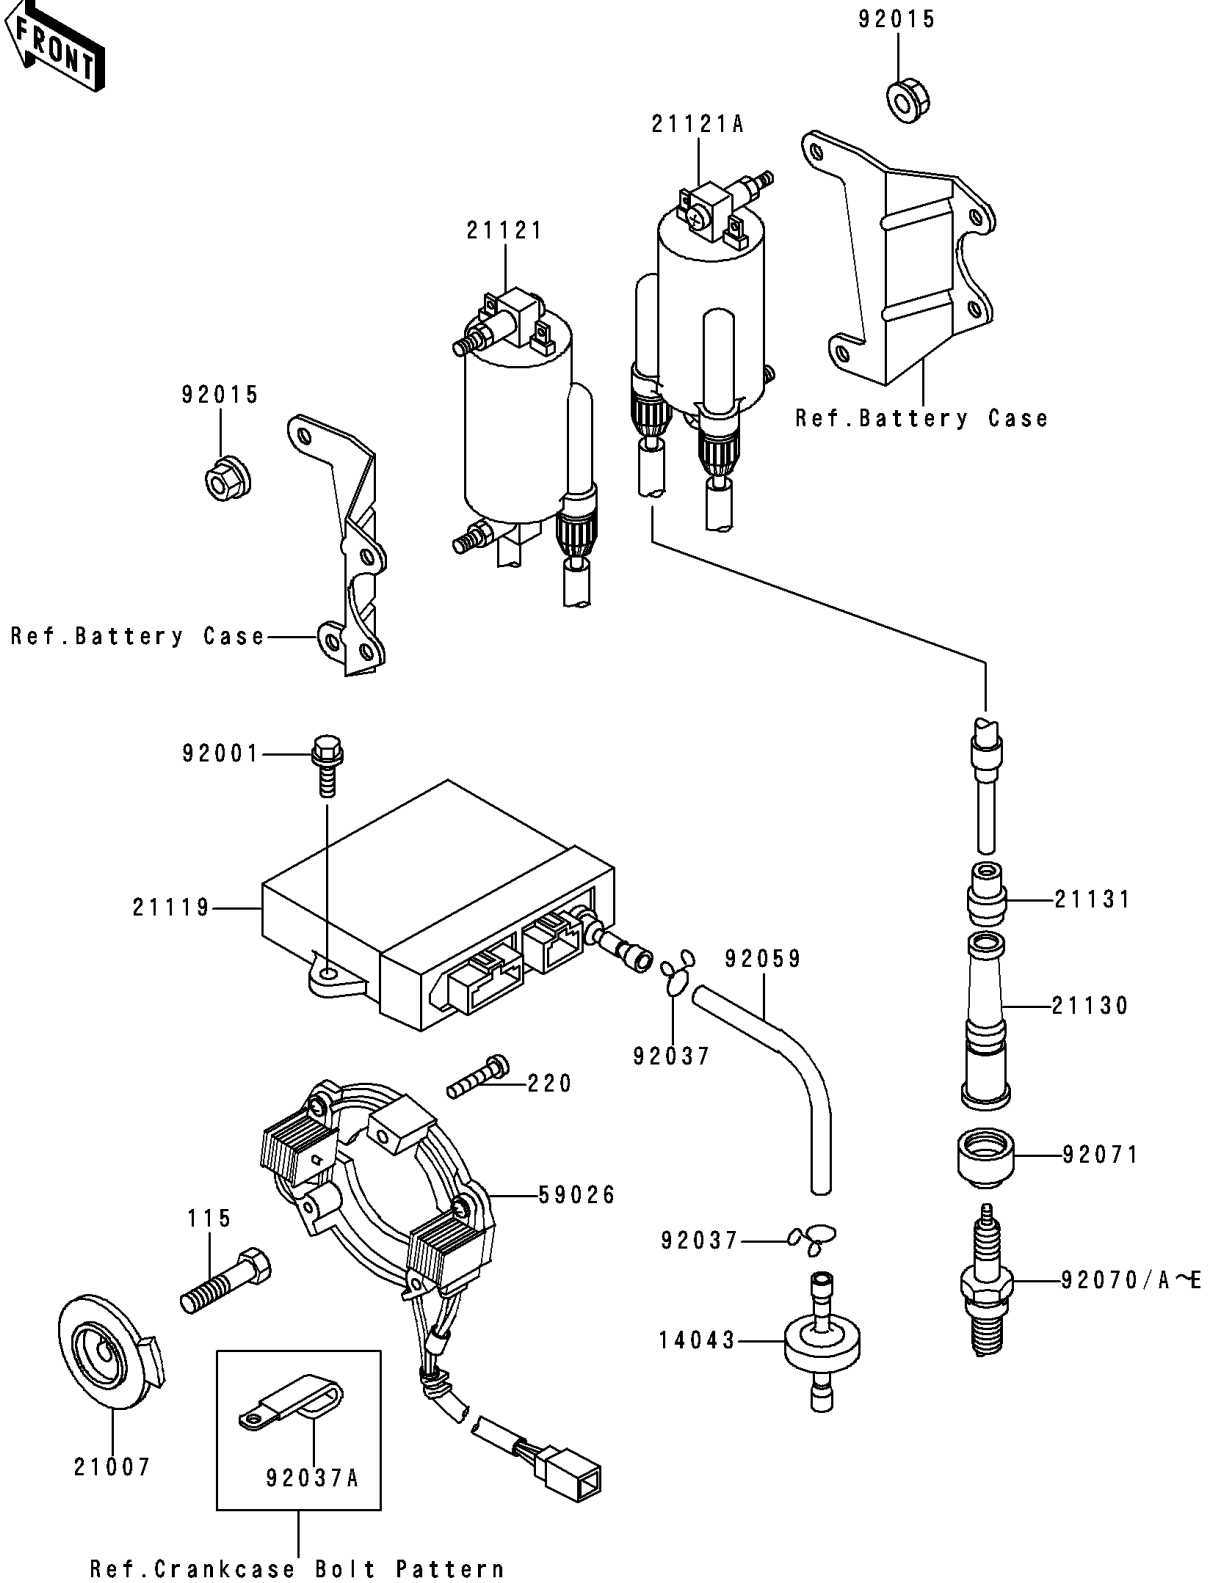

2000 Voyager XII PARTS DIAGRAM

Ignition System

E1830

2000 Voyager XII PARTS LIST

Ignition System

ITEM NAME	PART NUMBER	QUANTITY
BOLT-SMALL-UPSET,8X30 (Ref # 115)	115G0830	1
SCREW-PAN-CROS,5X25 (Ref # 220)	220B0525	3
FILTER (Ref # 14043)	14043-1060	1
ROTOR,PULSING COIL (Ref # 21007)	21007-1137	1
IGNITER (Ref # 21119)	21119-1248	1
COIL-IGNITION,#1&4 (Ref # 21121)	21121-1142	1
COIL-IGNITION,#2&3 (Ref # 21121A)	21121-1143	1
CAP-SPARK PLUG (Ref # 21130)	21130-019	4
GROMMET,HIGH TENSION (Ref # 21131)	21131-005	4
COIL-PULSING (Ref # 59026)	59026-1082	1
BOLT,6X20 (Ref # 92001)	92001-1091	2
NUT,FLANGED,6MM (Ref # 92015)	92015-1193	4
CLAMP,TUBE (Ref # 92037)	92037-1482	2
CLAMP,L=45 (Ref # 92037A)	92037-1539	1
TUBE,3X7X140 (Ref # 92059)	92059-1687	1
PLUG-SPARK,DPR8EA-9(NGK) (Ref # 92070)	92070-1065	4
PLUG-SPARK,DPR9EA-9(NGK) (Ref # 92070A)	92070-1068	4
PLUG-SPARK,X24EPR-U9(ND) (Ref # 92070B)		4
PLUG-SPARK,X27EPR-U9(ND) (Ref # 92070C)		4
PLUG-SPARK,X22EPR-U9(ND) (Ref # 92070D)		4
PLUG-SPARK,DPR7EA9(NGK) (Ref # 92070E)	92070-1125	4
GROMMET,PLUG CAP (Ref # 92071)	92071-1124	4