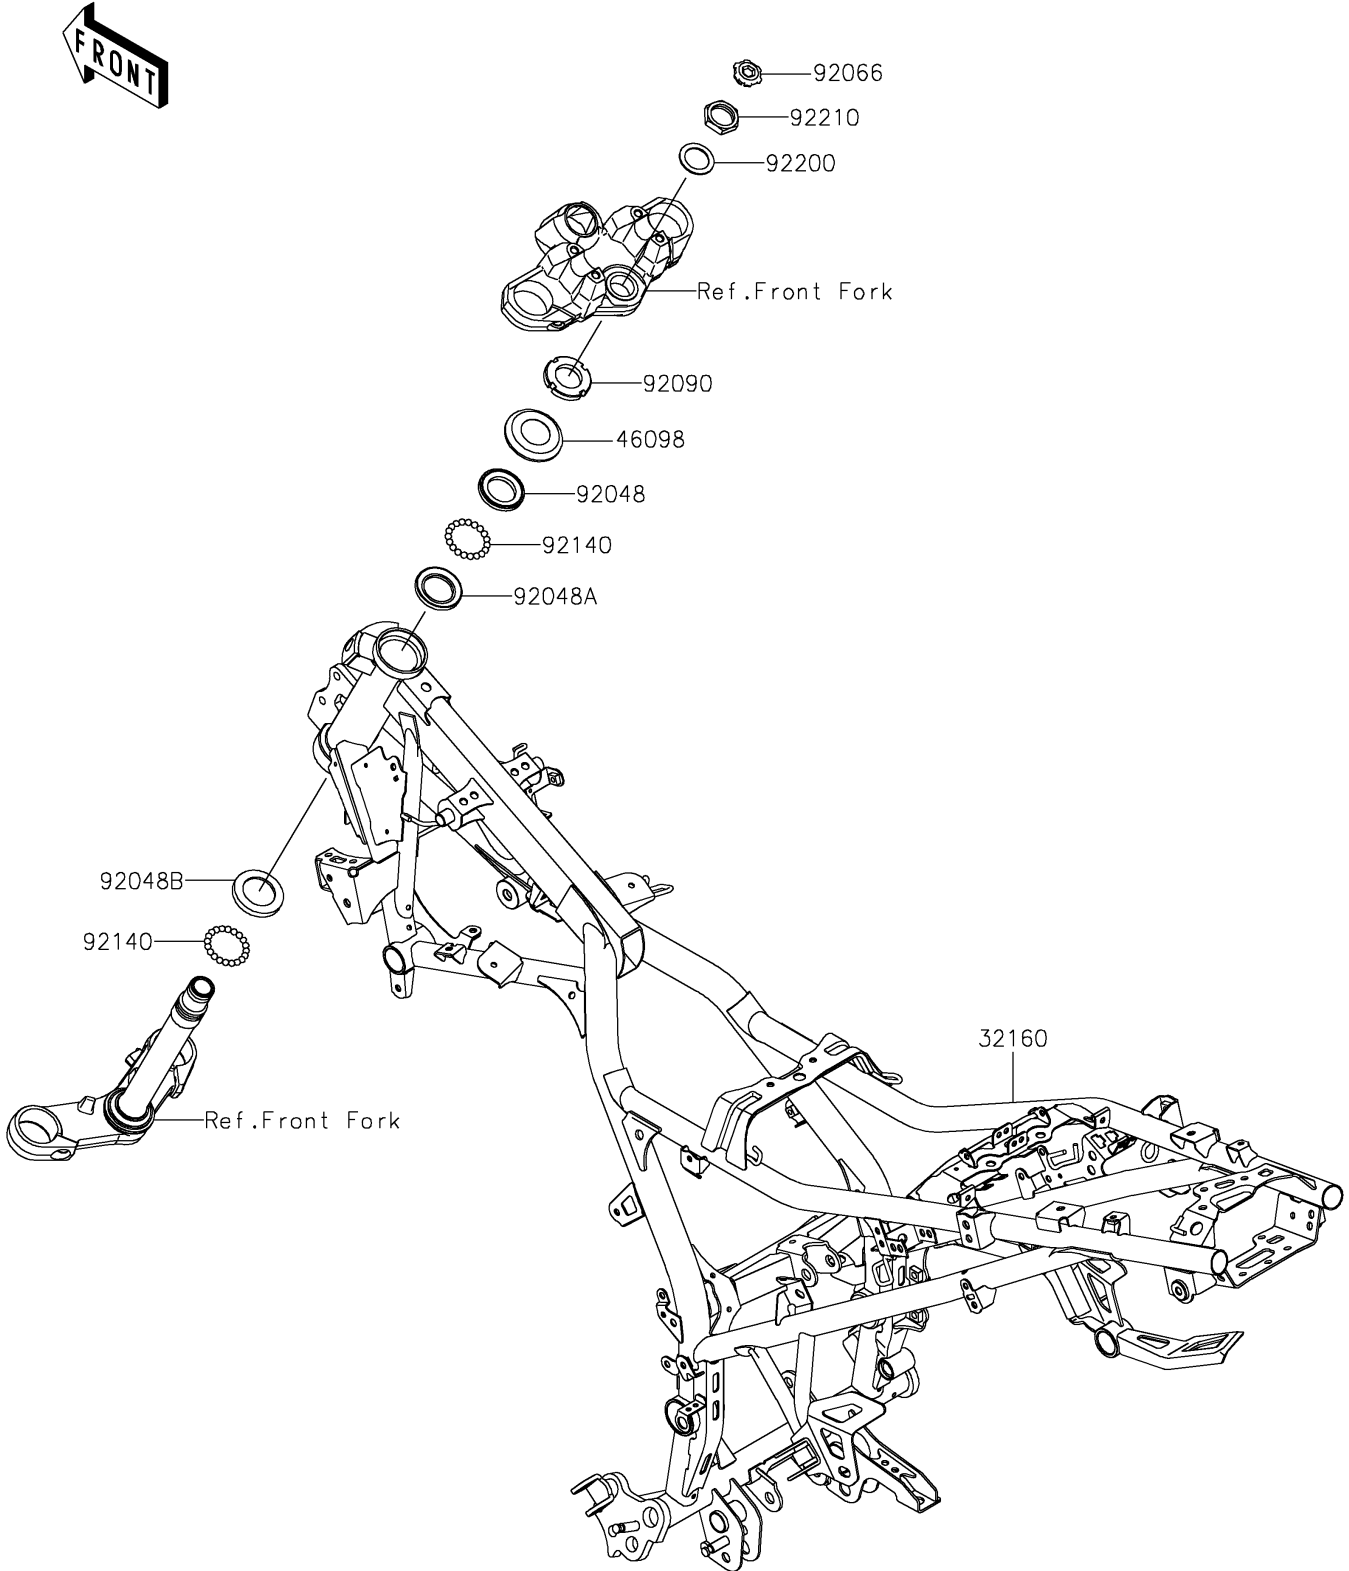

2023 Versys-X 300 PARTS DIAGRAM

Frame

F2120

2023 Versys-X 300 PARTS LIST

Frame

ITEM NAME	PART NUMBER	QUANTITY
FRAME-COMP,F.S.BLACK (Ref # 32160)	32160-0967-18R	1
CAP,STEERING STEM (Ref # 46098)	46098-016	1
RACE,STEERING STEM BEARING (Ref # 92048)	92048-0032	1
RACE,STEERING STEM BEARING (Ref # 92048A)	92048-0036	1
RACE,STEERING STEM BEARING (Ref # 92048B)	92048-0037	1
PLUG (Ref # 92066)	92066-0785	1
NUT,30MM (Ref # 92090)	92090-007	1
BALL,6.35MM (Ref # 92140)	92140-0008	39
WASHER,25.5X36X1.6 (Ref # 92200)	92200-1858	1
NUT,25MM (Ref # 92210)	92210-0858	1