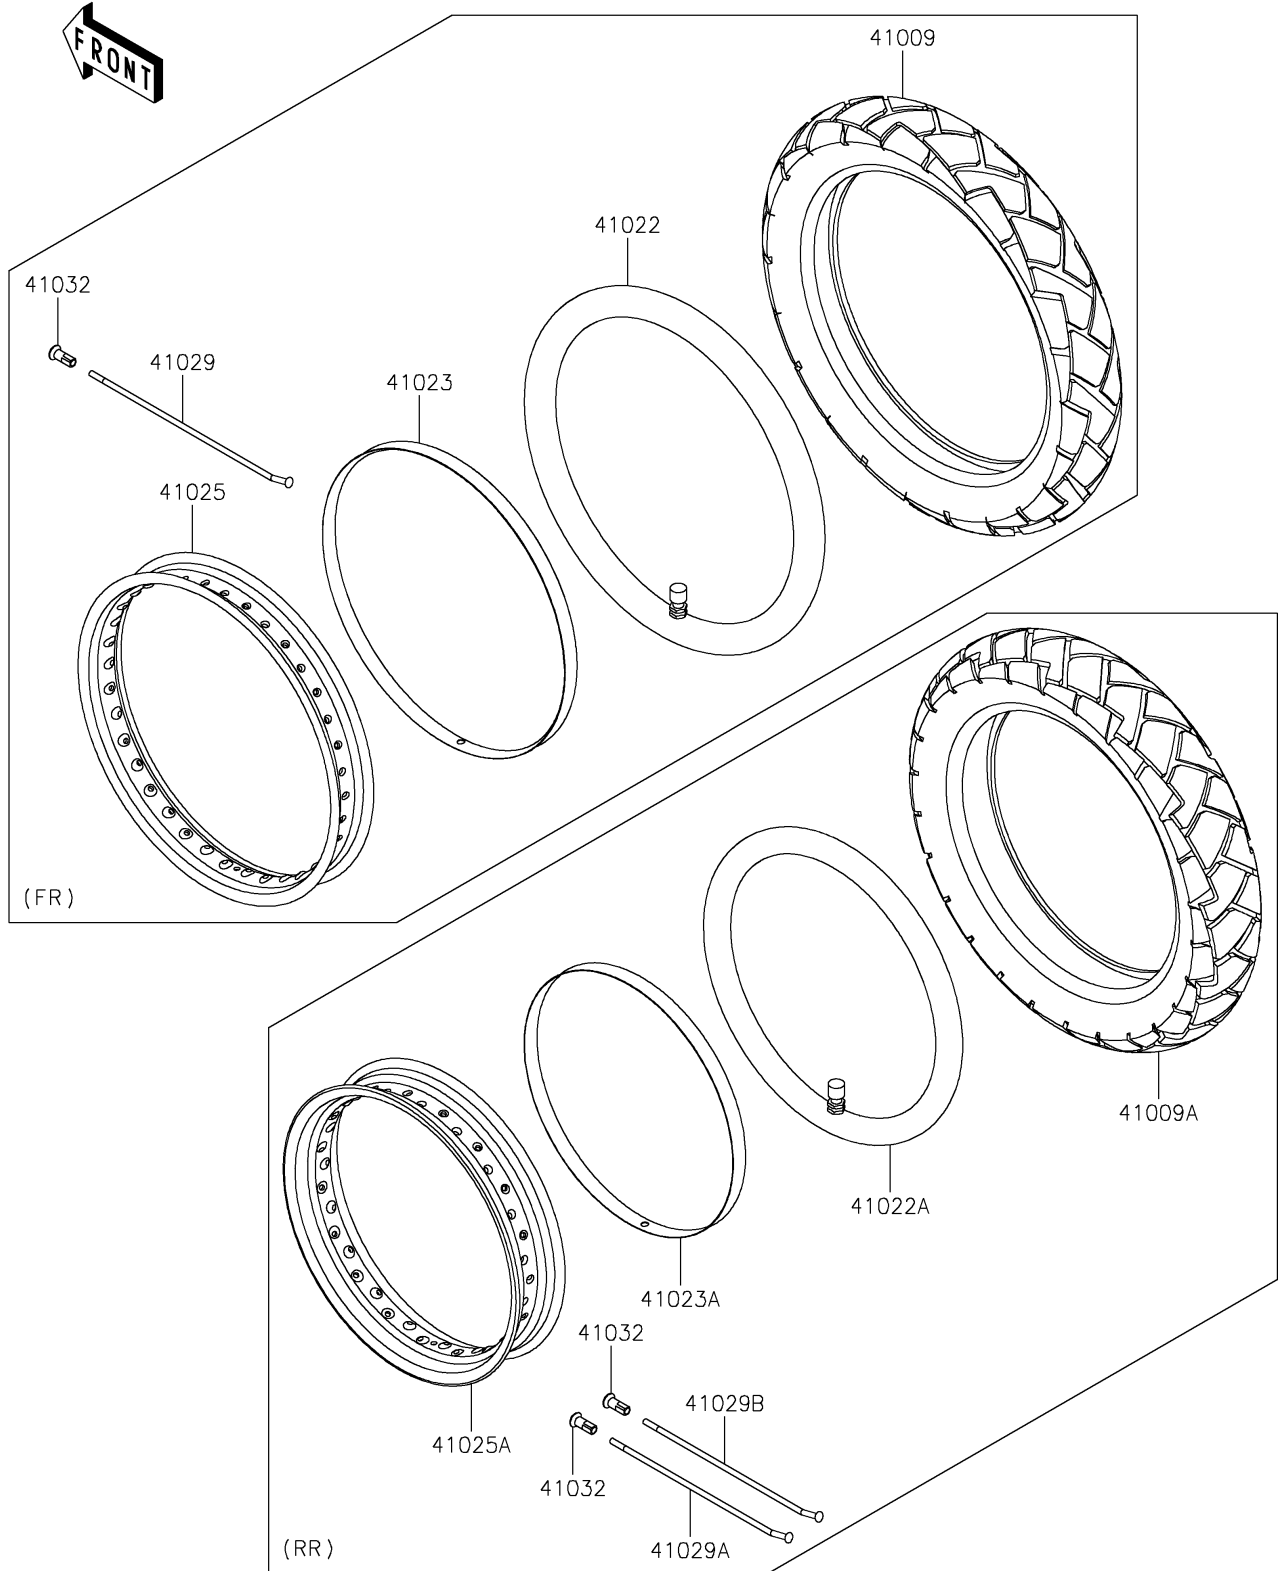

# 2023 Versys-X 300 PARTS DIAGRAM

Wheels/Tires

F2210

## 2023 Versys-X 300 PARTS LIST

### Wheels/Tires

ITEM NAME	PART NUMBER	QUANTITY
TIRE,FR,100/90-19 57S,GP-210F (Ref # 41009)	41009-0794	1
TIRE,RR,130/80-17 65S,GP-210R (Ref # 41009A)	41009-0795	1
TUBE-TIRE,100/90-19(IRC) (Ref # 41022)	41022-0138	1
TUBE-TIRE,130/80-17(IRC) (Ref # 41022A)	41022-0139	1
BAND-RIM,25-19J (Ref # 41023)	41023-0038	1
BAND-RIM,25-17J (Ref # 41023A)	41023-0039	1
RIM,FR,2.15X19,BLACK (Ref # 41025)	41025-0373-WC	1
RIM,RR,3.00X17,BLACK (Ref # 41025A)	41025-0374-WC	1
SPOKE-INNER,196X164.5D (Ref # 41029)	41029-0087	36
SPOKE-INNER,175X163.5D (Ref # 41029A)	41029-0088	18
SPOKE-INNER,172X159D (Ref # 41029B)	41029-0089	18
NIPPLE-SPOKE (Ref # 41032)	41032-0005	72