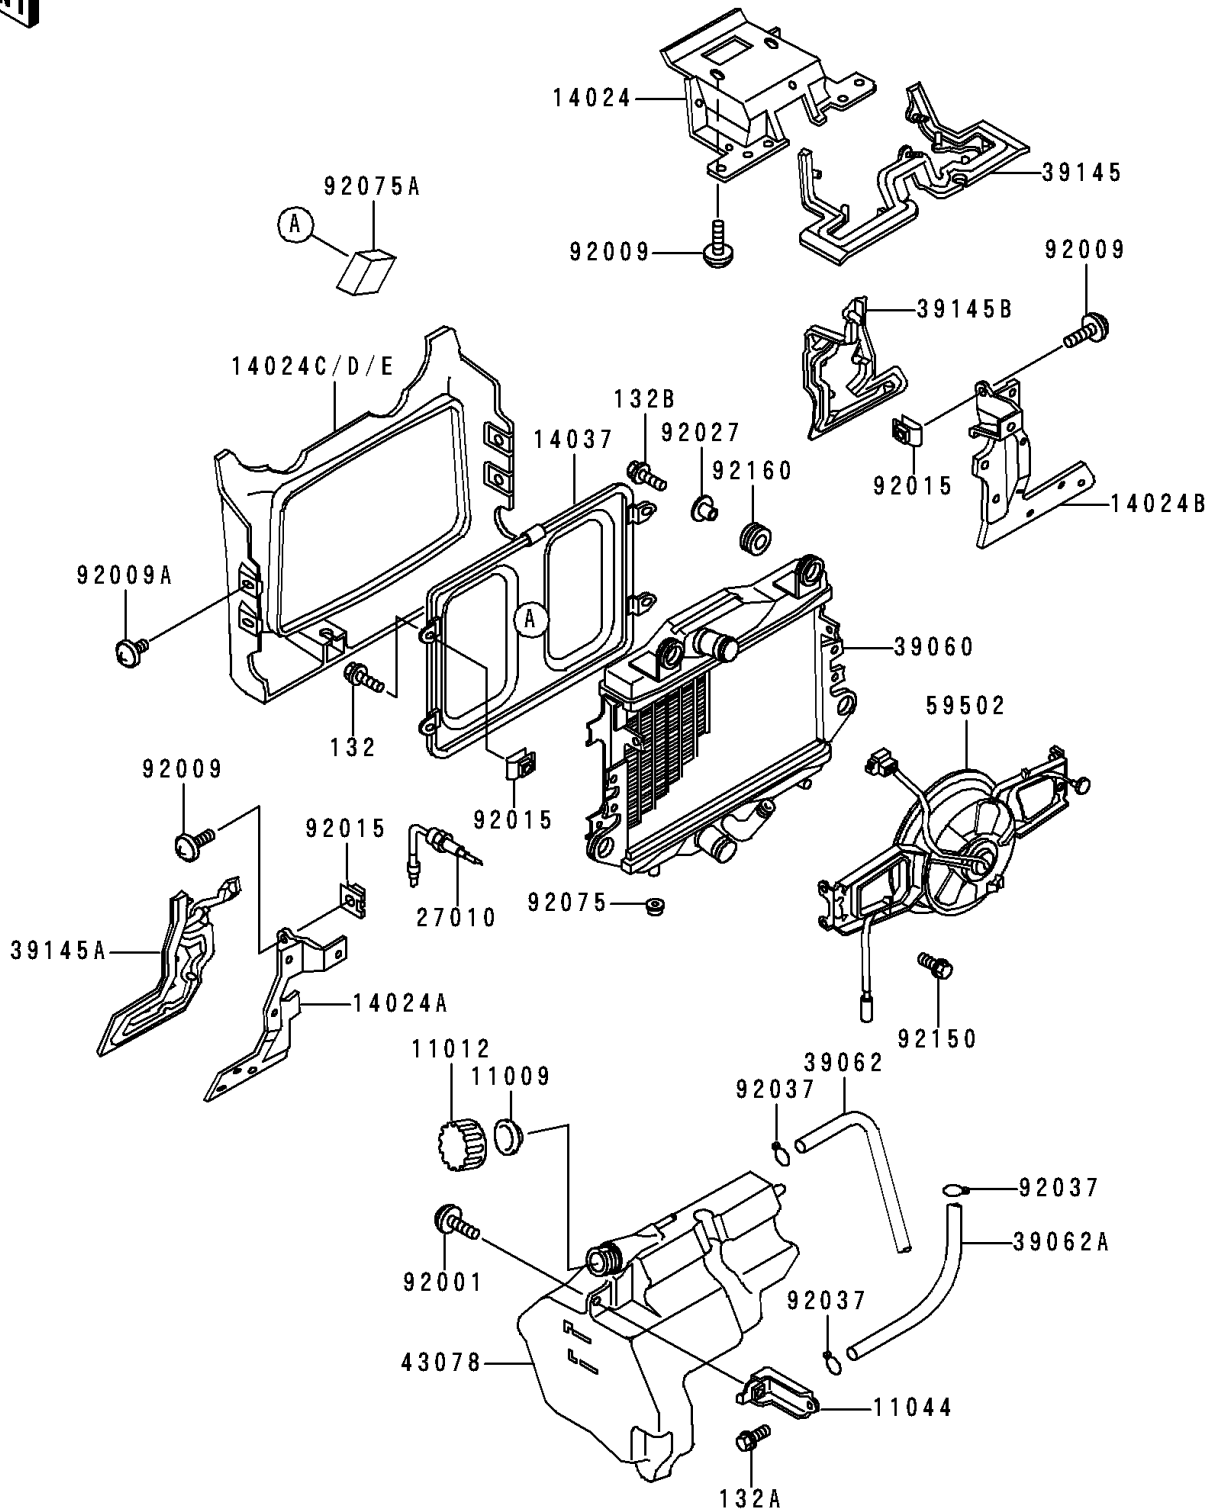

1996 Voyager XII PARTS DIAGRAM

Radiator

E3032

1996 Voyager XII PARTS LIST

Radiator

ITEM NAME	PART NUMBER	QUANTITY
BOLT-FLANGED-SMALL,6X10 (Ref # 132)	132J0610	4
BOLT-FLANGED-SMALL (Ref # 132A)	132J0612	1
BOLT-FLANGED-SMALL (Ref # 132B)	132J0825	2
GASKET,RESERVOIR TANK CAP (Ref # 11009)	11009-1145	1
CAP (Ref # 11012)	11012-1084	1
BRACKET,RESERVOIR (Ref # 11044)	11044-1744	1
COVER,RADIATOR UPP (Ref # 14024)	14024-1158	1
COVER,RADIATOR,LH (Ref # 14024A)	14024-1159	1
COVER,RADIATOR,RH (Ref # 14024B)	14024-1160	1
COVER,RADIATOR,C,C,RED (Ref # 14024C)	14024-1293-HR	1
SCREEN (Ref # 14037)	14037-1076	1
SWITCH,FAN (Ref # 27010)	27010-1180	1
RADIATOR (Ref # 39060)	39060-1066	1
HOSE-COOLING (Ref # 39062)	39062-1075	1
HOSE-COOLING,5.5X10.5X1160 (Ref # 39062A)	39062-1155	1
TRIM-SEAL (Ref # 39145)	39145-1061	1
TRIM-SEAL,COVER,LH (Ref # 39145A)	39145-1063	1
TRIM-SEAL,COVER,RH (Ref # 39145B)	39145-1065	1
RESERVOIR (Ref # 43078)	43078-1067	1
FAN-ASSY (Ref # 59502)	59502-1060	1
BOLT,W/WASHER,6X12 (Ref # 92001)	92001-1516	1
SCREW,6X18,BLACK (Ref # 92009)	92009-1181	6
SCREW,6X14 (Ref # 92009A)	92009-1662	4
NUT (Ref # 92015)	92015-1487	6
COLLAR,L=14 (Ref # 92027)	92027-1134	4
CLAMP,TUBE (Ref # 92037)	92037-147	3
DAMPER,RADIATOR GUARD (Ref # 92075)	92075-1469	2
DAMPER,SCREEN (Ref # 92075A)	92075-1981	1
BOLT,6X12 (Ref # 92150)	92150-1186	4

1996 Voyager XII PARTS LIST

Radiator

ITEM NAME	PART NUMBER	QUANTITY
DAMPER (Ref # 92160)	92160-1007	4