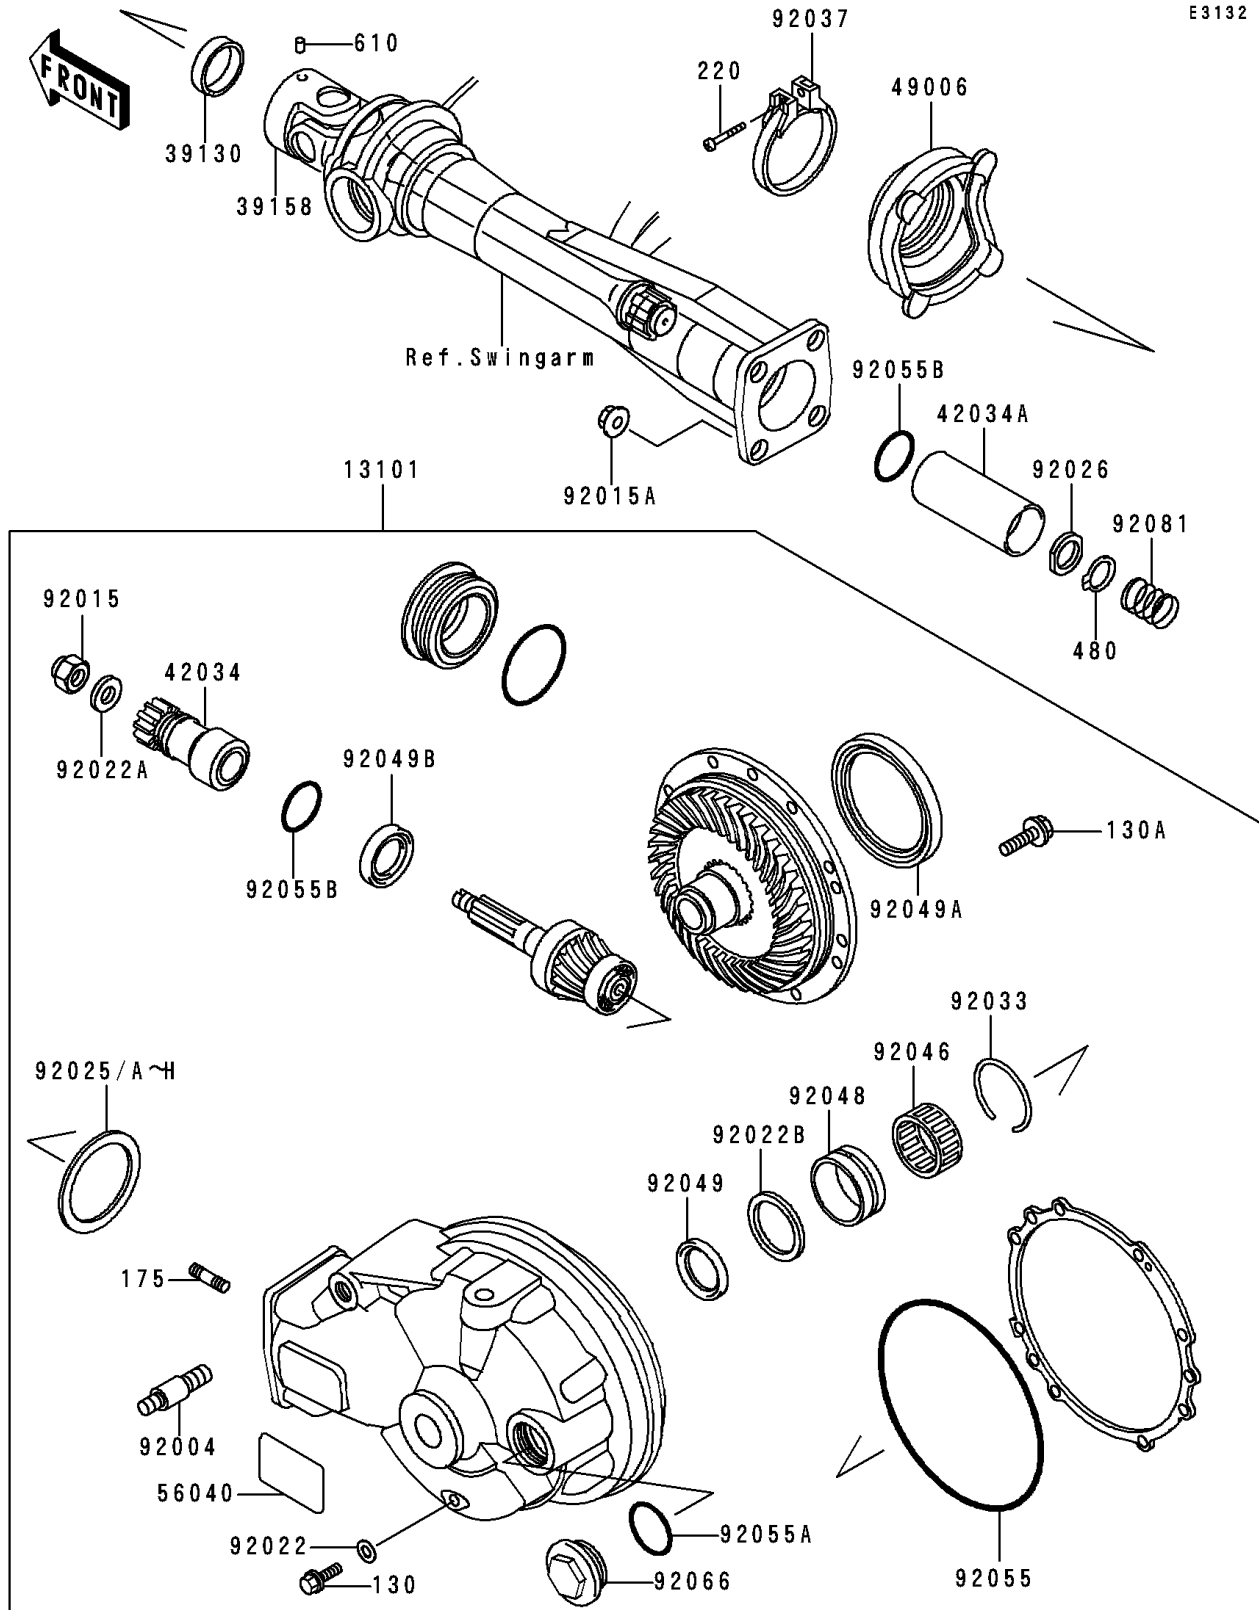

# 1997 Voyager XII PARTS DIAGRAM

Drive Shaft/Final Gear

E3132

# 1997 Voyager XII PARTS LIST

## Drive Shaft/Final Gear

ITEM NAME	PART NUMBER	QUANTITY
BOLT-FLANGED (Ref # 130)	130X0812	1
BOLT-FLANGED (Ref # 130A)	130Y0825	8
BOLT-STUD-FINE (Ref # 175)	175G1025	4
SCREW-PAN-CROS (Ref # 220)	220B0430	1
GEAR-ASSY,M.SILVER (Ref # 13101)	13101-1156-7J	1
SPRING-LEAF (Ref # 39130)	39130-1002	1
SHAFT-ASSY-DRIVE (Ref # 39158)	39158-1058	1
COUPLING (Ref # 42034)	42034-1085	1
COUPLING,PROPELLER SHAFT,OUTER (Ref # 42034A)	42034-1092	1
BOOT (Ref # 49006)	49006-1188	1
LABEL-WARNING,OIL (Ref # 56040)	56040-1230	1
STUD,RR SHOCKABSORBER (Ref # 92004)	92004-1047	1
NUT,16MM (Ref # 92015)	92015-1059	1
NUT,10MM (Ref # 92015A)	92015-1649	4
WASHER,8.2X16X1 (Ref # 92022)	92022-1086	1
WASHER,16X32X3.2 (Ref # 92022A)	92022-1105	1
WASHER,39X49.5X1 (Ref # 92022B)	92022-1294	1
SHIM,T=0.10 (Ref # 92025)	92025-1733	AR
SHIM,T=0.15 (Ref # 92025A)	92025-1734	AR
SHIM,T=0.50 (Ref # 92025B)	92025-1735	AR
SHIM,T=0.60 (Ref # 92025C)	92025-1736	AR
SHIM,T=0.70 (Ref # 92025D)	92025-1737	AR
SHIM,T=0.80 (Ref # 92025E)	92025-1738	AR
SHIM,T=0.90 (Ref # 92025F)	92025-1739	AR
SHIM,T=1.00 (Ref # 92025G)	92025-1740	AR
SHIM,T=1.20 (Ref # 92025H)	92025-1741	AR
SPACER,PROPELLER SHAFT (Ref # 92026)	92026-1085	1
RING-SNAP,52MM (Ref # 92033)	92033-1074	1
CLAMP,BOOT FITTING (Ref # 92037)	92037-1112	1

## Drive Shaft/Final Gear

ITEM NAME	PART NUMBER	QUANTITY
BEARING-NEEDLE,KTV384620E01 C3 (Ref # 92046)	92046-1057	1
RACE,ORT465021E01 (Ref # 92048)	92048-1019	1
SEAL-OIL,S-35477HS (Ref # 92049)	92049-1025	1
SEAL-OIL,S-831009HS (Ref # 92049A)	92049-1034	1
SEAL-OIL (Ref # 92049B)	92049-1248	1
RING-O,ID=150.4 (Ref # 92055)	92055-1039	1
RING-O,35.8MM (Ref # 92055A)	92055-1281	1
RING-O,32.7X3.5 (Ref # 92055B)	92055-1556	2
PLUG,OIL FILLER CAP,M.SILVER (Ref # 92066)	92066-1006-7J	1
SPRING,PROPELLER SHAFT (Ref # 92081)	92081-1183	1
CIRCLIP-TYPE-C,26MM (Ref # 480)	480J2600	1
ROLLER,4X6 (Ref # 610)	610A0406	1