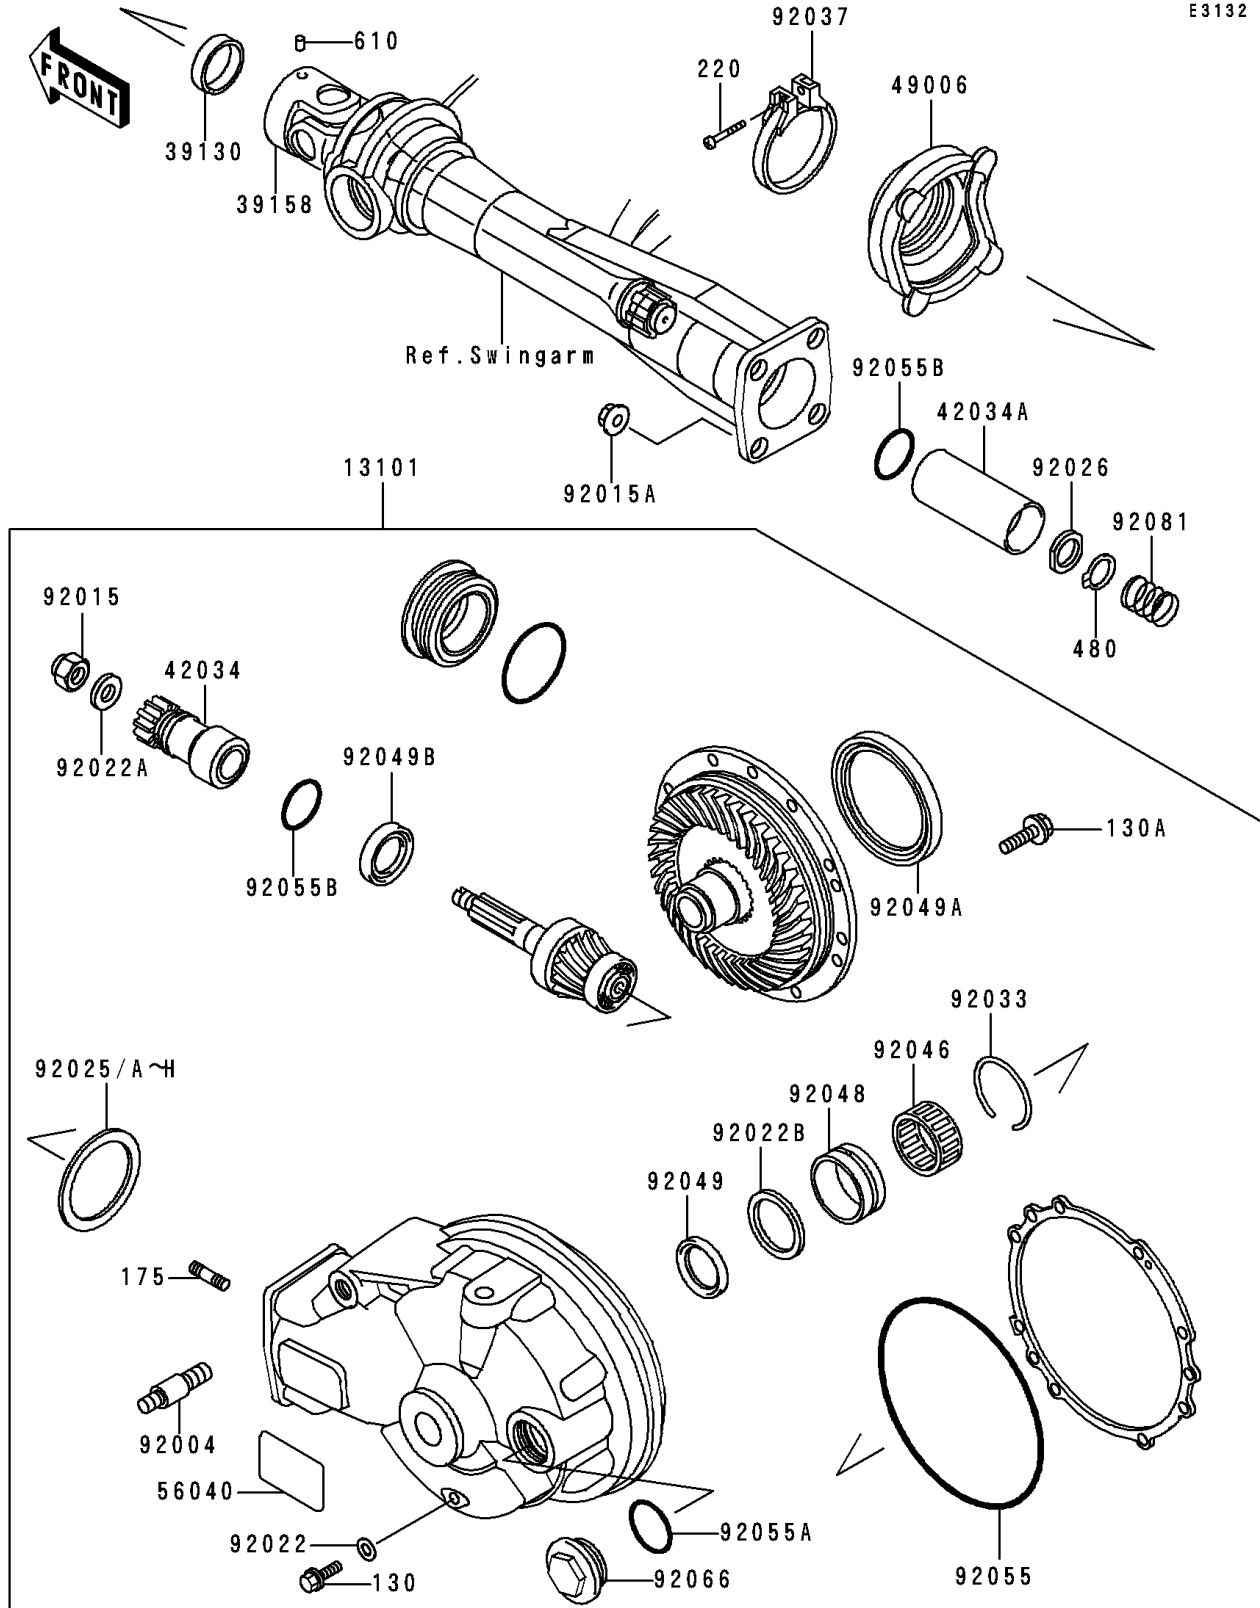

1999 Voyager XII PARTS DIAGRAM

Drive Shaft/Final Gear

E3132

1999 Voyager XII PARTS LIST

Drive Shaft/Final Gear

ITEM NAME	PART NUMBER	QUANTITY
BOLT-FLANGED (Ref # 130)	130X0812	1
BOLT-FLANGED (Ref # 130A)	130Y0825	8
BOLT-STUD-FINE (Ref # 175)	175G1025	4
SCREW-PAN-CROS (Ref # 220)	220B0430	1
GEAR-ASSY,M.SILVER (Ref # 13101)	13101-1156-7J	1
SPRING-LEAF (Ref # 39130)	39130-1002	1
SHAFT-ASSY-DRIVE (Ref # 39158)	39158-1058	1
COUPLING (Ref # 42034)	42034-1085	1
COUPLING,PROPELLER SHAFT,OUTER (Ref # 42034A)	42034-1092	1
BOOT (Ref # 49006)	49006-1188	1
LABEL-WARNING,OIL (Ref # 56040)	56040-1230	1
STUD,RR SHOCKABSORBER (Ref # 92004)	92004-1047	1
NUT,16MM (Ref # 92015)	92015-1059	1
NUT,10MM (Ref # 92015A)	92015-1649	4
WASHER,8.2X16X1 (Ref # 92022)	92022-1086	1
WASHER,16X32X3.2 (Ref # 92022A)	92022-1105	1
WASHER,39X49.5X1 (Ref # 92022B)	92022-1294	1
SHIM,T=0.10 (Ref # 92025)	92025-1733	AR
SHIM,T=0.15 (Ref # 92025A)	92025-1734	AR
SHIM,T=0.50 (Ref # 92025B)	92025-1735	AR
SHIM,T=0.60 (Ref # 92025C)	92025-1736	AR
SHIM,T=0.70 (Ref # 92025D)	92025-1737	AR
SHIM,T=0.80 (Ref # 92025E)	92025-1738	AR
SHIM,T=0.90 (Ref # 92025F)	92025-1739	AR
SHIM,T=1.00 (Ref # 92025G)	92025-1740	AR
SHIM,T=1.20 (Ref # 92025H)	92025-1741	AR
SPACER,PROPELLER SHAFT (Ref # 92026)	92026-1085	1
RING-SNAP,52MM (Ref # 92033)	92033-1074	1
CLAMP,BOOT FITTING (Ref # 92037)	92037-1112	1

1999 Voyager XII PARTS LIST

Drive Shaft/Final Gear

ITEM NAME	PART NUMBER	QUANTITY
BEARING-NEEDLE,KTV384620E01 C3 (Ref # 92046)	92046-1057	1
RACE,ORT465021E01 (Ref # 92048)	92048-1019	1
SEAL-OIL,S-35477HS (Ref # 92049)	92049-1025	1
SEAL-OIL,S-831009HS (Ref # 92049A)	92049-1034	1
SEAL-OIL (Ref # 92049B)	92049-1248	1
RING-O,ID=150.4 (Ref # 92055)	92055-1039	1
RING-O,35.8MM (Ref # 92055A)	92055-1281	1
RING-O,32.7X3.5 (Ref # 92055B)	92055-1556	2
PLUG,OIL FILLER CAP,M.SILVER (Ref # 92066)	92066-1006-7J	1
SPRING,PROPELLER SHAFT (Ref # 92081)	92081-1183	1
CIRCLIP-TYPE-C,26MM (Ref # 480)	480J2600	1
ROLLER,4X6 (Ref # 610)	610A0406	1