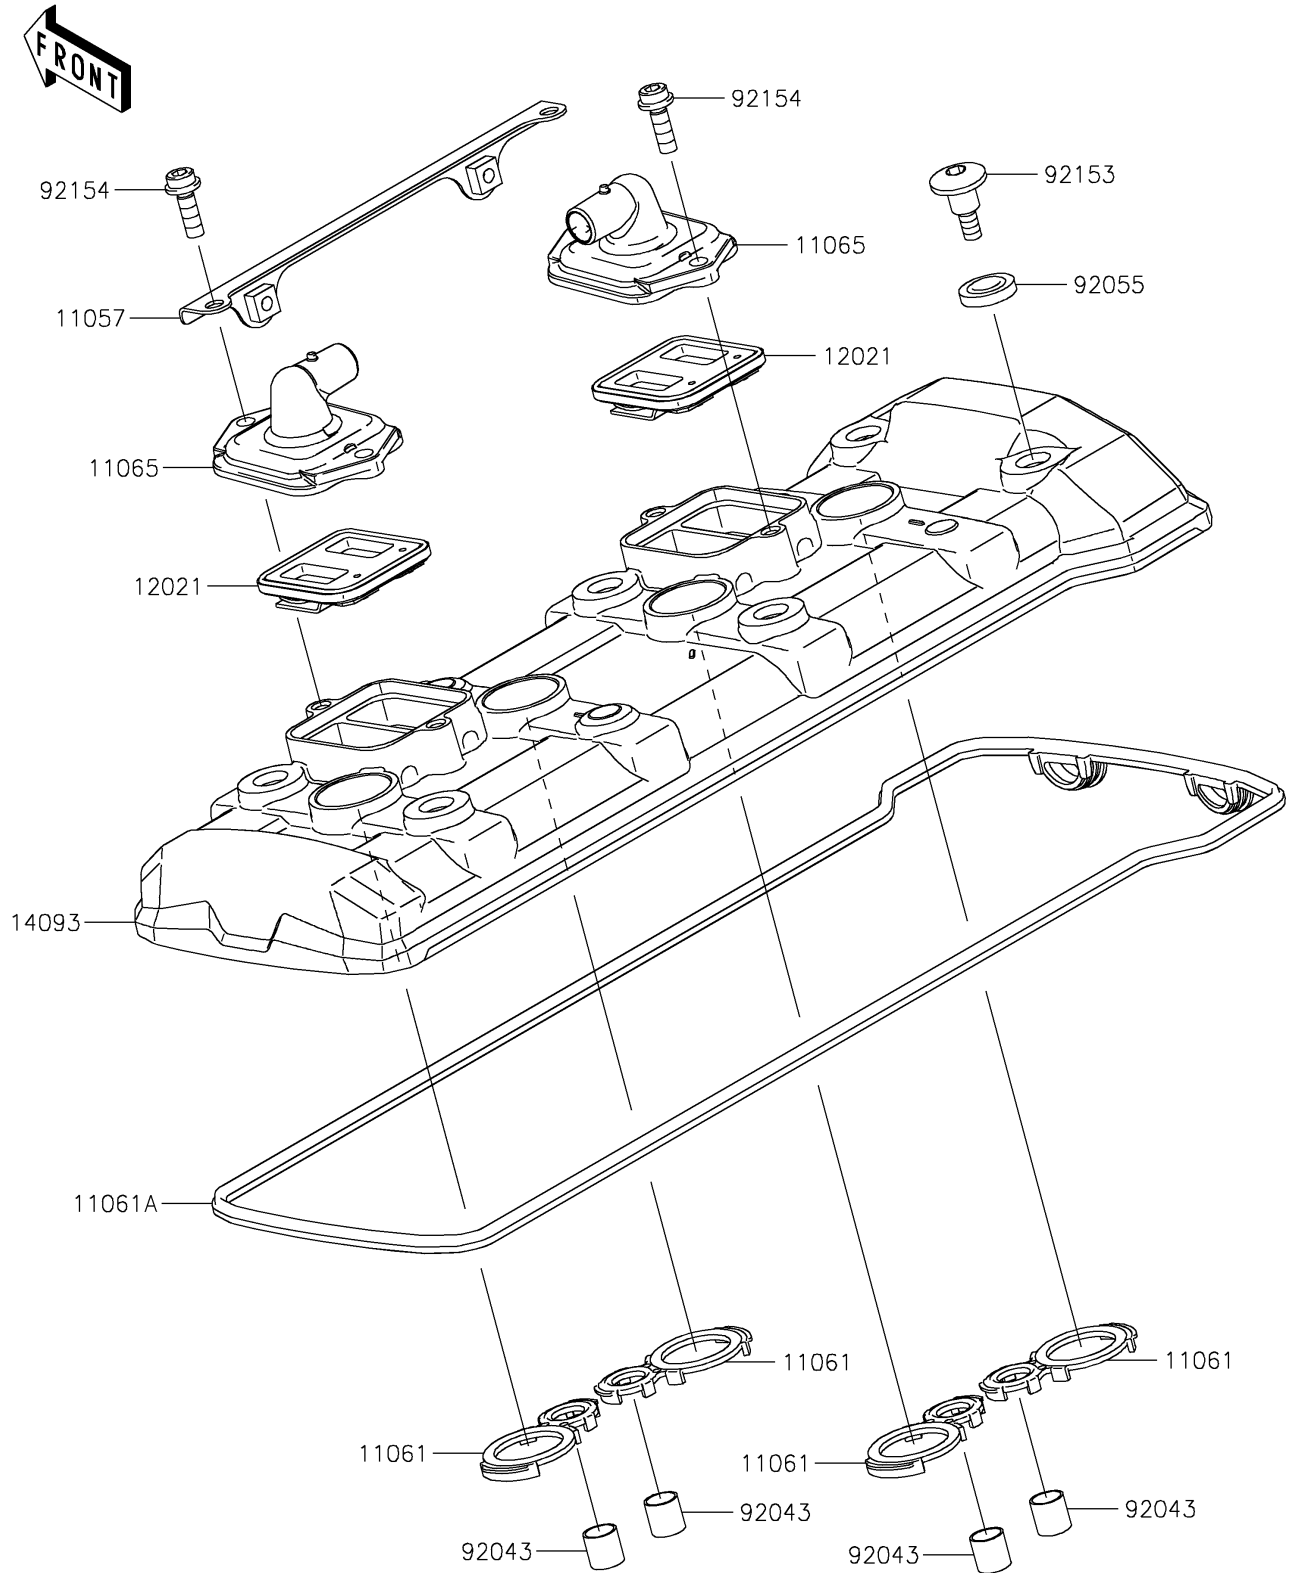

# 2023 Z900 ABS PARTS DIAGRAM

Cylinder Head Cover

E1112

## 2023 Z900 ABS PARTS LIST

### Cylinder Head Cover

ITEM NAME	PART NUMBER	QUANTITY
BRACKET,HEAT COVER (Ref # 11057)	11057-0299	1
GASKET,SPARK PLUG (Ref # 11061)	11061-1213	4
GASKET,HEAD (Ref # 11061A)	11061-1214	1
CAP,HEAD COVER (Ref # 11065)	11065-0328	2
VALVE-ASSY-REED (Ref # 12021)	12021-0016	2
COVER,HEAD (Ref # 14093)	14093-0521	1
PIN,10.1X12X14 (Ref # 92043)	92043-4009	4
RING-O (Ref # 92055)	92055-0785	6
BOLT,SOCKET,6X22.5 (Ref # 92153)	92153-1779	6
BOLT,SOCKET,6X18 (Ref # 92154)	92154-0351	4