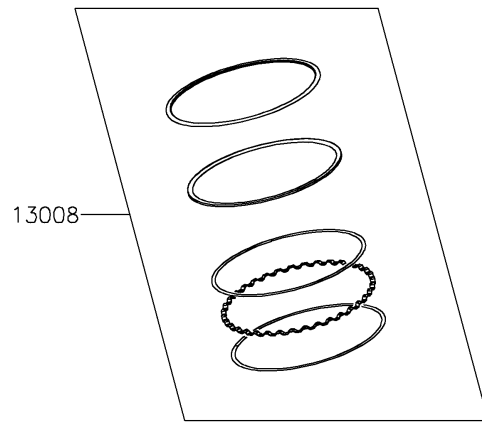

2023 Z900 ABS PARTS DIAGRAM

Cylinder/Piston(s)

E1120

2023 Z900 ABS PARTS LIST

Cylinder/Piston(s)

ITEM NAME	PART NUMBER	QUANTITY
CYLINDER-ENGINE (Ref # 11005)	11005-0672	1
GASKET,CYLINDER BASE (Ref # 11061)	11061-0402	1
PISTON-ENGINE (Ref # 13001)	13001-0788	4
PIN-PISTON (Ref # 13002)	13002-0004	4
RING-SET-PISTON (Ref # 13008)	13008-0571	4
WASHER,6.2X11X1 (Ref # 92022)	92022-304	1
RING-SNAP (Ref # 92033)	92033-1054	8
BOLT,6X10 (Ref # 92151)	92151-1344	1