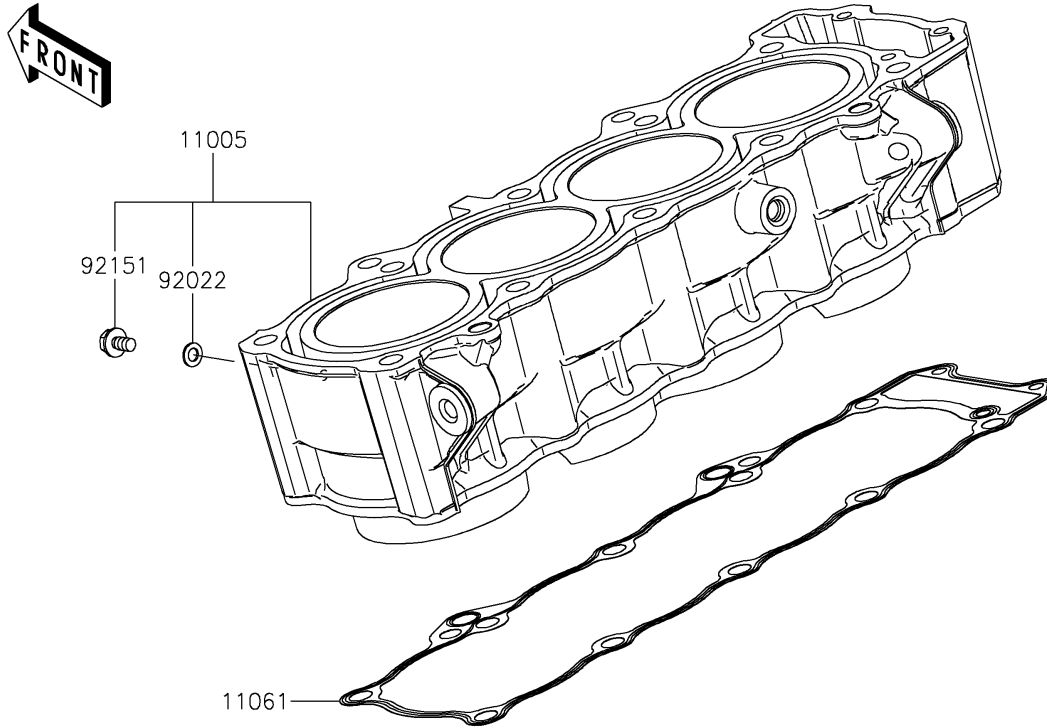

2023 Z900 ABS PARTS DIAGRAM

Cylinder/Piston(s)

E1120

2023 Z900 ABS PARTS LIST

Cylinder/Piston(s)

ITEM NAME	PART NUMBER	QUANTITY
CYLINDER-ENGINE (Ref # 11005)	11005-0672	1
GASKET,CYLINDER BASE (Ref # 11061)	11061-0402	1
PISTON-ENGINE (Ref # 13001)	13001-0788	4
PIN-PISTON (Ref # 13002)	13002-0004	4
RING-SET-PISTON (Ref # 13008)	13008-0571	4
WASHER,6.2X11X1 (Ref # 92022)	92022-304	1
RING-SNAP (Ref # 92033)	92033-1054	8
BOLT,6X10 (Ref # 92151)	92151-1344	1