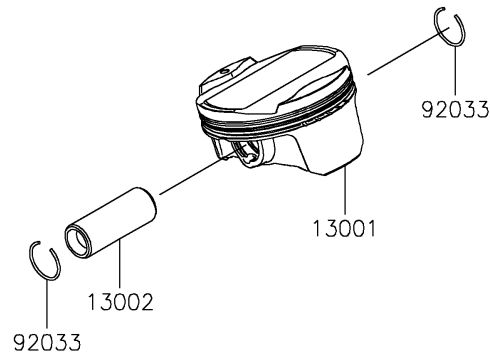

2023 Z900 ABS PARTS DIAGRAM

Cylinder/Piston(s)

E1120

2023 Z900 ABS PARTS LIST

Cylinder/Piston(s)

ITEM NAME	PART NUMBER	QUANTITY
CYLINDER-ENGINE (Ref # 11005)	11005-0672	1
GASKET,CYLINDER BASE (Ref # 11061)	11061-0402	1
PISTON-ENGINE (Ref # 13001)	13001-0788	4
PIN-PISTON (Ref # 13002)	13002-0004	4
RING-SET-PISTON (Ref # 13008)	13008-0571	4
WASHER,6.2X11X1 (Ref # 92022)	92022-304	1
RING-SNAP (Ref # 92033)	92033-1054	8
BOLT,6X10 (Ref # 92151)	92151-1344	1