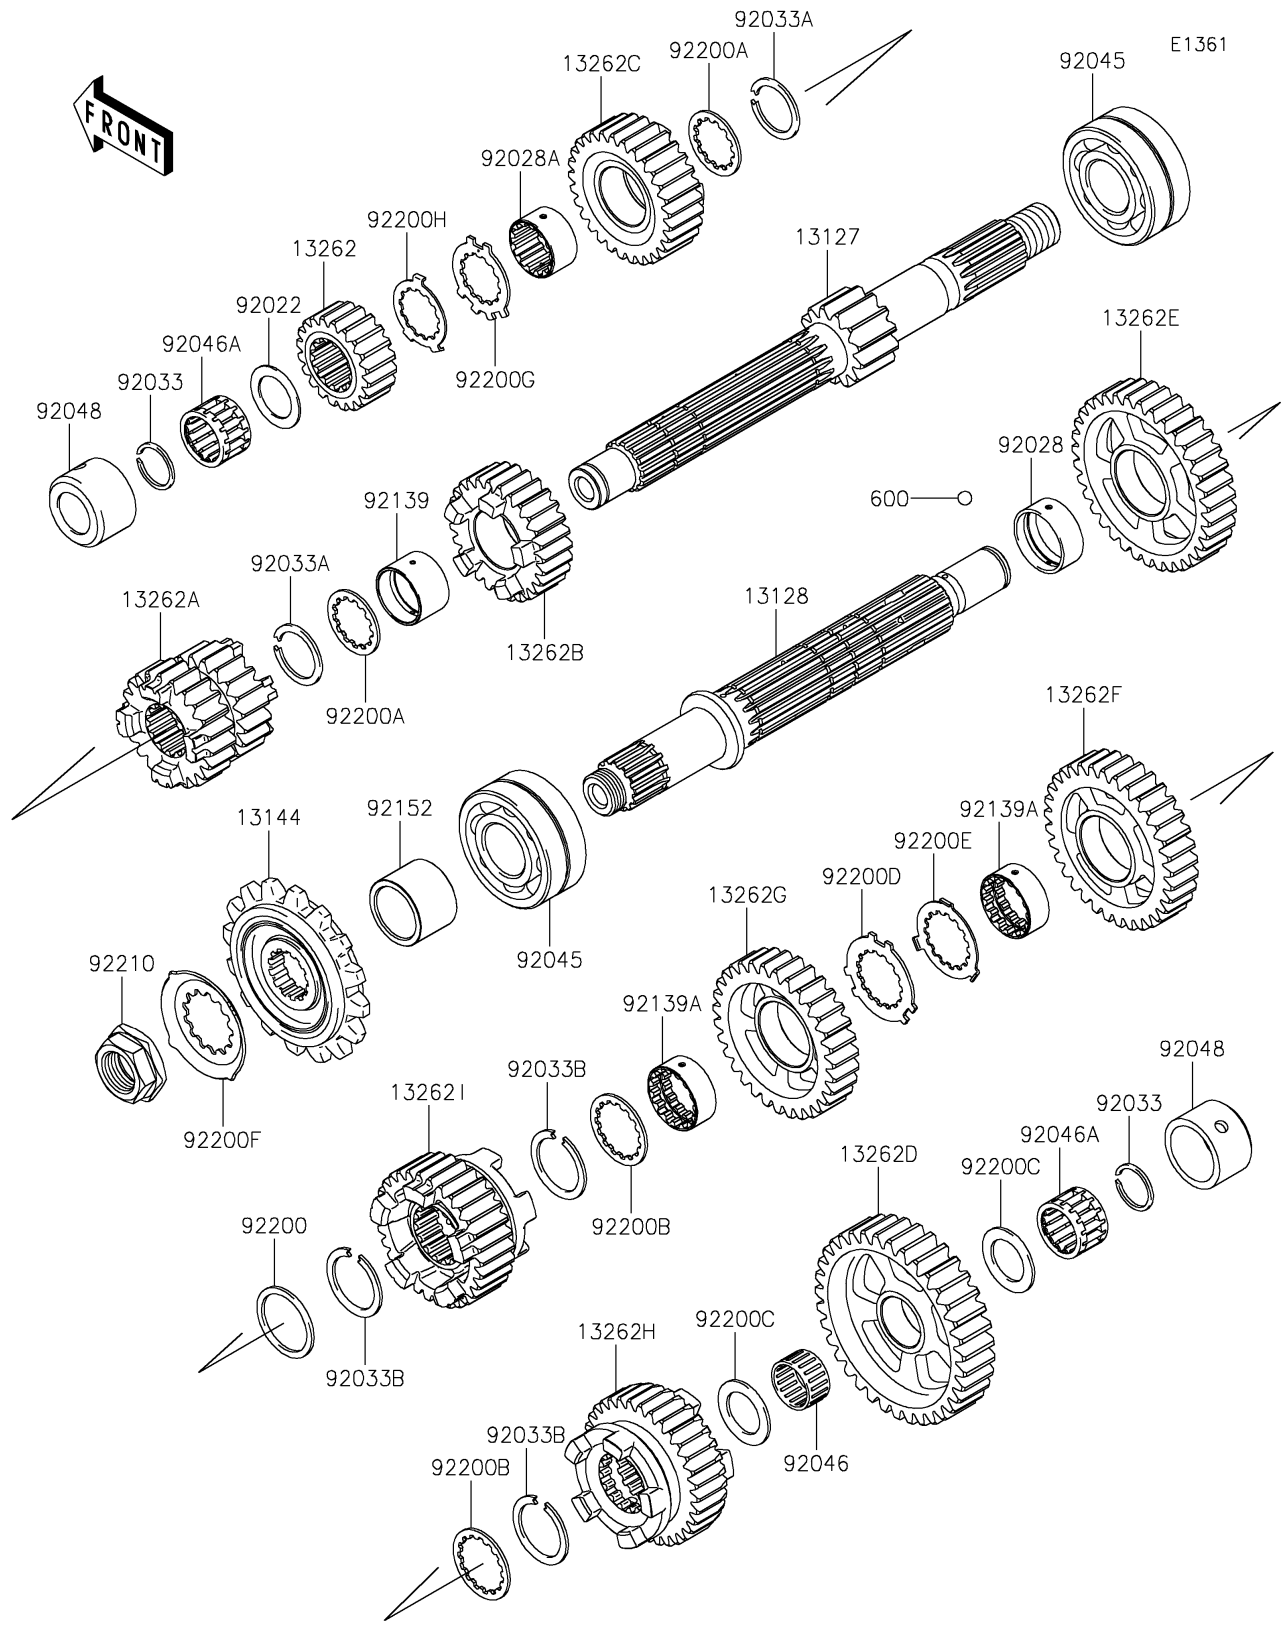

2023 Z900 ABS PARTS DIAGRAM

Transmission

2023 Z900 ABS PARTS LIST

Transmission

ITEM NAME	PART NUMBER	QUANTITY
SHAFT-TRANSMISSION INPUT,13T (Ref # 13127)	13127-0674	1
SHAFT-TRANSMISSION OUTPUT (Ref # 13128)	13128-0698	1
SPROCKET-OUTPUT,15T (Ref # 13144)	13144-0579	1
GEAR,INPUT 2ND,17T (Ref # 13262)	13262-1233	1
GEAR,INPUT 3RD&4TH,20T&22T (Ref # 13262A)	13262-1234	1
GEAR,INPUT 5TH,27T (Ref # 13262B)	13262-1235	1
GEAR,INPUT 6TH,29T (Ref # 13262C)	13262-1236	1
GEAR,OUTPUT LOW,35T (Ref # 13262D)	13262-1237	1
GEAR,OUTPUT 2ND,35T (Ref # 13262E)	13262-1238	1
GEAR,OUTPUT 3RD,33T (Ref # 13262F)	13262-1239	1
GEAR,OUTPUT 4TH,31T (Ref # 13262G)	13262-1240	1
GEAR,OUTPUT 5TH,33T (Ref # 13262H)	13262-1241	1
GEAR,OUTPUT 6TH,30T (Ref # 13262I)	13262-1242	1
WASHER,20.5X30X1,STEEL (Ref # 92022)	92022-112	1
BUSHING,OUTPUT,2ND (Ref # 92028)	92028-1739	1
BUSHING,INPUT TOP GEAR (Ref # 92028A)	92028-1915	1
RING-SNAP,20MM (Ref # 92033)	92033-015	2
RING-SNAP,24MM (Ref # 92033A)	92033-026	2
RING-SNAP,T=1.5 (Ref # 92033B)	92033-1249	3
BEARING-BALL,DAC2557NSSH (Ref # 92045)	92045-0003	2
BEARING-NEEDLE,K20X24X13 (Ref # 92046)	92046-1219	1
BEARING-NEEDLE,PK20X27X17X3 (Ref # 92046A)	92046-1303	2
RACE (Ref # 92048)	92048-0016	2
BUSHING,25X28X17.8 (Ref # 92139)	92139-0280	1
BUSHING,OUTPUT,3RD&4TH (Ref # 92139A)	92139-0281	2
COLLAR,SPROCKET (Ref # 92152)	92152-2263	1
WASHER,28.1X34.0X1.6 (Ref # 92200)	92200-0228	1
WASHER,25.2X31.0X1.5 (Ref # 92200A)	92200-1239	2
WASHER,28.5X34.0X1.5 (Ref # 92200B)	92200-1240	2

2023 Z900 ABS PARTS LIST

Transmission

ITEM NAME	PART NUMBER	QUANTITY
WASHER,20.5X31X1.5 (Ref # 92200C)	92200-1375	2
WASHER,25.8X40.5X1.5 (Ref # 92200D)	92200-1522	1
WASHER,25.2X37.0X1.0 (Ref # 92200E)	92200-1523	1
WASHER (Ref # 92200F)	92200-1720	1
WASHER,22.6X34.2X1.5 (Ref # 92200G)	92200-1941	1
WASHER,22X32X1 (Ref # 92200H)	92200-1942	1
NUT,20MM (Ref # 92210)	92210-0850	1
BALL-STEEL,5/32 (Ref # 600)	600A0500	3