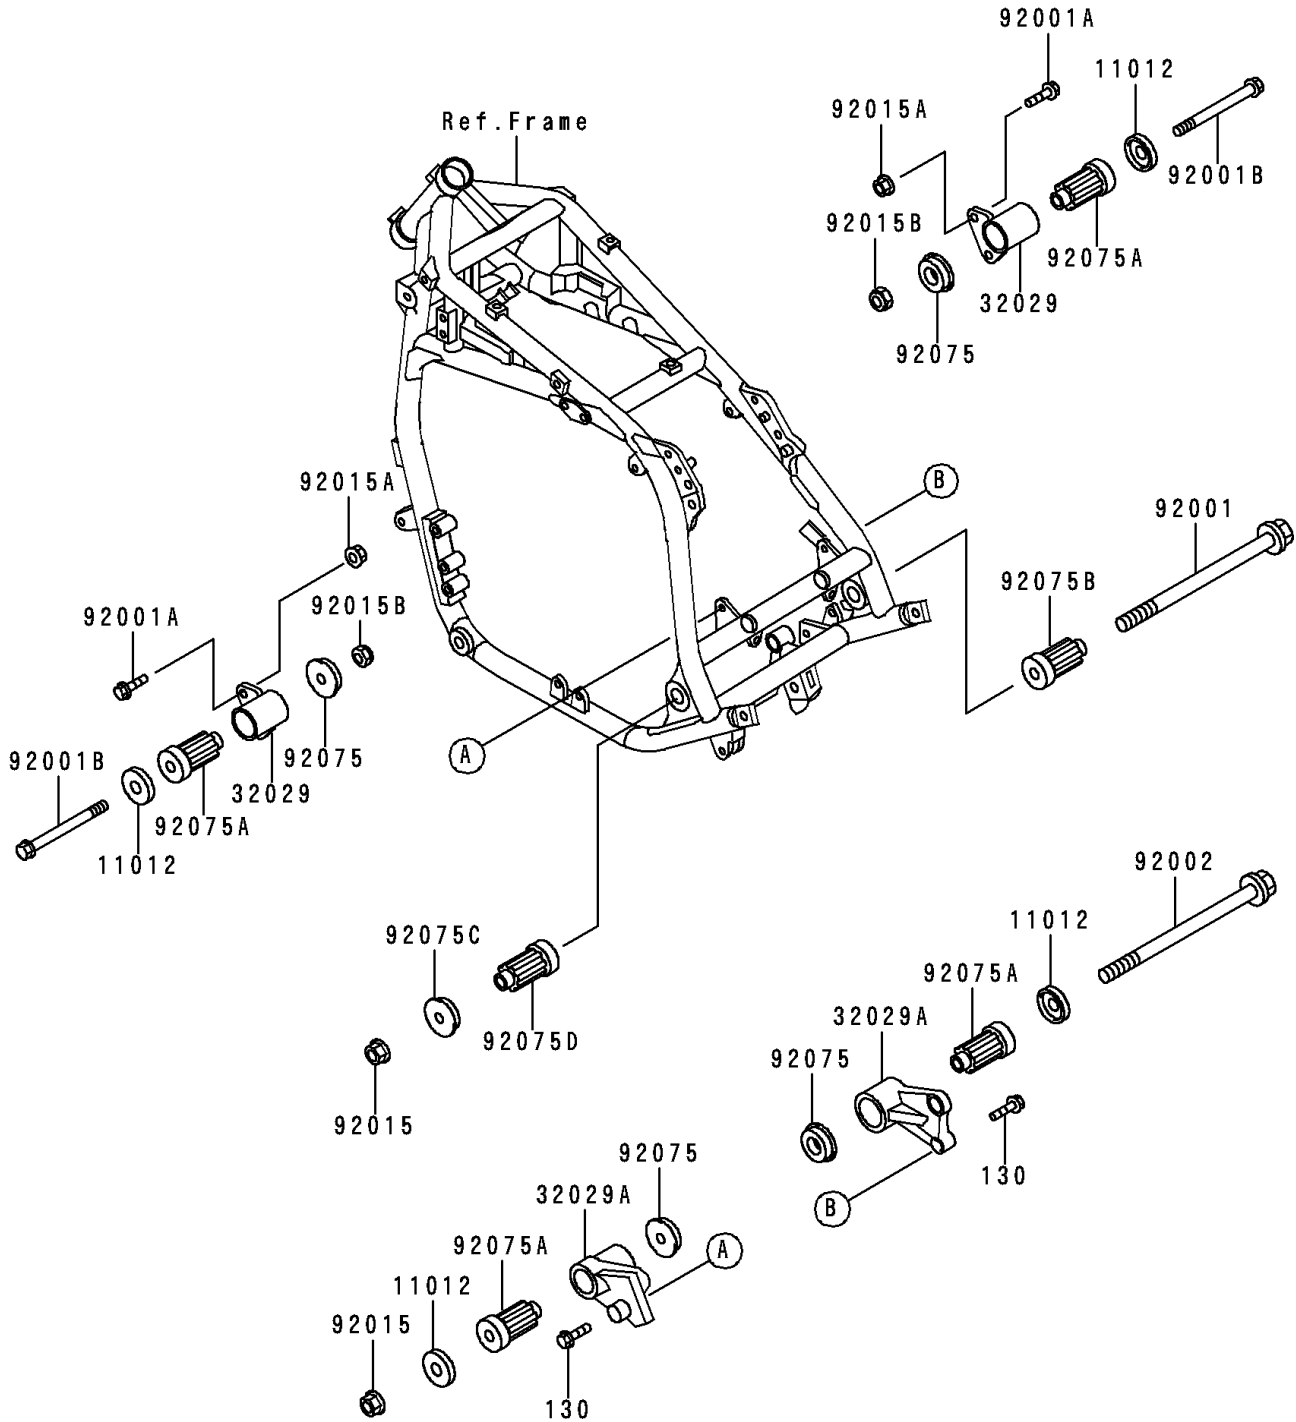

# 1996 Voyager XII PARTS DIAGRAM

## Frame Fittings

F2131

## 1996 Voyager XII PARTS LIST

### Frame Fittings

ITEM NAME	PART NUMBER	QUANTITY
BOLT-FLANGED,8X20 (Ref # 130)	130J0820	4
CAP,ENGINE BRACKET (Ref # 11012)	11012-1228	4
BRACKET-ENGINE,FR (Ref # 32029)	32029-1445	2
BRACKET-ENGINE,RR,UPP (Ref # 32029A)	32029-1446	2
BOLT,FLANGED,10X255,BLACK (Ref # 92001)	92001-1566	1
BOLT,FLANGED,8X45 (Ref # 92001A)	92001-1613	4
BOLT,FLANGED,10X105,BLACK (Ref # 92001B)	92001-1751	2
BOLT,10X300 (Ref # 92002)	92002-1196	1
NUT,FLANGED,10MM (Ref # 92015)	92015-1180	2
NUT,FLANGED,8MM,BLACK (Ref # 92015A)	92015-1183	4
NUT,LOCK,10MM,BLACK (Ref # 92015B)	92015-1189	2
DAMPER,ENGINE MOUNT,SIDE (Ref # 92075)	92075-1274	4
DAMPER,ENGINE MOUNT,MAIN (Ref # 92075A)	92075-1377	4
DAMPER,ENGINE MOUNT (Ref # 92075B)	92075-1733	1
DAMPER,ENGINE BRACKET (Ref # 92075C)	92075-1738	1
DAMPER,ENGINE MOUNT,MAIN (Ref # 92075D)	92075-1739	1