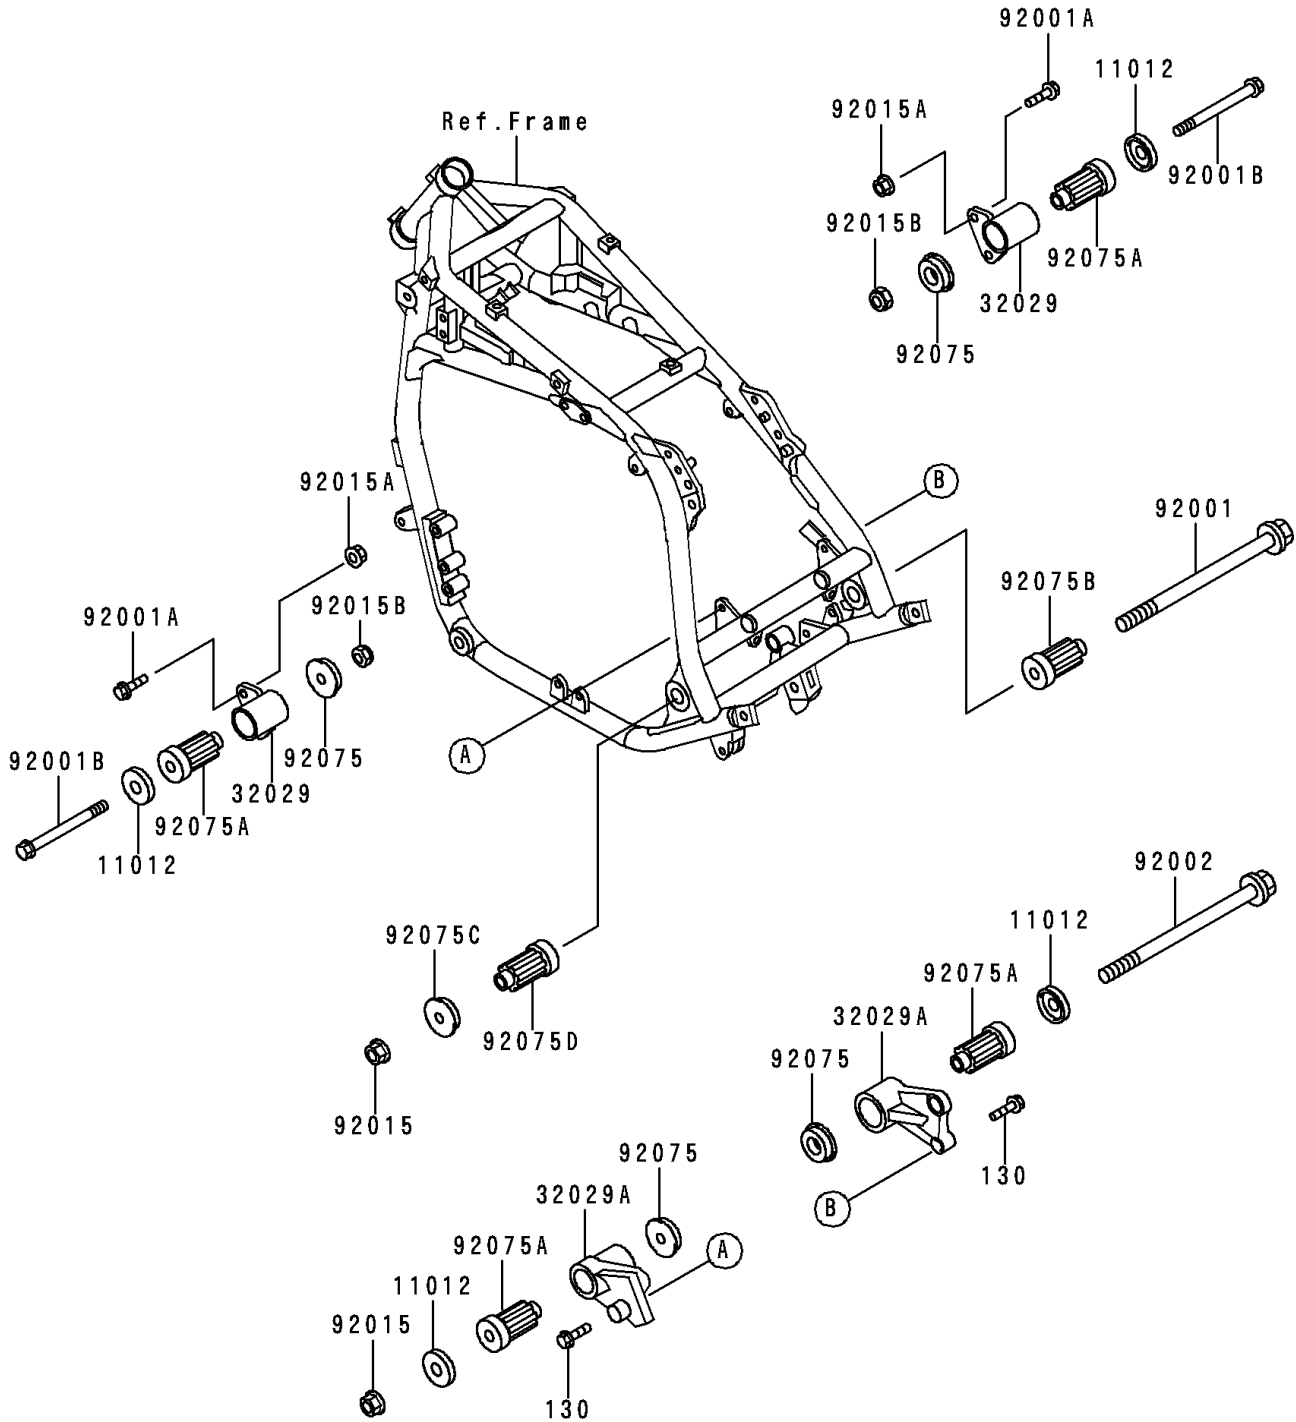

1996 Voyager XII PARTS DIAGRAM

Frame Fittings

F2131

1996 Voyager XII PARTS LIST

Frame Fittings

ITEM NAME	PART NUMBER	QUANTITY
BOLT-FLANGED,8X20 (Ref # 130)	130J0820	4
CAP,ENGINE BRACKET (Ref # 11012)	11012-1228	4
BRACKET-ENGINE,FR (Ref # 32029)	32029-1445	2
BRACKET-ENGINE,RR,UPP (Ref # 32029A)	32029-1446	2
BOLT,FLANGED,10X255,BLACK (Ref # 92001)	92001-1566	1
BOLT,FLANGED,8X45 (Ref # 92001A)	92001-1613	4
BOLT,FLANGED,10X105,BLACK (Ref # 92001B)	92001-1751	2
BOLT,10X300 (Ref # 92002)	92002-1196	1
NUT,FLANGED,10MM (Ref # 92015)	92015-1180	2
NUT,FLANGED,8MM,BLACK (Ref # 92015A)	92015-1183	4
NUT,LOCK,10MM,BLACK (Ref # 92015B)	92015-1189	2
DAMPER,ENGINE MOUNT,SIDE (Ref # 92075)	92075-1274	4
DAMPER,ENGINE MOUNT,MAIN (Ref # 92075A)	92075-1377	4
DAMPER,ENGINE MOUNT (Ref # 92075B)	92075-1733	1
DAMPER,ENGINE BRACKET (Ref # 92075C)	92075-1738	1
DAMPER,ENGINE MOUNT,MAIN (Ref # 92075D)	92075-1739	1