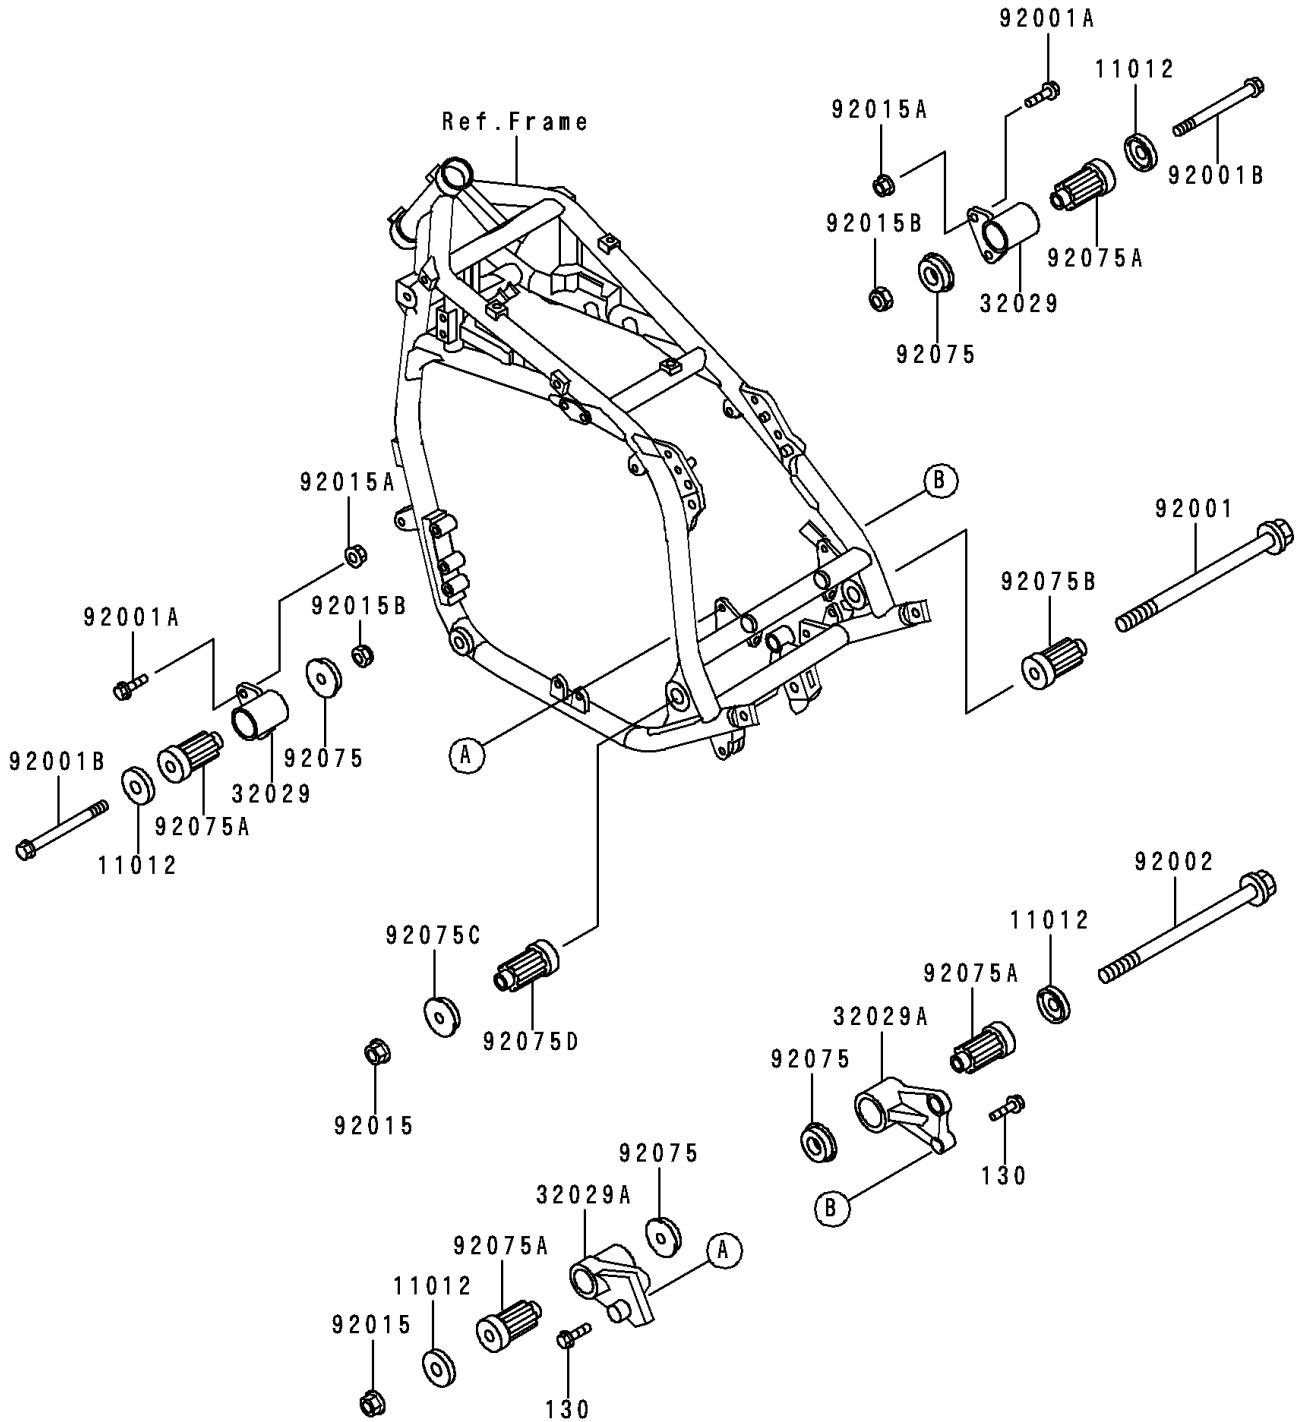

1997 Voyager XII PARTS DIAGRAM

Frame Fittings

F2131

1997 Voyager XII PARTS LIST

Frame Fittings

ITEM NAME	PART NUMBER	QUANTITY
BOLT-FLANGED,8X20 (Ref # 130)	130J0820	4
CAP,ENGINE BRACKET (Ref # 11012)	11012-1228	4
BRACKET-ENGINE,FR (Ref # 32029)	32029-1445	2
BRACKET-ENGINE,RR,UPP (Ref # 32029A)	32029-1446	2
BOLT,FLANGED,10X255,BLACK (Ref # 92001)	92001-1566	1
BOLT,FLANGED,8X45 (Ref # 92001A)	92001-1613	4
BOLT,FLANGED,10X105,BLACK (Ref # 92001B)	92001-1751	2
BOLT,10X300 (Ref # 92002)	92002-1196	1
NUT,FLANGED,10MM (Ref # 92015)	92015-1180	2
NUT,FLANGED,8MM,BLACK (Ref # 92015A)	92015-1183	4
NUT,LOCK,10MM,BLACK (Ref # 92015B)	92015-1189	2
DAMPER,ENGINE MOUNT,SIDE (Ref # 92075)	92075-1274	4
DAMPER,ENGINE MOUNT,MAIN (Ref # 92075A)	92075-1377	4
DAMPER,ENGINE MOUNT (Ref # 92075B)	92075-1733	1
DAMPER,ENGINE BRACKET (Ref # 92075C)	92075-1738	1
DAMPER,ENGINE MOUNT,MAIN (Ref # 92075D)	92075-1739	1