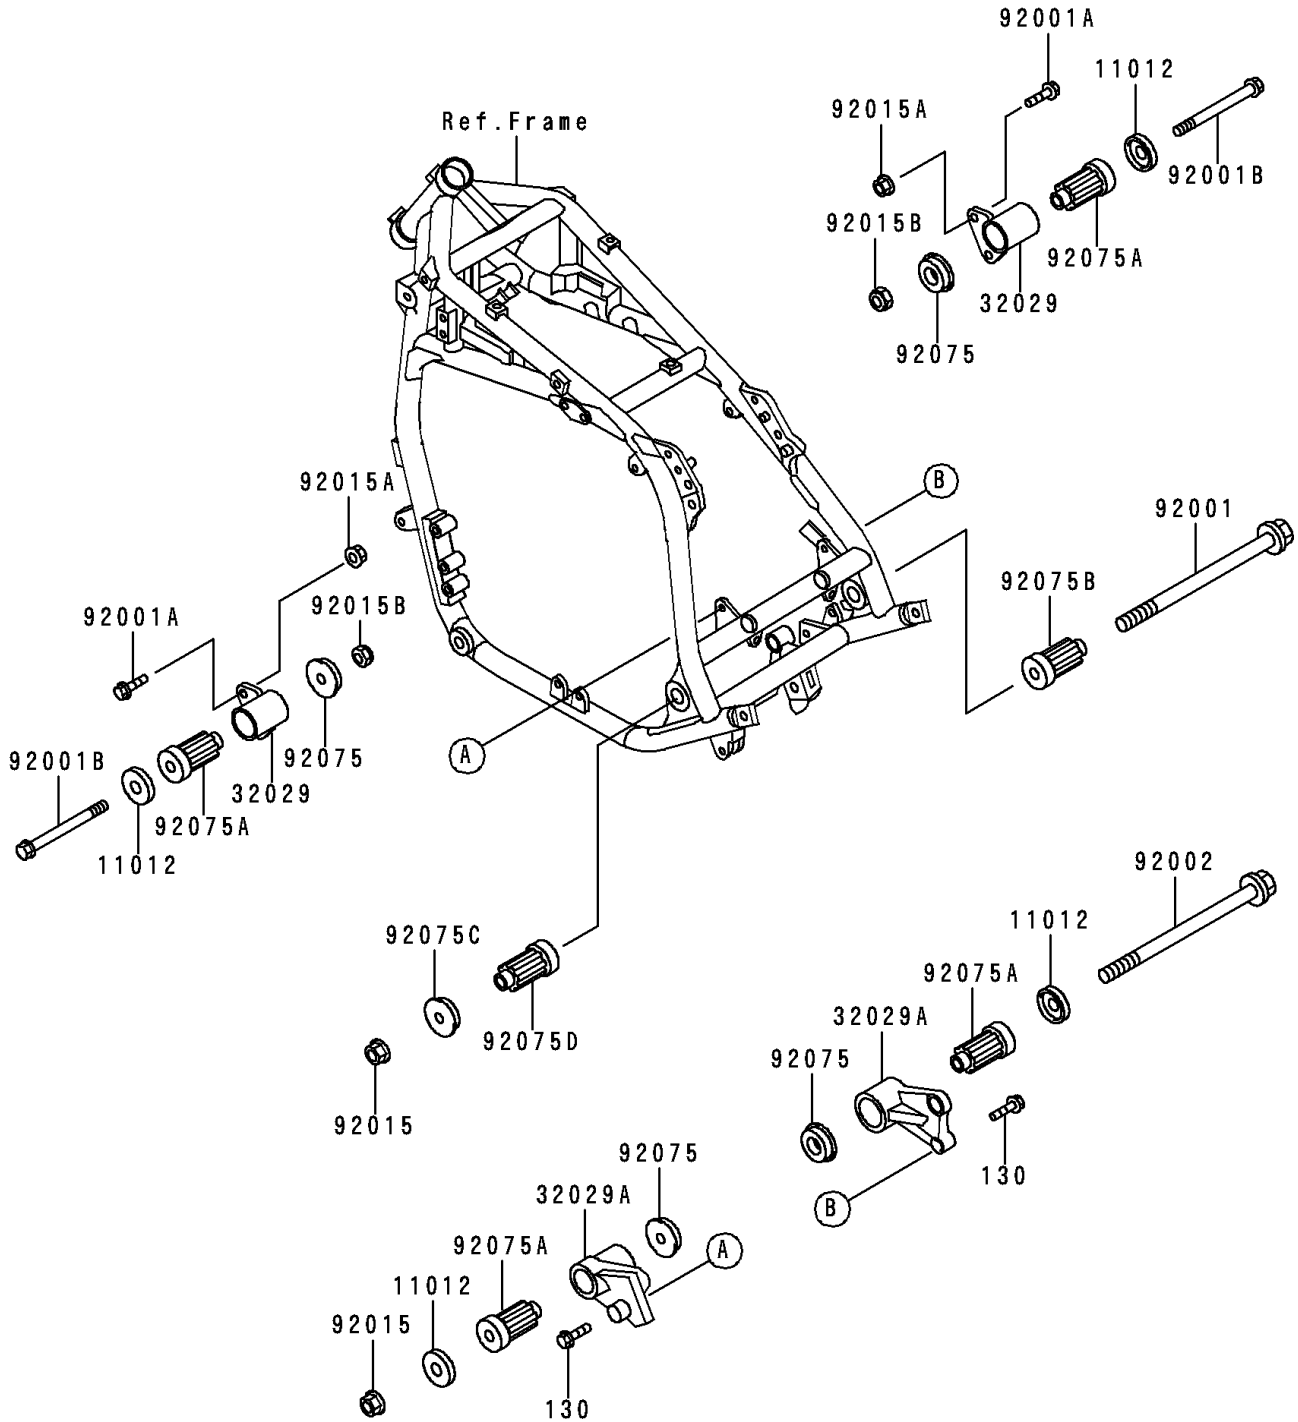

# 1999 Voyager XII PARTS DIAGRAM

## Frame Fittings

F2131

# 1999 Voyager XII PARTS LIST

## Frame Fittings

ITEM NAME	PART NUMBER	QUANTITY
BOLT-FLANGED,8X20 (Ref # 130)	130J0820	4
CAP,ENGINE BRACKET (Ref # 11012)	11012-1228	4
BRACKET-ENGINE,FR (Ref # 32029)	32029-1445	2
BRACKET-ENGINE,RR,UPP (Ref # 32029A)	32029-1446	2
BOLT,FLANGED,10X255,BLACK (Ref # 92001)	92001-1566	1
BOLT,FLANGED,8X45 (Ref # 92001A)	92001-1613	4
BOLT,FLANGED,10X105,BLACK (Ref # 92001B)	92001-1751	2
BOLT,10X300 (Ref # 92002)	92002-1196	1
NUT,FLANGED,10MM (Ref # 92015)	92015-1180	2
NUT,FLANGED,8MM,BLACK (Ref # 92015A)	92015-1183	4
NUT,LOCK,10MM,BLACK (Ref # 92015B)	92015-1189	2
DAMPER,ENGINE MOUNT,SIDE (Ref # 92075)	92075-1274	4
DAMPER,ENGINE MOUNT,MAIN (Ref # 92075A)	92075-1377	4
DAMPER,ENGINE MOUNT (Ref # 92075B)	92075-1733	1
DAMPER,ENGINE BRACKET (Ref # 92075C)	92075-1738	1
DAMPER,ENGINE MOUNT,MAIN (Ref # 92075D)	92075-1739	1