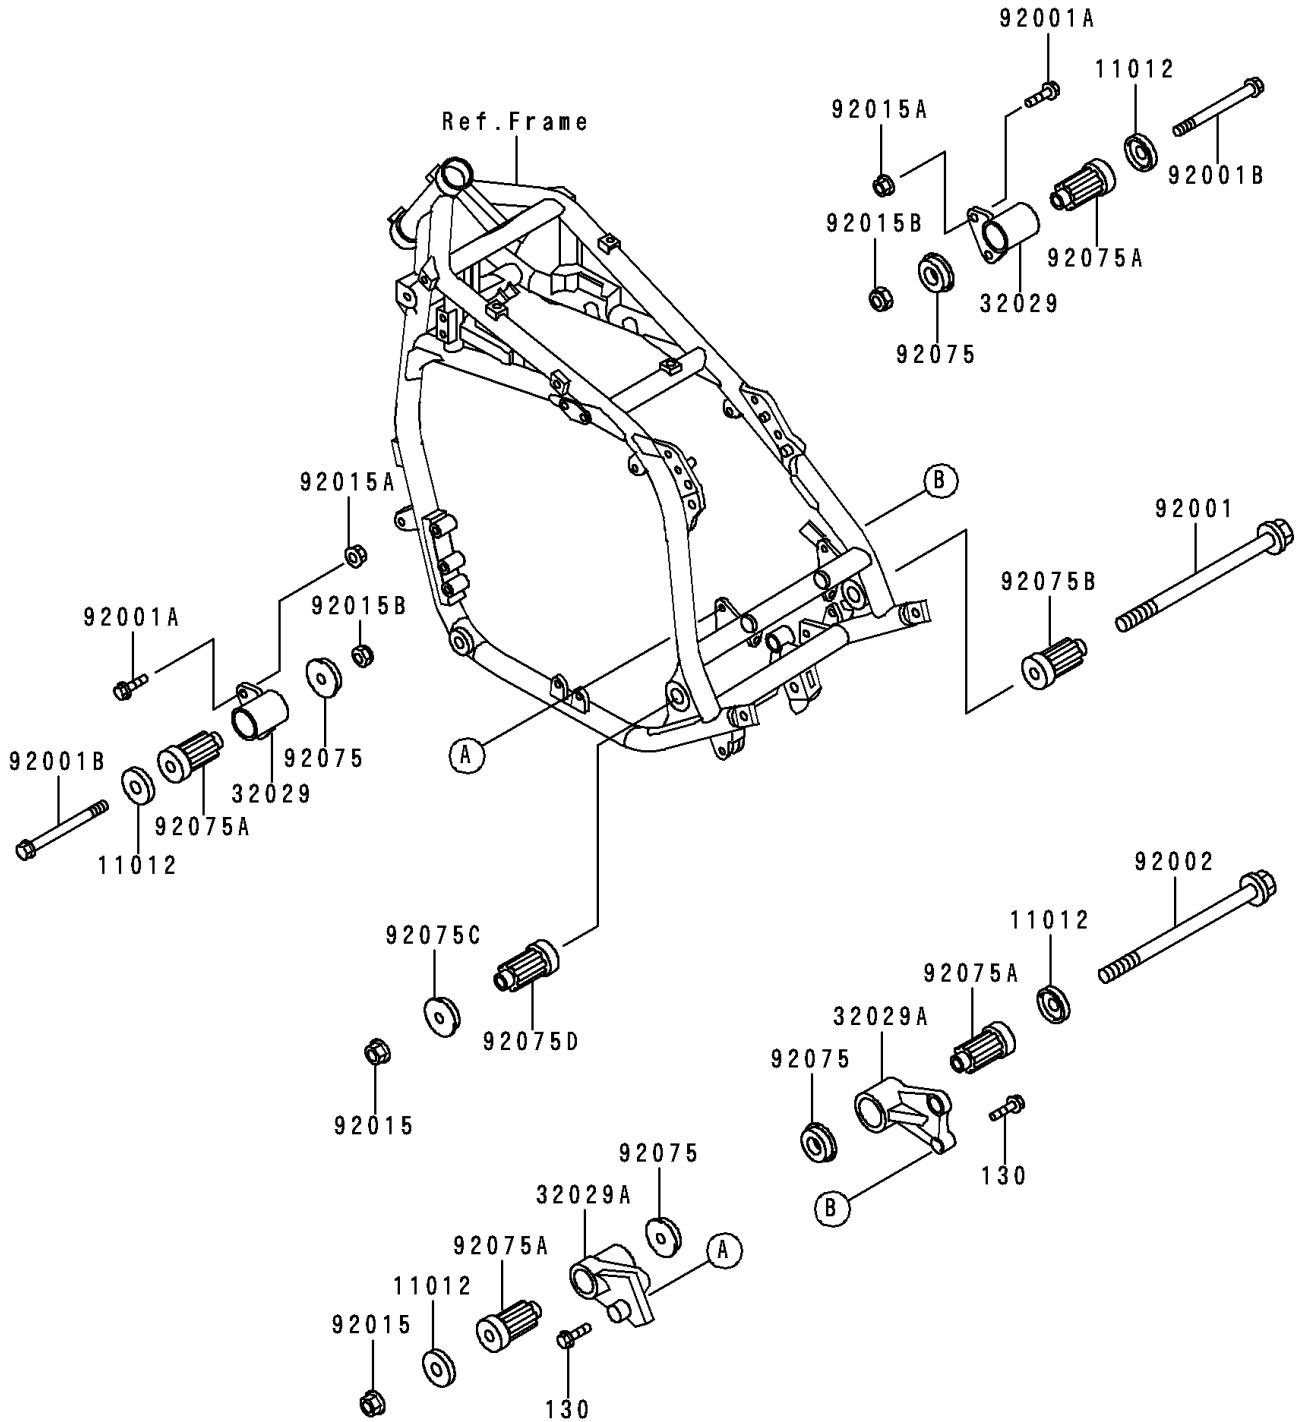

1999 Voyager XII PARTS DIAGRAM

Frame Fittings

F2131

1999 Voyager XII PARTS LIST

Frame Fittings

ITEM NAME	PART NUMBER	QUANTITY
BOLT-FLANGED,8X20 (Ref # 130)	130J0820	4
CAP,ENGINE BRACKET (Ref # 11012)	11012-1228	4
BRACKET-ENGINE,FR (Ref # 32029)	32029-1445	2
BRACKET-ENGINE,RR,UPP (Ref # 32029A)	32029-1446	2
BOLT,FLANGED,10X255,BLACK (Ref # 92001)	92001-1566	1
BOLT,FLANGED,8X45 (Ref # 92001A)	92001-1613	4
BOLT,FLANGED,10X105,BLACK (Ref # 92001B)	92001-1751	2
BOLT,10X300 (Ref # 92002)	92002-1196	1
NUT,FLANGED,10MM (Ref # 92015)	92015-1180	2
NUT,FLANGED,8MM,BLACK (Ref # 92015A)	92015-1183	4
NUT,LOCK,10MM,BLACK (Ref # 92015B)	92015-1189	2
DAMPER,ENGINE MOUNT,SIDE (Ref # 92075)	92075-1274	4
DAMPER,ENGINE MOUNT,MAIN (Ref # 92075A)	92075-1377	4
DAMPER,ENGINE MOUNT (Ref # 92075B)	92075-1733	1
DAMPER,ENGINE BRACKET (Ref # 92075C)	92075-1738	1
DAMPER,ENGINE MOUNT,MAIN (Ref # 92075D)	92075-1739	1