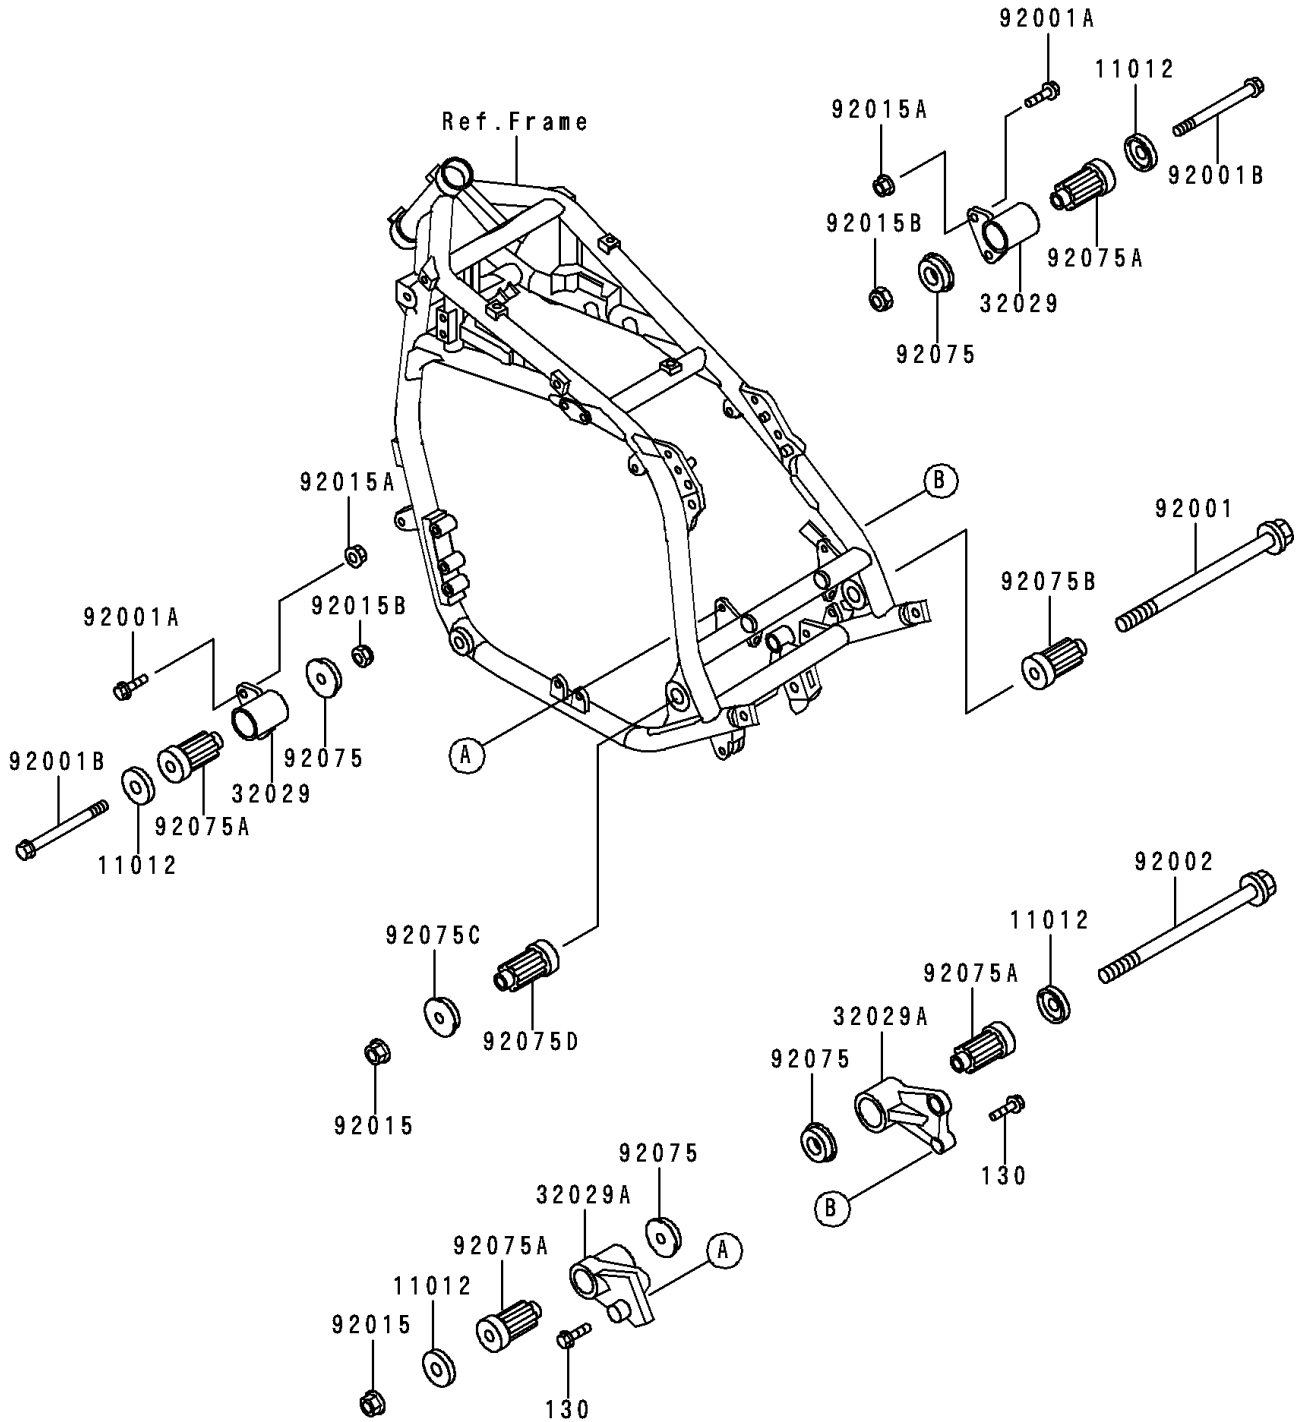

2000 Voyager XII PARTS DIAGRAM

Frame Fittings

F2131

2000 Voyager XII PARTS LIST

Frame Fittings

ITEM NAME	PART NUMBER	QUANTITY
BOLT-FLANGED,8X20 (Ref # 130)	130J0820	4
CAP,ENGINE BRACKET (Ref # 11012)	11012-1228	4
BRACKET-ENGINE,FR (Ref # 32029)	32029-1445	2
BRACKET-ENGINE,RR,UPP (Ref # 32029A)	32029-1446	2
BOLT,FLANGED,10X255,BLACK (Ref # 92001)	92001-1566	1
BOLT,FLANGED,8X45 (Ref # 92001A)	92001-1613	4
BOLT,FLANGED,10X105,BLACK (Ref # 92001B)	92001-1751	2
BOLT,10X300 (Ref # 92002)	92002-1196	1
NUT,FLANGED,10MM (Ref # 92015)	92015-1180	2
NUT,FLANGED,8MM,BLACK (Ref # 92015A)	92015-1183	4
NUT,LOCK,10MM,BLACK (Ref # 92015B)	92015-1189	2
DAMPER,ENGINE MOUNT,SIDE (Ref # 92075)	92075-1274	4
DAMPER,ENGINE MOUNT,MAIN (Ref # 92075A)	92075-1377	4
DAMPER,ENGINE MOUNT (Ref # 92075B)	92075-1733	1
DAMPER,ENGINE BRACKET (Ref # 92075C)	92075-1738	1
DAMPER,ENGINE MOUNT,MAIN (Ref # 92075D)	92075-1739	1