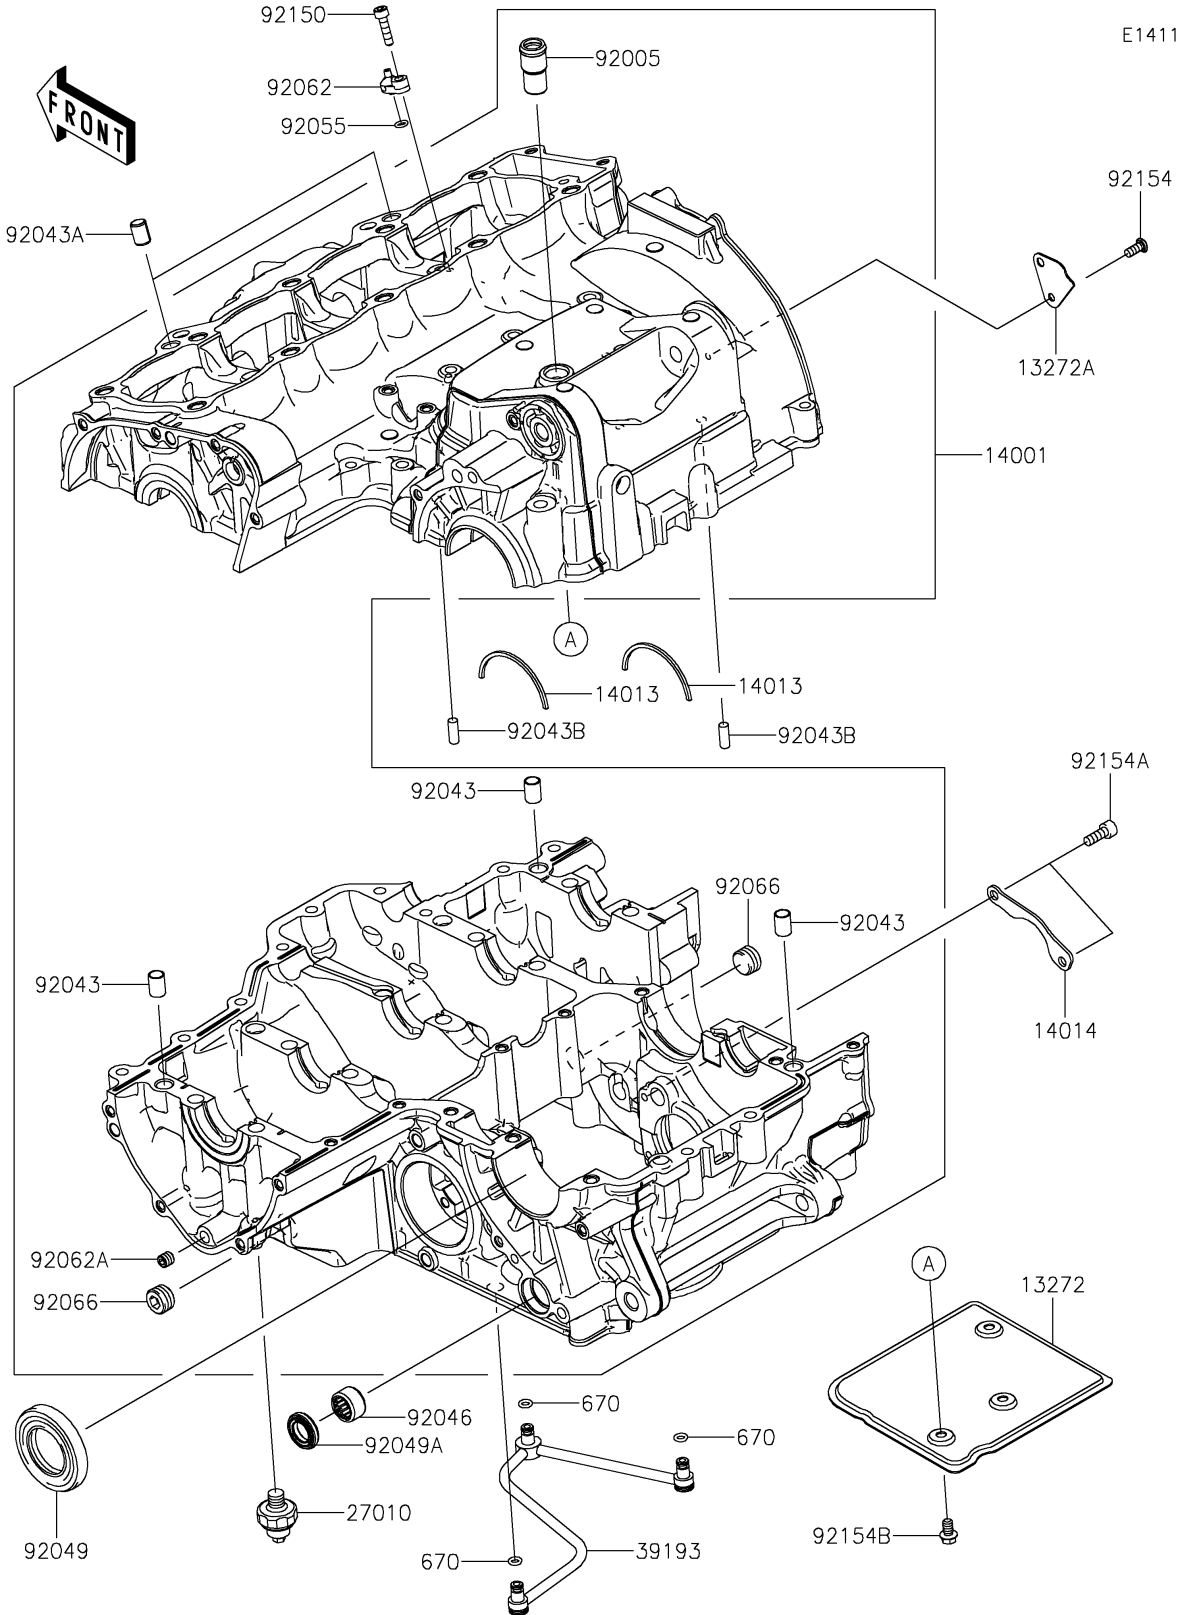

2024 Z900 ABS PARTS DIAGRAM

Crankcase

2024 Z900 ABS PARTS LIST

Crankcase

ITEM NAME	PART NUMBER	QUANTITY
PLATE,BREATHER,UPP (Ref # 13272)	13272-0698	1
PLATE,BREATHER,SIDE (Ref # 13272A)	13272-0699	1
SET-CRANKCASE (Ref # 14001)	14001-0725	1
RING-POSITION (Ref # 14013)	14013-1051	2
PLATE-POSITION (Ref # 14014)	14014-0036	1
SWITCH,OIL PRESSURE (Ref # 27010)	27010-1313	1
PIPE-OIL (Ref # 39193)	39193-0054	1
FITTING,BREATHER (Ref # 92005)	92005-1238	1
PIN,DOWEL,10X14 (Ref # 92043)	92043-1037	3
PIN,8.2X10X14 (Ref # 92043A)	92043-1264	2
PIN,6X16 (Ref # 92043B)	92043-1690	2
BEARING-NEEDLE,HK1412FM (Ref # 92046)	92046-0043	1
SEAL-OIL,TC32578 (Ref # 92049)	92049-1474	1
SEAL-OIL,TC14245 (Ref # 92049A)	92049-1520	1
RING-O,5.5X1.5 (Ref # 92055)	92055-1339	1
NOZZLE,OIL JET (Ref # 92062)	92062-0040	1
NOZZLE (Ref # 92062A)	92062-0046	1
PLUG (Ref # 92066)	92066-0836	2
BOLT,SOCKET,5X20 (Ref # 92150)	92150-1019	1
BOLT,TORX,5X12 (Ref # 92154)	92154-0299	1
BOLT,SOCKET,6X16 (Ref # 92154A)	92154-0484	2
BOLT,FLANGED,6X10 (Ref # 92154B)	92154-1887	3
O RING (Ref # 670)	670D1505	3