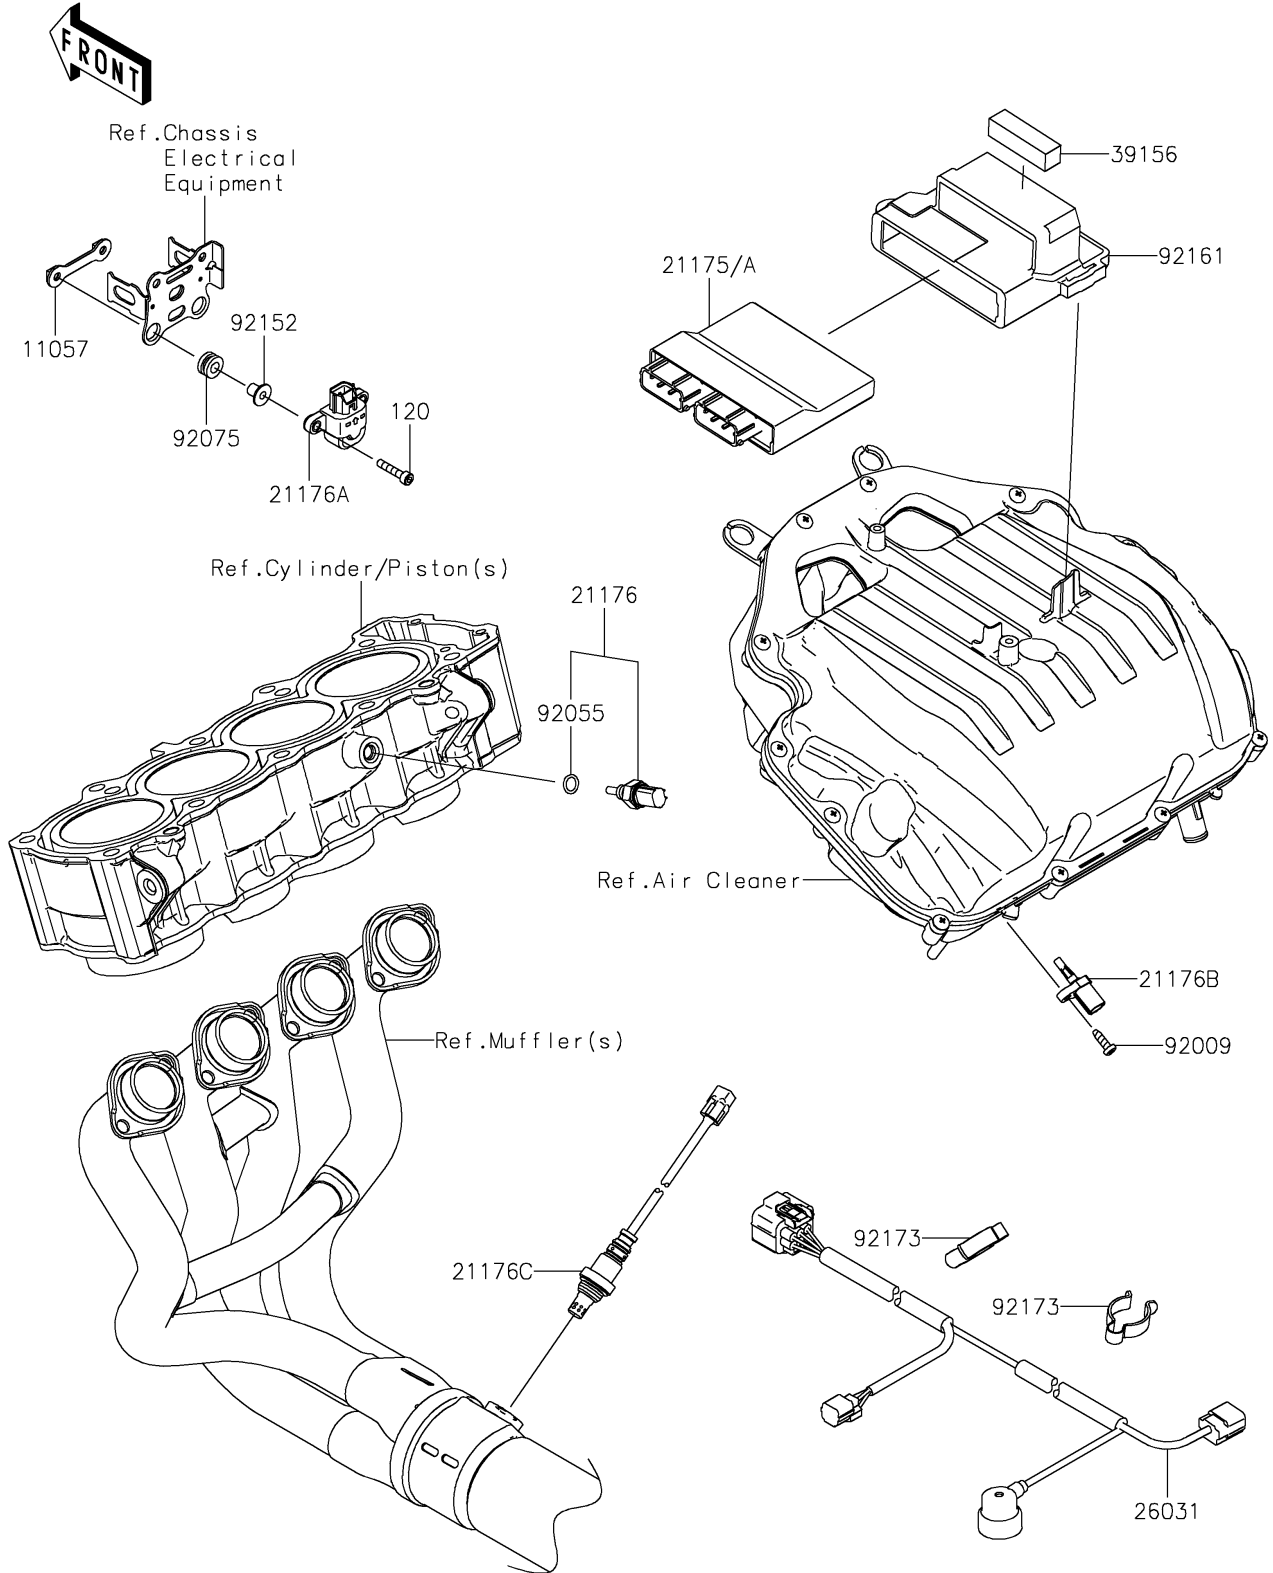

2024 Z900 ABS PARTS DIAGRAM

Fuel Injection

E1530

2024 Z900 ABS PARTS LIST

Fuel Injection

ITEM NAME	PART NUMBER	QUANTITY
BRACKET,VEHICLE DOWN (Ref # 11057)	11057-0287	1
CONTROL UNIT-ELECTRONIC (Ref # 21175A)	21175-1547	1
SENSOR,WATER TEMP (Ref # 21176)	21176-0009	1
SENSOR,VEHICLE-DOWN (Ref # 21176A)	21176-0026	1
SENSOR,AIR TEMPERATURE (Ref # 21176B)	21176-0048	1
SENSOR,OXYGEN (Ref # 21176C)	21176-0835	1
HARNESS,SUB (Ref # 26031)	26031-3777	1
PAD,15X55X15 (Ref # 39156)	39156-2129	1
SCREW,TAPPING,5X16 (Ref # 92009)	92009-1984	1
RING-O,9.5X1.9 (Ref # 92055)	92055-0016	1
DAMPER (Ref # 92075)	92075-1912	2
COLLAR,5.6X8X11.2 (Ref # 92152)	92152-1562	2
DAMPER,ECU (Ref # 92161)	92161-2235	1
CLAMP (Ref # 92173)	92173-2419	2
BOLT-SOCKET,5X25 (Ref # 120)	120CA0525	2
CONTROL UNIT-ELECTRONIC (Ref # 21175)	21175-1546	1