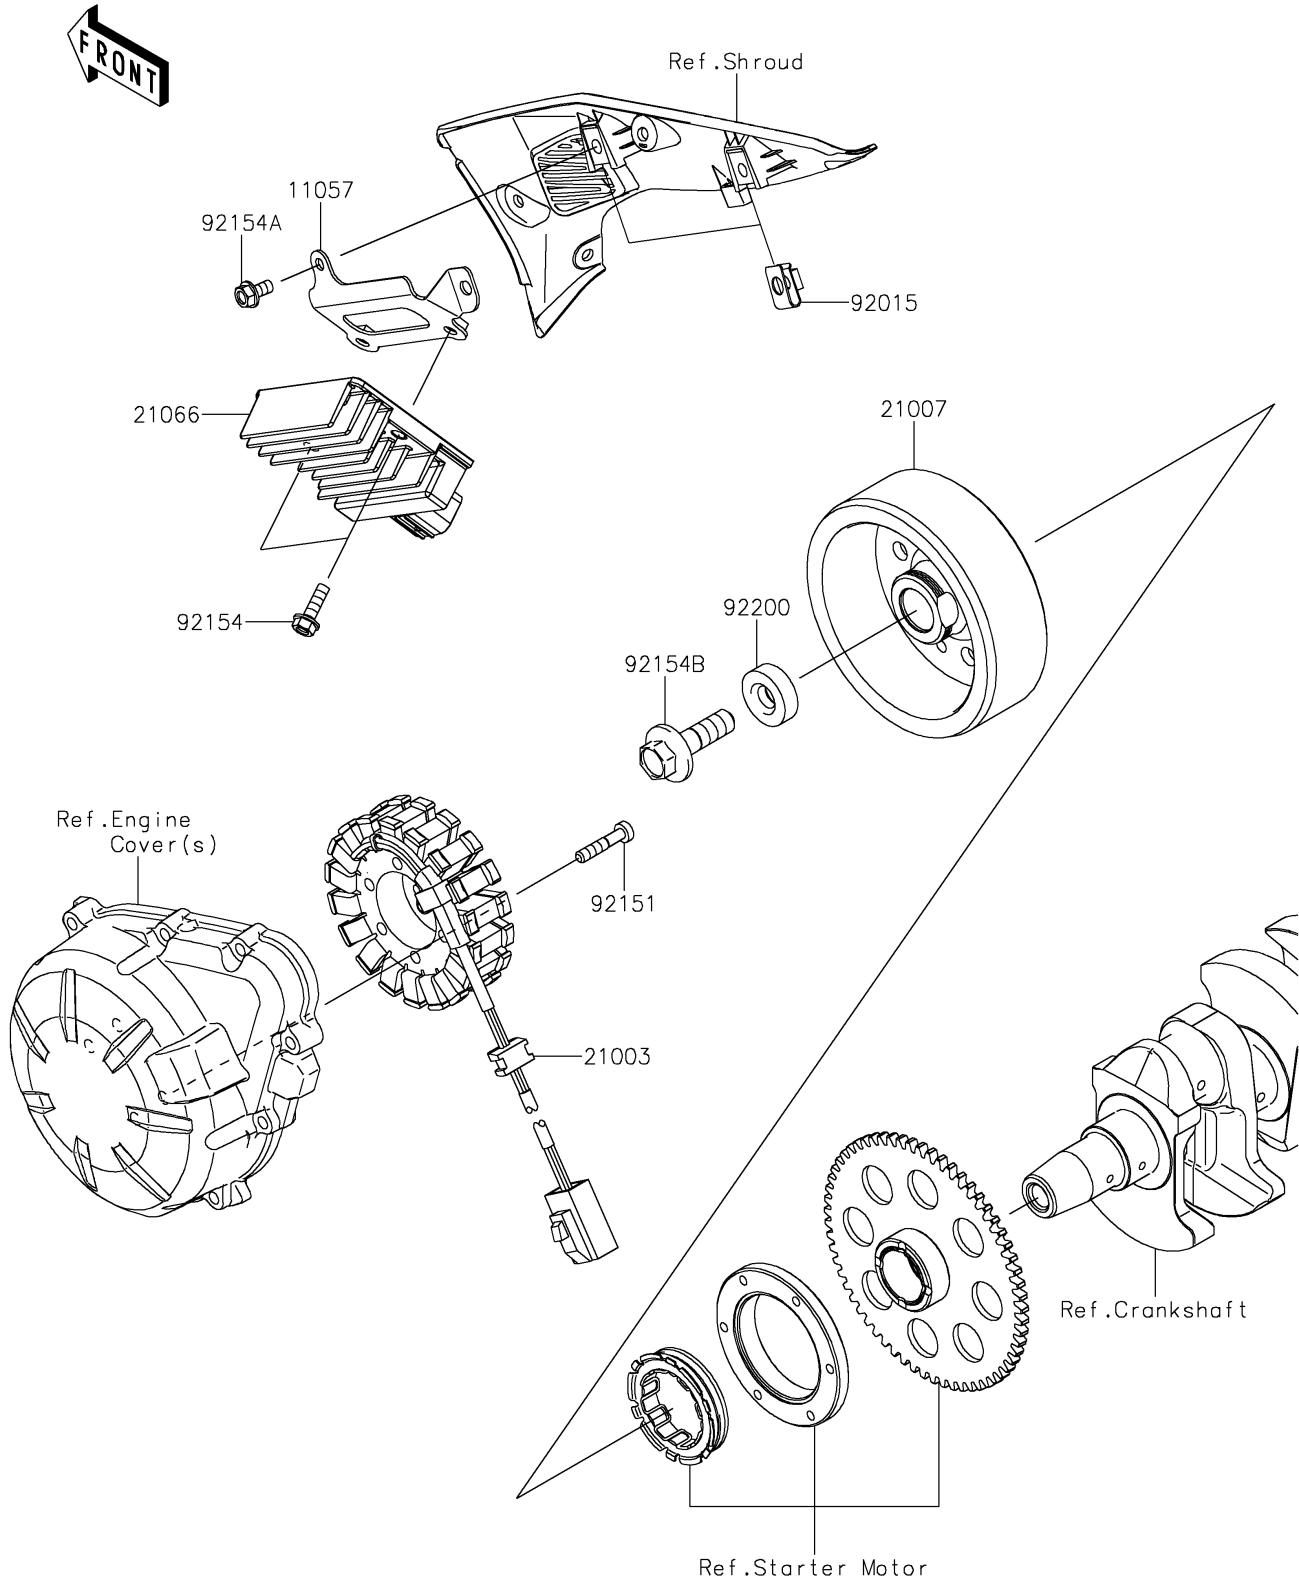

# 2024 Z900 ABS PARTS DIAGRAM

Generator

E1810

## 2024 Z900 ABS PARTS LIST

### Generator

ITEM NAME	PART NUMBER	QUANTITY
BRACKET,REGULATOR (Ref # 11057)	11057-2692	1
STATOR (Ref # 21003)	21003-0203	1
ROTOR (Ref # 21007)	21007-0691	1
REGULATOR-VOLTAGE (Ref # 21066)	21066-0753	1
NUT,6MM (Ref # 92015)	92015-1671	2
BOLT,6X30 (Ref # 92151)	92151-1626	4
BOLT,FLANGED,6X20 (Ref # 92154)	92154-0776	2
BOLT,FLANGED,6X12 (Ref # 92154A)	92154-1050	2
BOLT,FLANGED,12X40 (Ref # 92154B)	92154-2650	1
WASHER,12X34X9 (Ref # 92200)	92200-0369	1