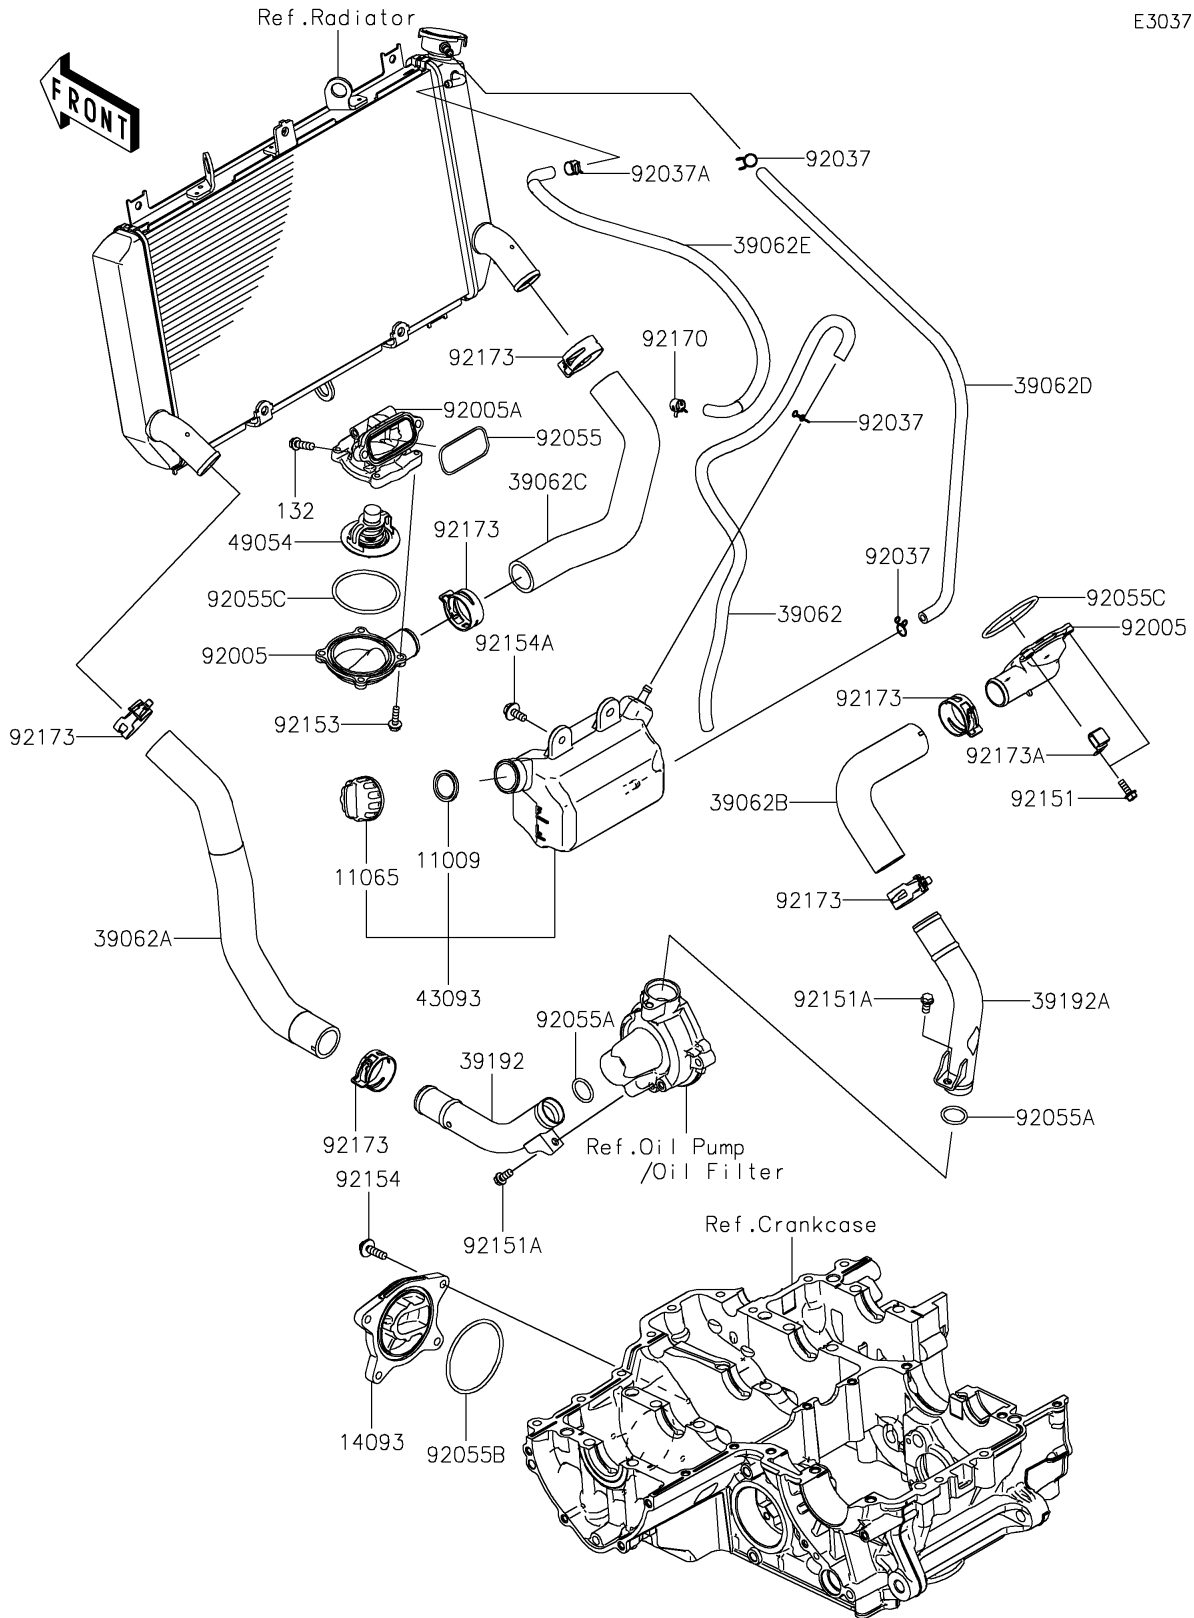

2023 Z900 ABS PARTS DIAGRAM

Water Pipe

E3037

2023 Z900 ABS PARTS LIST

Water Pipe

ITEM NAME	PART NUMBER	QUANTITY
GASKET,RESERVOIR TANK CAP (Ref # 11009)	11009-1145	1
CAP (Ref # 11065)	11065-0980	1
COVER (Ref # 14093)	14093-0144	1
HOSE-COOLING,OVERFLOW (Ref # 39062)	39062-0618	1
HOSE-COOLING,RADIATOR-W/PIPE (Ref # 39062A)	39062-0758	1
HOSE-COOLING,W/PIPE-CYLINDER (Ref # 39062B)	39062-0785	1
HOSE-COOLING,CYLINDER-RADIATOR (Ref # 39062C)	39062-0786	1
HOSE-COOLING,5.5X10.5X570 (Ref # 39062D)	39062-0887	1
HOSE-COOLING,AIR BLEED (Ref # 39062E)	39062-0890	1
PIPE-WATER,RADIATOR-WATER PUMP (Ref # 39192)	39192-0631	1
PIPE-WATER,WATER PUMP-CYLINDER (Ref # 39192A)	39192-0644	1
RESERVOIR-ASSY-TANK (Ref # 43093)	43093-0006	1
THERMOSTAT (Ref # 49054)	49054-0004	1
FITTING,THERMO CAP (Ref # 92005)	92005-0842	2
FITTING,THERMO CASE (Ref # 92005A)	92005-0846	1
CLAMP,TUBE (Ref # 92037)	92037-147	3
CLAMP,TUBE (Ref # 92037A)	92037-1505	1
RING-O,YP 27.6 57.6 1.9 (Ref # 92055)	92055-0021	1
RING-O,20.8X2.4 (Ref # 92055A)	92055-0114	2
RING-O,63.3MM (Ref # 92055B)	92055-0739	1
RING-O,53.5X2.6 (Ref # 92055C)	92055-0831	2
BOLT,5X14 (Ref # 92151)	92151-1764	4
BOLT,6X12 (Ref # 92151A)	92151-1997	2
BOLT,FLANGED,5X18 (Ref # 92153)	92153-1588	4
BOLT,FLANGED,6X22 (Ref # 92154)	92154-0403	4
BOLT,UPSET-WP,6X16 (Ref # 92154A)	92154-1850	2
CLAMP (Ref # 92170)	92170-1493	1
CLAMP,34MM (Ref # 92173)	92173-1360	6
CLAMP (Ref # 92173A)	92173-1663	1

2023 Z900 ABS PARTS LIST

Water Pipe

ITEM NAME	PART NUMBER	QUANTITY
BOLT-FLANGED-SMALL,6X20 (Ref # 132)	132BC0620	2