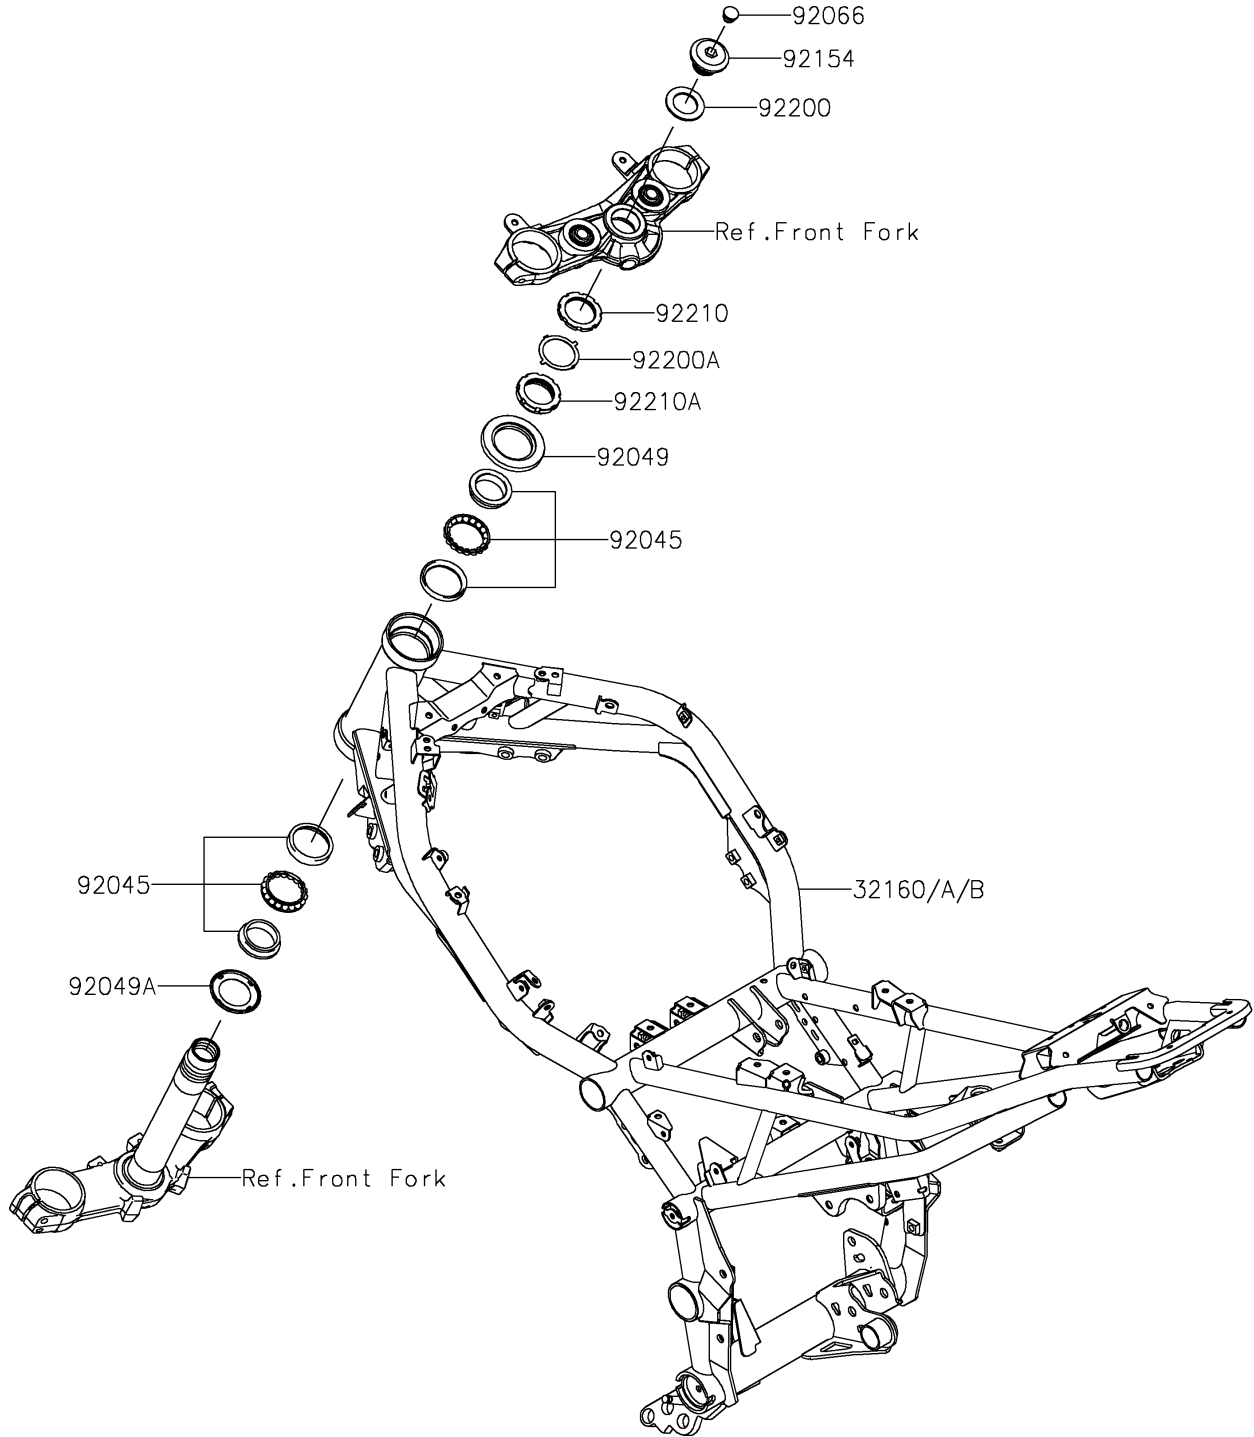

2023 Z900 ABS PARTS DIAGRAM

Frame

F2120

2023 Z900 ABS PARTS LIST

Frame

ITEM NAME	PART NUMBER	QUANTITY
FRAME-COMP,F.S.BLACK (Ref # 32160)	32160-1920-18R	1
BEARING-BALL,SF07A17PX1V1 (Ref # 92045)	92045-1384	2
SEAL-OIL (Ref # 92049)	92049-0131	1
SEAL-OIL (Ref # 92049A)	92049-0137	1
PLUG (Ref # 92066)	92066-0981	1
BOLT,26MM (Ref # 92154)	92154-4351	1
WASHER,27X42X2.3 (Ref # 92200)	92200-0753	1
WASHER (Ref # 92200A)	92200-0781	1
NUT,STEERING STEM,35MM (Ref # 92210)	92210-0534	1
NUT,STEERING STEM,35MM (Ref # 92210A)	92210-0535	1