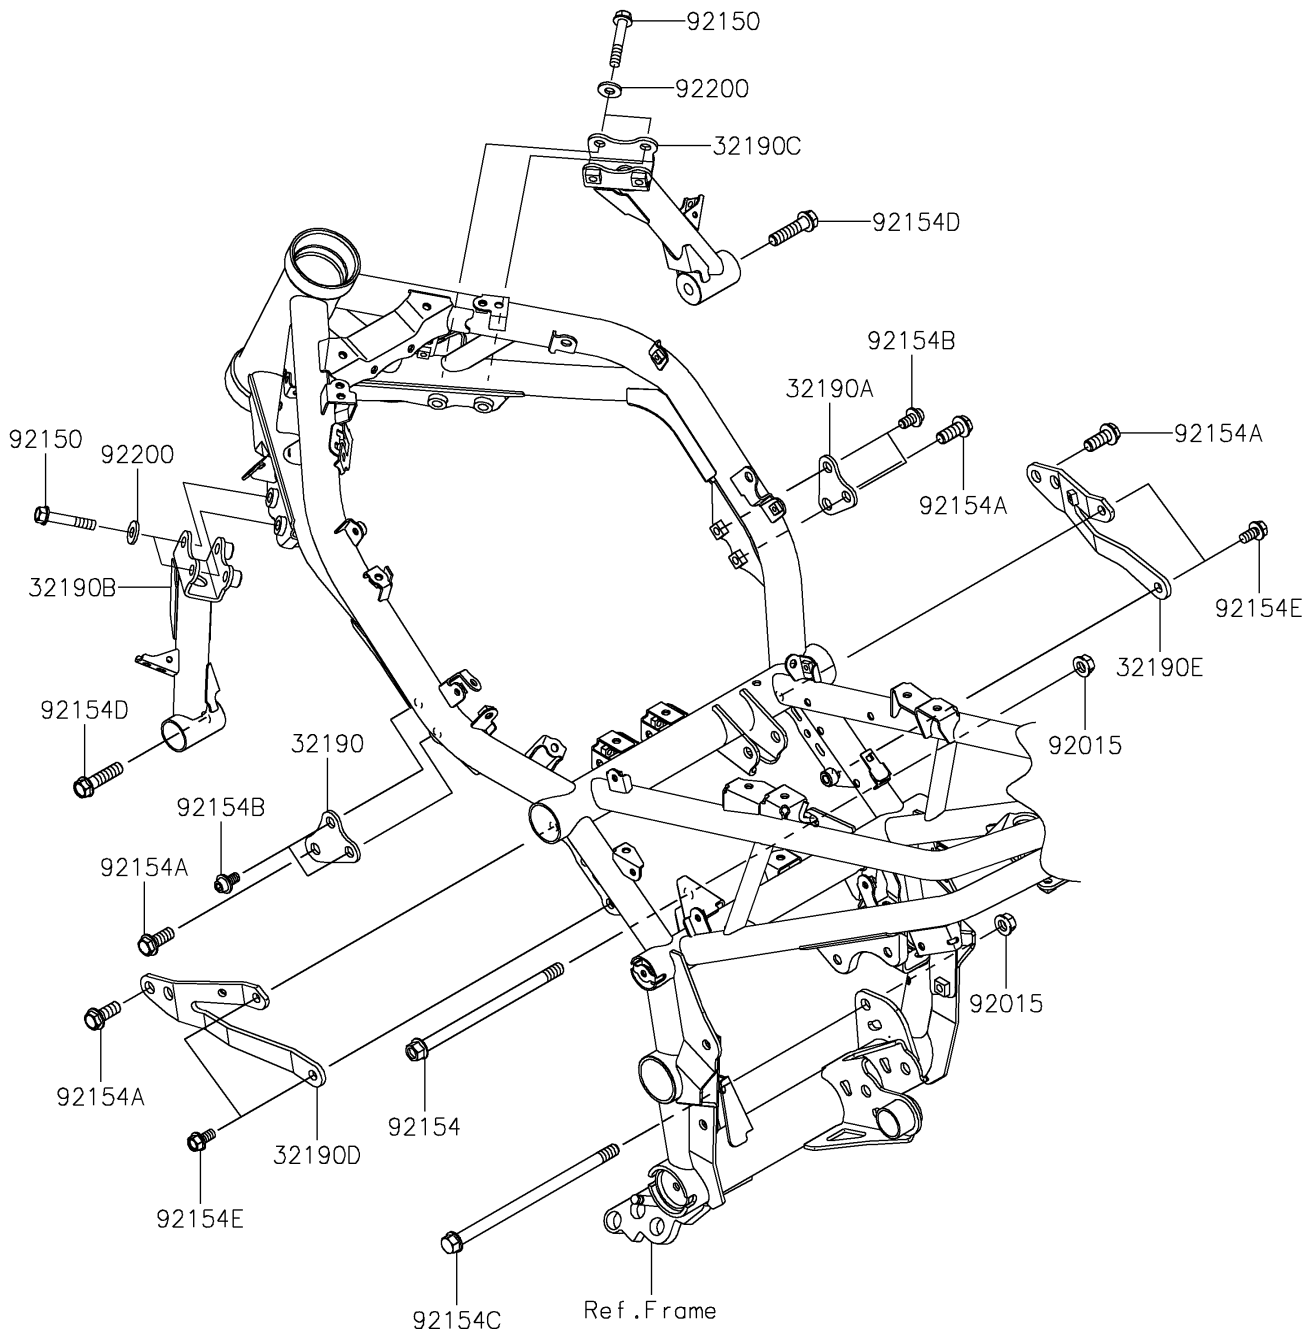

2024 Z900 ABS PARTS DIAGRAM

Engine Mount

F2122

2024 Z900 ABS PARTS LIST

Engine Mount

ITEM NAME	PART NUMBER	QUANTITY
BRACKET-ENGINE,LH,F.S.BLACK (Ref # 32190)	32190-0723-18R	1
BRACKET-ENGINE,RH,F.S.BLACK (Ref # 32190A)	32190-0724-18R	1
BRACKET-ENGINE,LH,F.S.BLACK (Ref # 32190B)	32190-0831-18R	1
BRACKET-ENGINE,RH,F.S.BLACK (Ref # 32190C)	32190-0832-18R	1
BRACKET-ENGINE,CYL.,LH (Ref # 32190D)	32190-0843	1
BRACKET-ENGINE,CYL.,RH (Ref # 32190E)	32190-0844	1
NUT,FLANGED,10MM (Ref # 92015)	92015-1180	2
BOLT,FLANGED,8X45 (Ref # 92150)	92150-1487	4
BOLT,FLANGED,10X170 (Ref # 92154)	92154-0840	1
BOLT,FLANGED,10X25 (Ref # 92154A)	92154-2251	4
BOLT,SOCKET,8X14 (Ref # 92154B)	92154-2252	4
BOLT,FLANGED,10X195 (Ref # 92154C)	92154-4070	1
BOLT,FLANGED,10X40 (Ref # 92154D)	92154-4122	2
BOLT-FLANGED,8X16 (Ref # 92154E)	92154-4297	4
WASHER,8.5X18X2.3 (Ref # 92200)	92200-2481	4