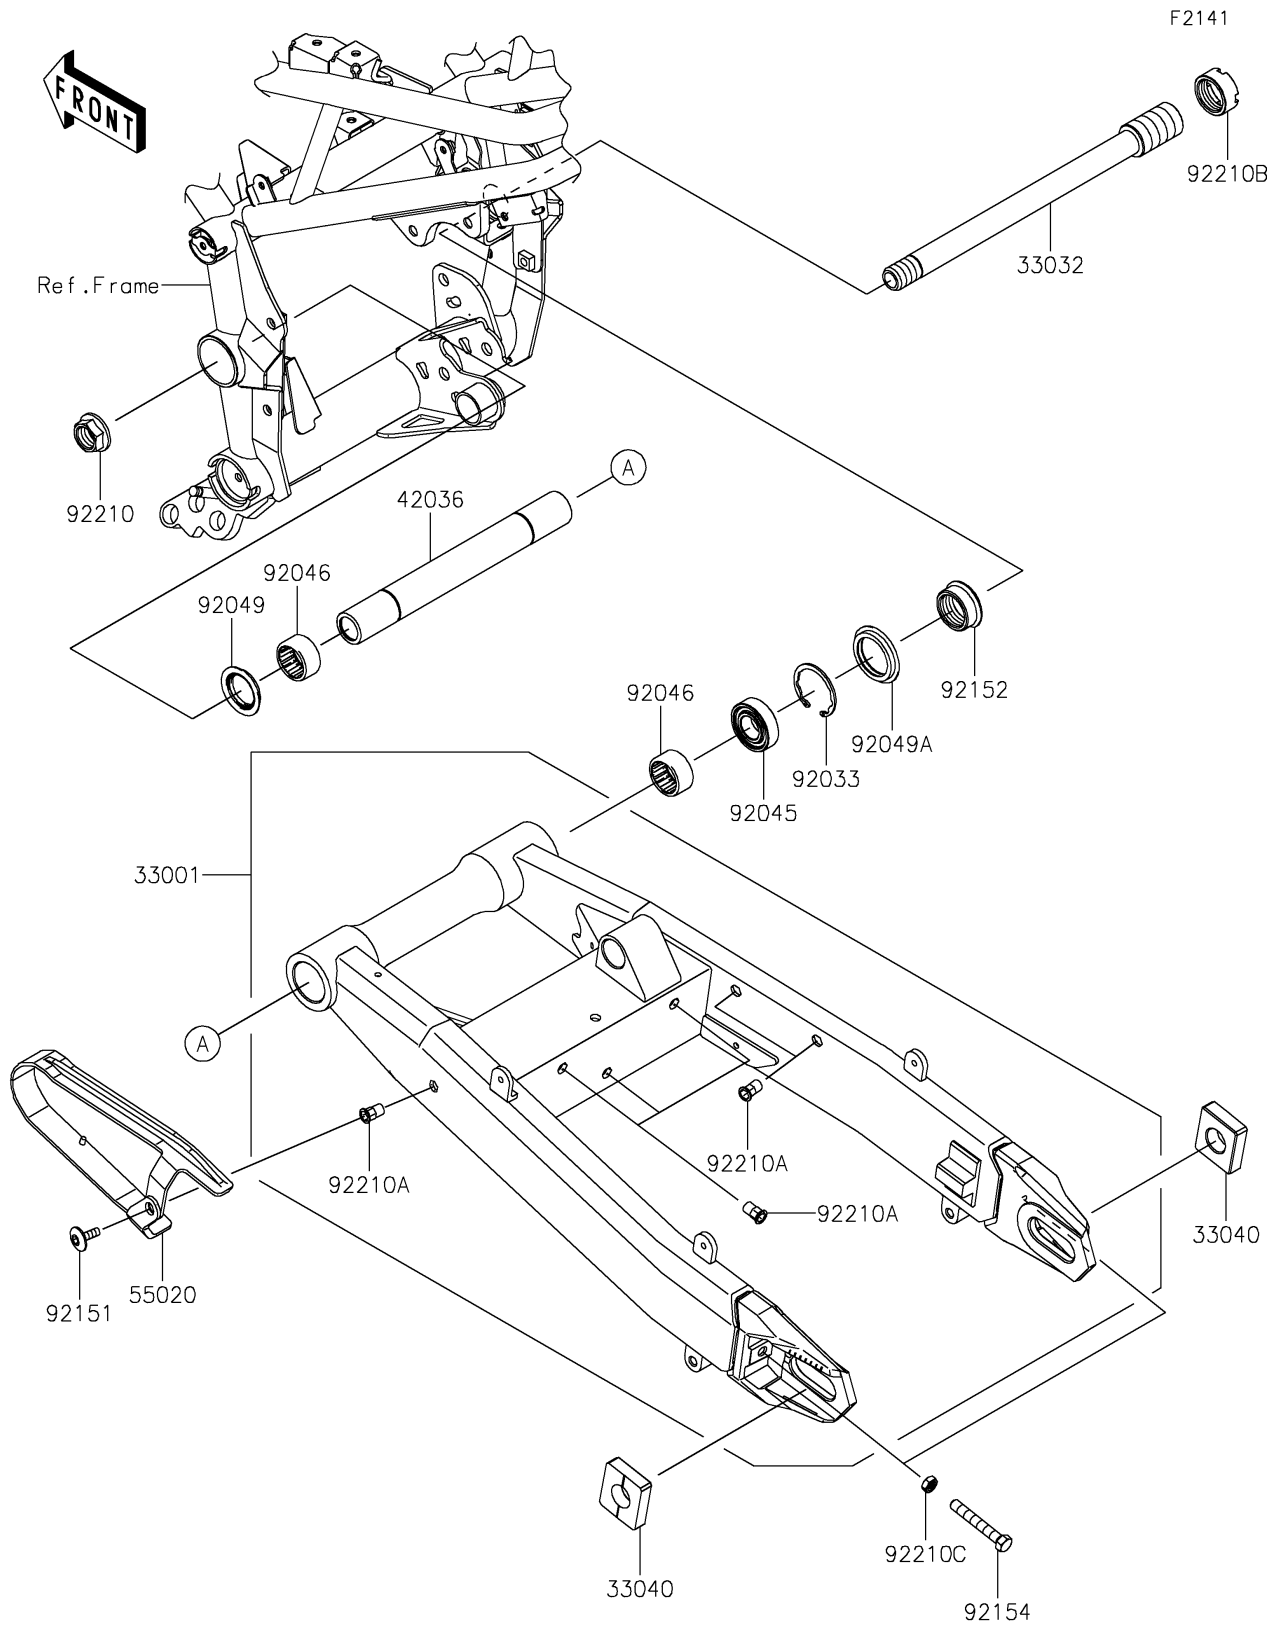

2024 Z900 ABS PARTS DIAGRAM

Swingarm

2024 Z900 ABS PARTS LIST

Swingarm

ITEM NAME	PART NUMBER	QUANTITY
ARM-COMP-SWING,F.S.BLACK (Ref # 33001)	33001-0732-18R	1
SHAFT-SWING ARM,20X269 (Ref # 33032)	33032-0055	1
ADJUSTER-CHAIN (Ref # 33040)	33040-1109	2
SLEEVE (Ref # 42036)	42036-0842	1
GUARD,CHAIN (Ref # 55020)	55020-1961	1
RING-SNAP,42MM (Ref # 92033)	92033-1041	1
BEARING-BALL,6004UL11 (Ref # 92045)	92045-0017	1
BEARING-NEEDLE,7E-HVS 28X34X17 (Ref # 92046)	92046-0008	2
SEAL-OIL (Ref # 92049)	92049-0132	1
SEAL-OIL,MHA 35 42 5.7F (Ref # 92049A)	92049-1380	1
BOLT,SOCKET,6X18 (Ref # 92151)	92151-1149	1
COLLAR,28X35X15 (Ref # 92152)	92152-2781	1
BOLT,8X55 (Ref # 92154)	92154-4304	2
NUT,FLANGED,20MM (Ref # 92210)	92210-0320	1
NUT,POP,6MM,L=16.5 (Ref # 92210A)	92210-0324	6
NUT,28MM (Ref # 92210B)	92210-1575	1
NUT,8MM (Ref # 92210C)	92210-1869	2