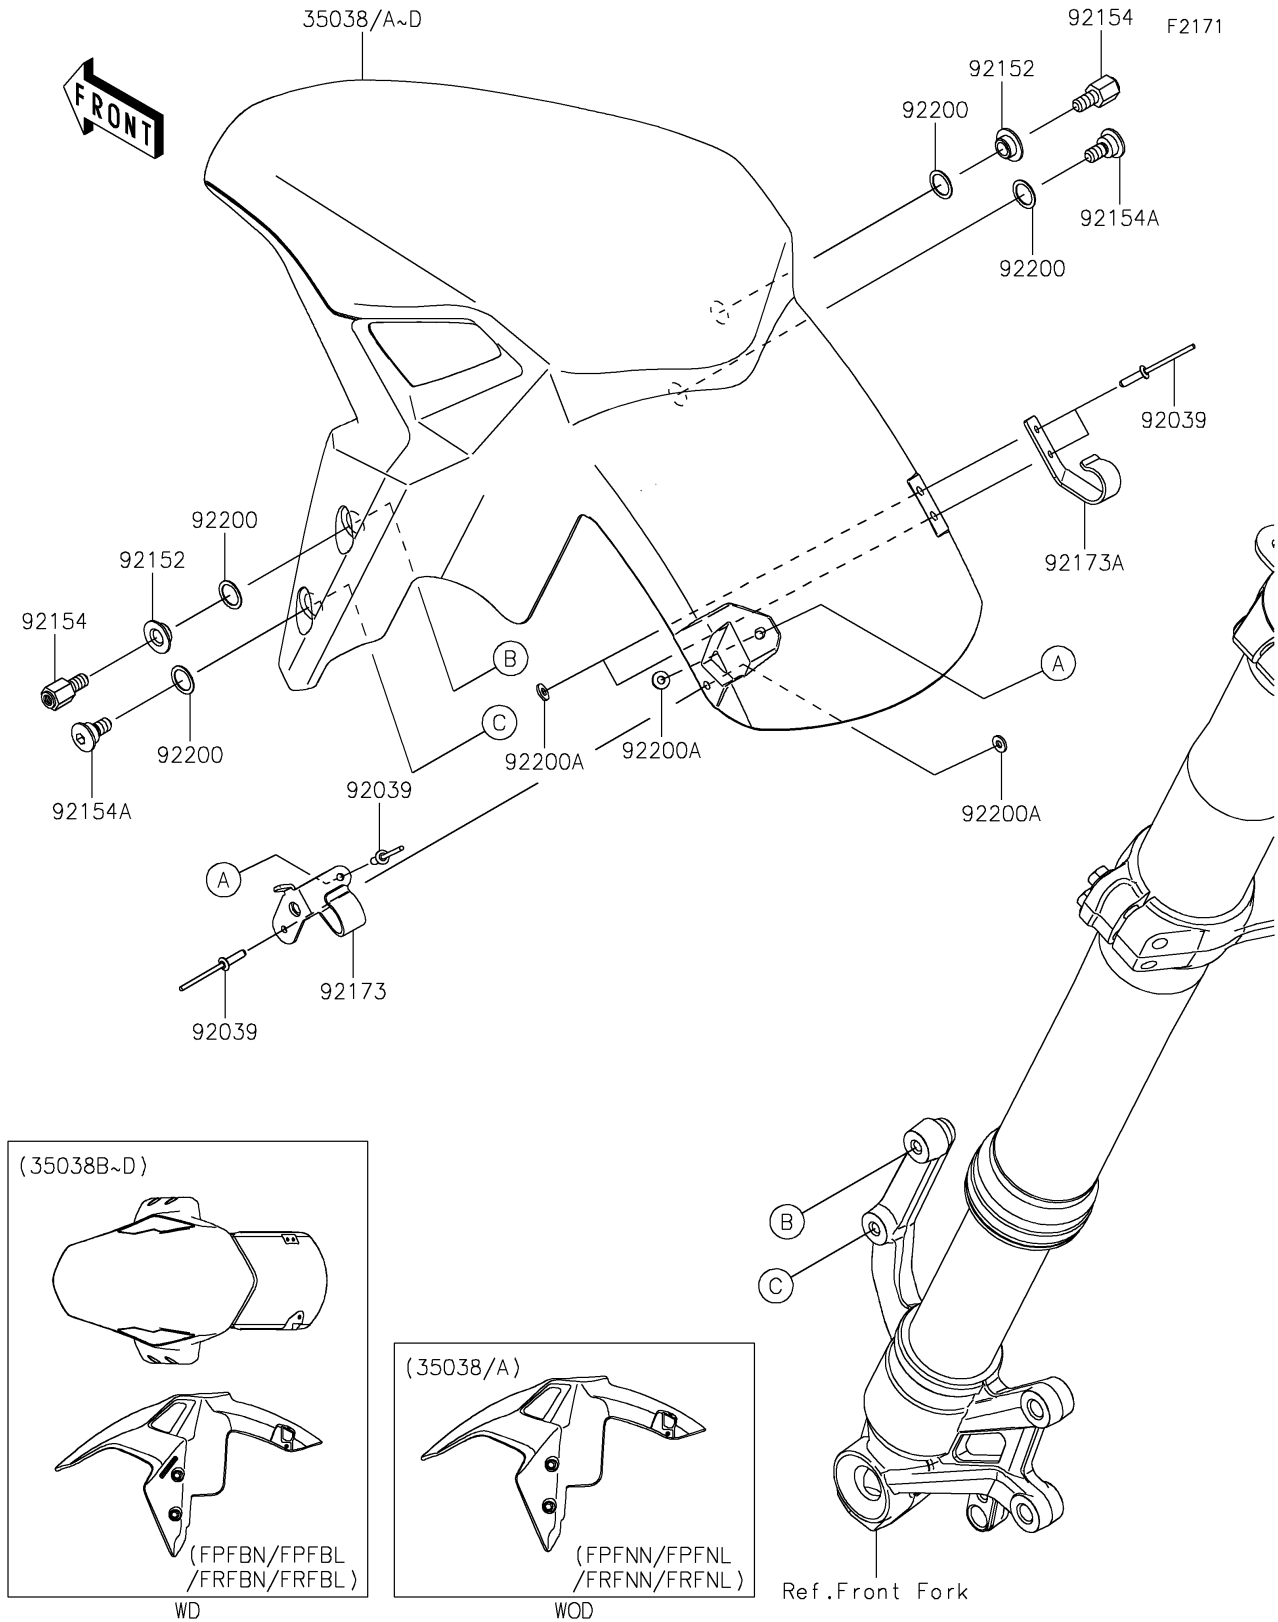

2024 Z900 ABS PARTS DIAGRAM

Front Fender(s)

2024 Z900 ABS PARTS LIST

Front Fender(s)

ITEM NAME	PART NUMBER	QUANTITY
FENDER-FRONT,M.S.BLACK (Ref # 35038A)	35038-0023-660	1
RIVET,3.2X9.5 (Ref # 92039)	92039-0752	4
COLLAR,6.5X10X5.3 (Ref # 92152)	92152-1863	2
BOLT,6MM (Ref # 92154)	92154-0746	2
BOLT,SOCKET,6X15 (Ref # 92154A)	92154-2660	2
CLAMP,LH (Ref # 92173)	92173-1600	1
CLAMP,RH (Ref # 92173A)	92173-1601	1
WASHER,10.4X14X0.5 (Ref # 92200)	92200-1880	4
WASHER,3.5X8X1 (Ref # 92200A)	92200-2480	4