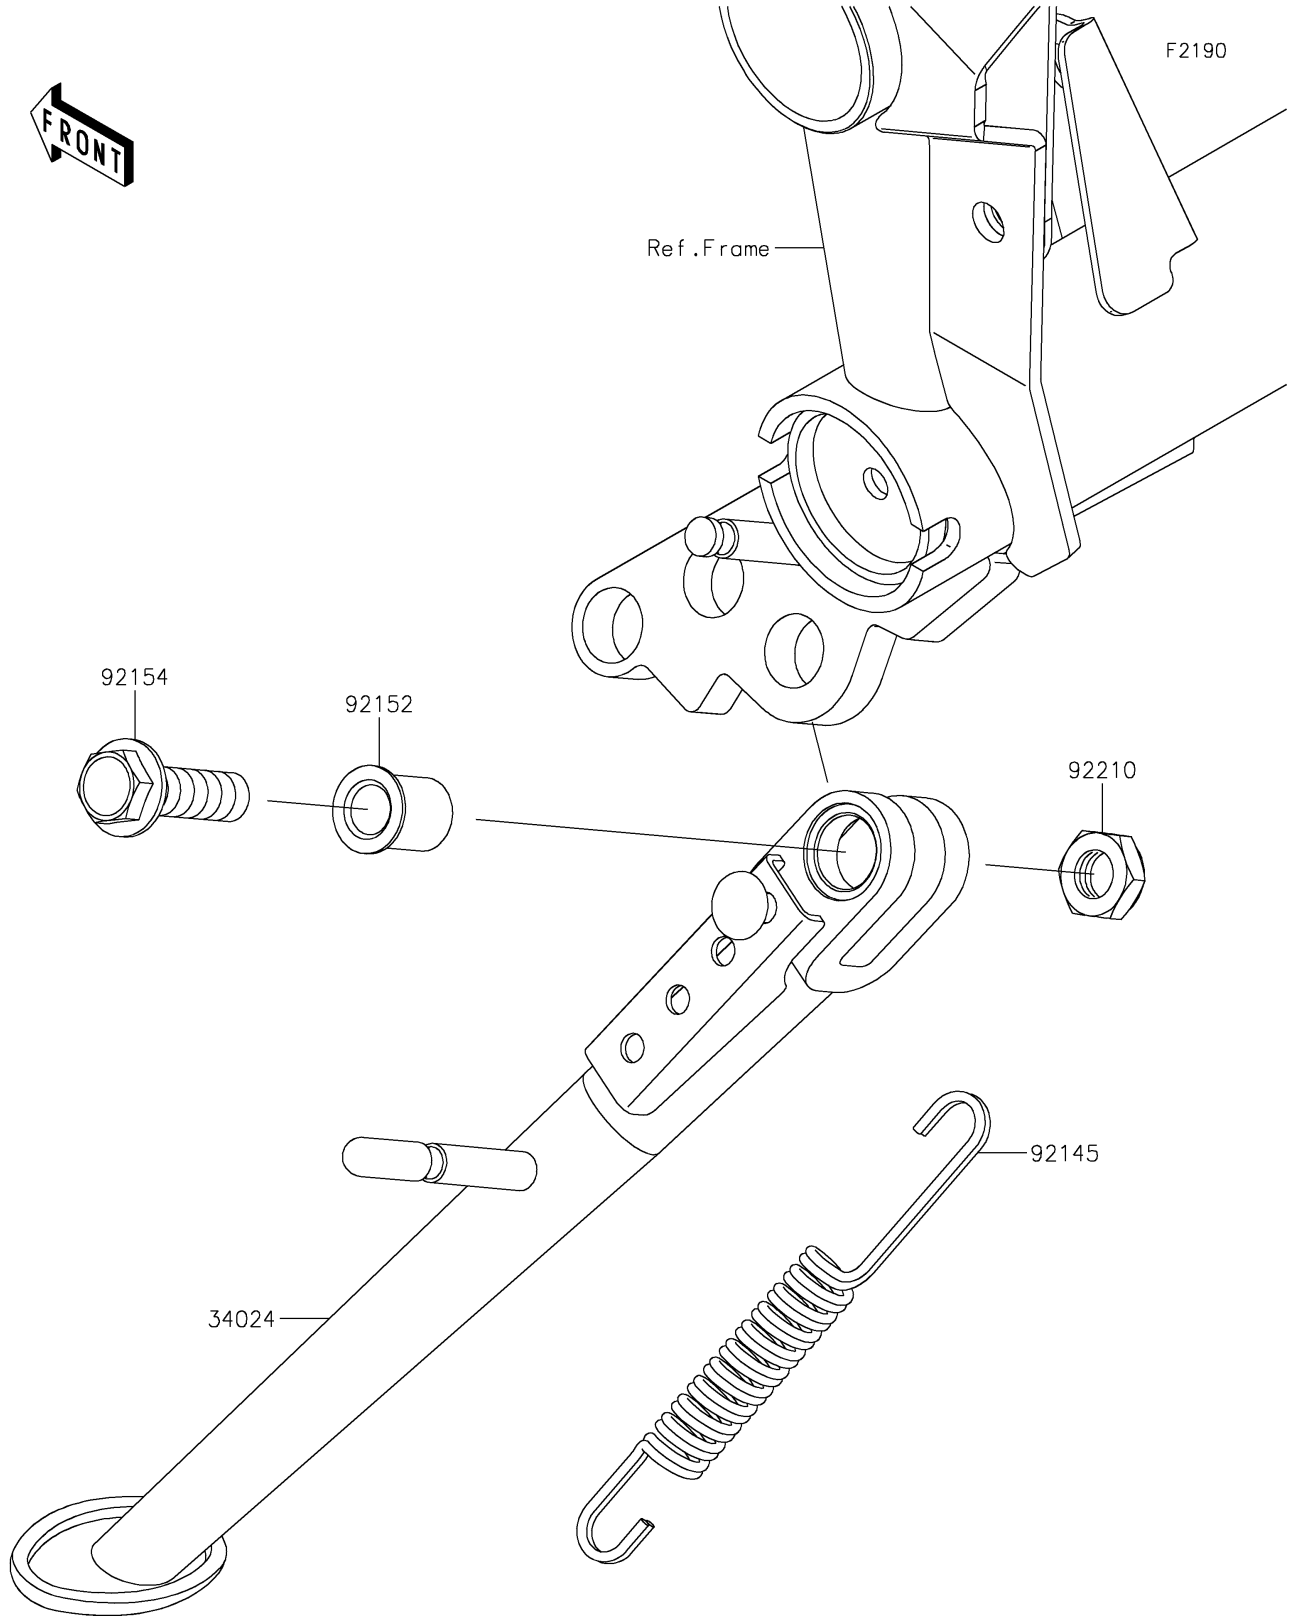

2023 Z900 ABS PARTS DIAGRAM

Stand(s)

2023 Z900 ABS PARTS LIST

Stand(s)

ITEM NAME	PART NUMBER	QUANTITY
STAND-SIDE,F.S.BLACK (Ref # 34024)	34024-0141-18R	1
SPRING,SIDE STAND (Ref # 92145)	92145-0562	1
COLLAR,10.2X15X18.6 (Ref # 92152)	92152-2248	1
BOLT,FLANGED,10X35 (Ref # 92154)	92154-4302	1
NUT,LOCK,10MM (Ref # 92210)	92210-0784	1