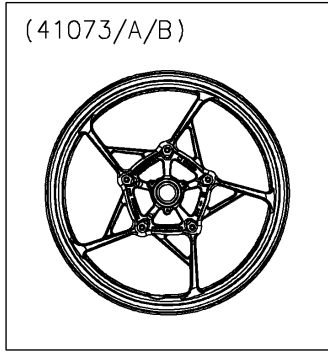

2023 Z900 ABS PARTS DIAGRAM

Front Wheel

F2230

WOD

2023 Z900 ABS PARTS LIST

Front Wheel

ITEM NAME	PART NUMBER	QUANTITY
AXLE,FR,20X199 (Ref # 41068)	41068-0618	1
WHEEL-ASSY,FR,G.BLACK (Ref # 41073B)	41073-0713-QT	1
BEARING-BALL,20X42X12 (Ref # 92045)	92045-0820	2
SEAL-OIL,BJN30427 (Ref # 92049)	92049-0130	2
COLLAR,20.2X27.2X115 (Ref # 92152)	92152-2227	1
COLLAR,20X30X10.5 (Ref # 92152A)	92152-2249	2