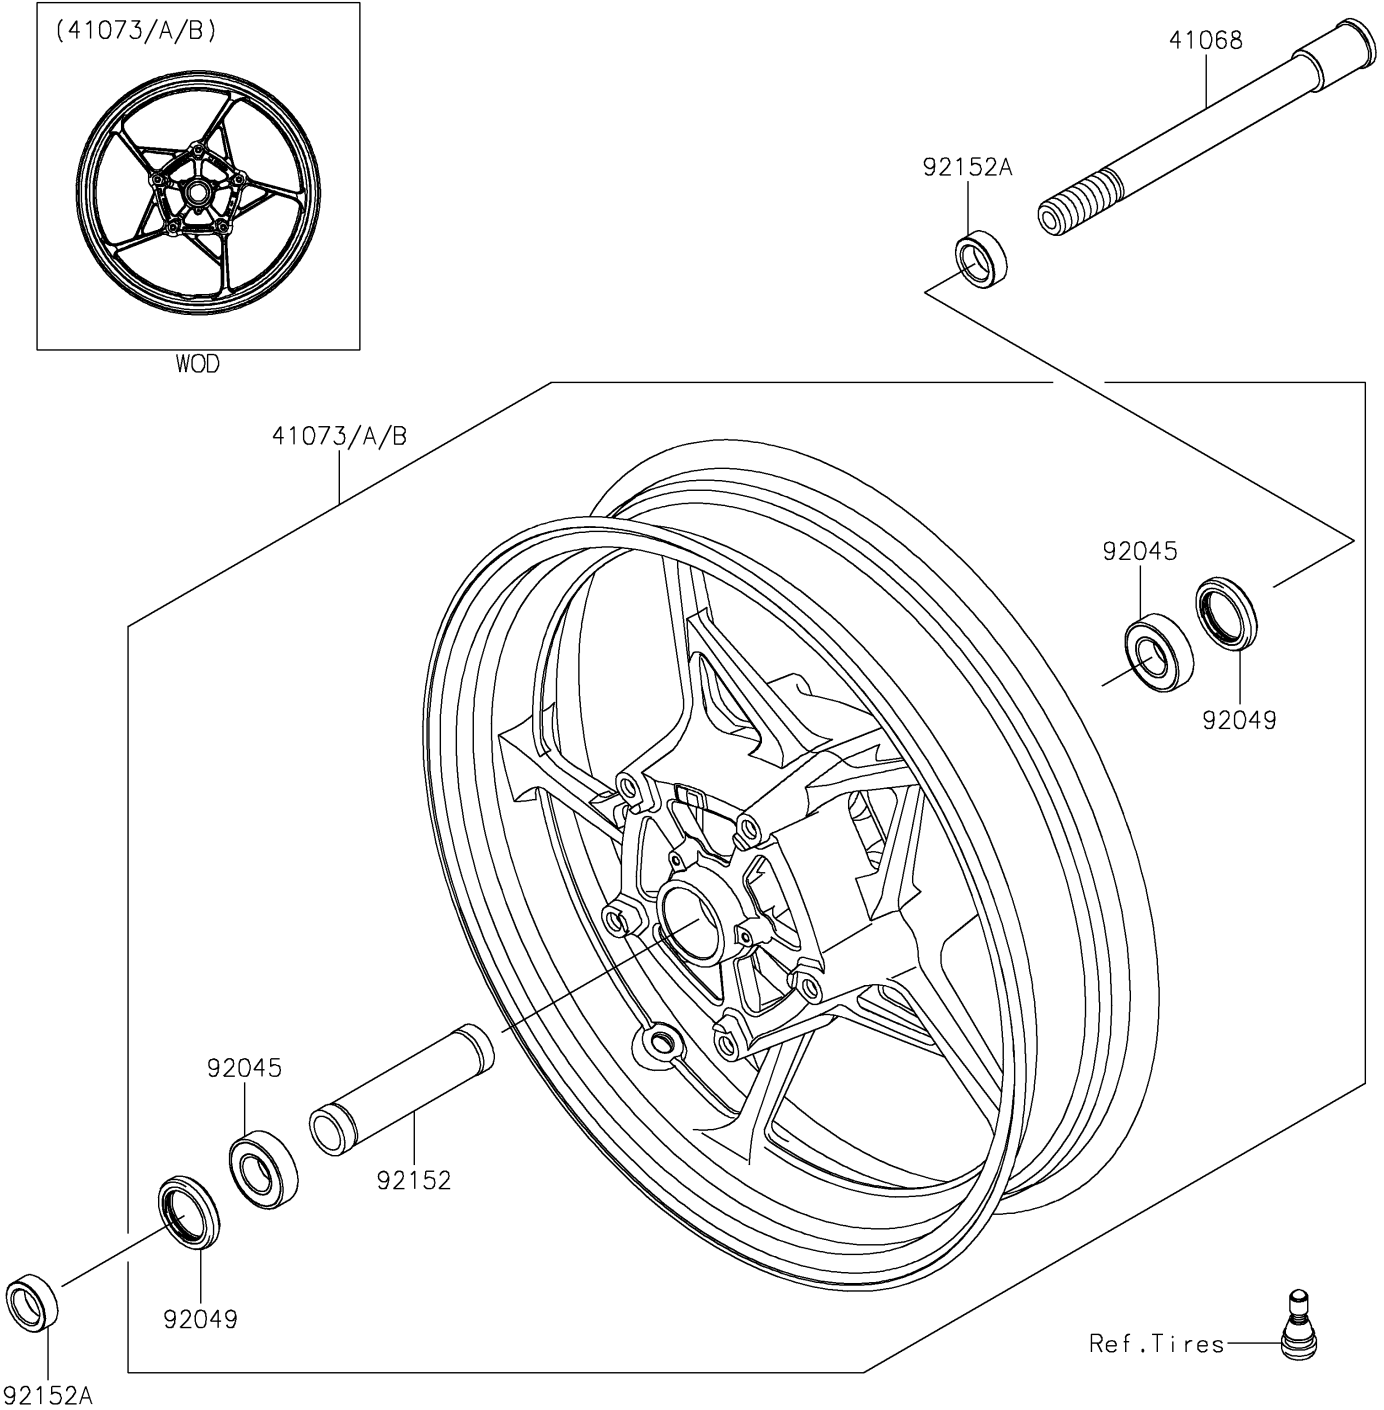

2023 Z900 ABS PARTS DIAGRAM

Front Wheel

F2230

WOD

2023 Z900 ABS PARTS LIST

Front Wheel

ITEM NAME	PART NUMBER	QUANTITY
AXLE,FR,20X199 (Ref # 41068)	41068-0618	1
WHEEL-ASSY,FR,G.BLACK (Ref # 41073B)	41073-0713-QT	1
BEARING-BALL,20X42X12 (Ref # 92045)	92045-0820	2
SEAL-OIL,BJN30427 (Ref # 92049)	92049-0130	2
COLLAR,20.2X27.2X115 (Ref # 92152)	92152-2227	1
COLLAR,20X30X10.5 (Ref # 92152A)	92152-2249	2