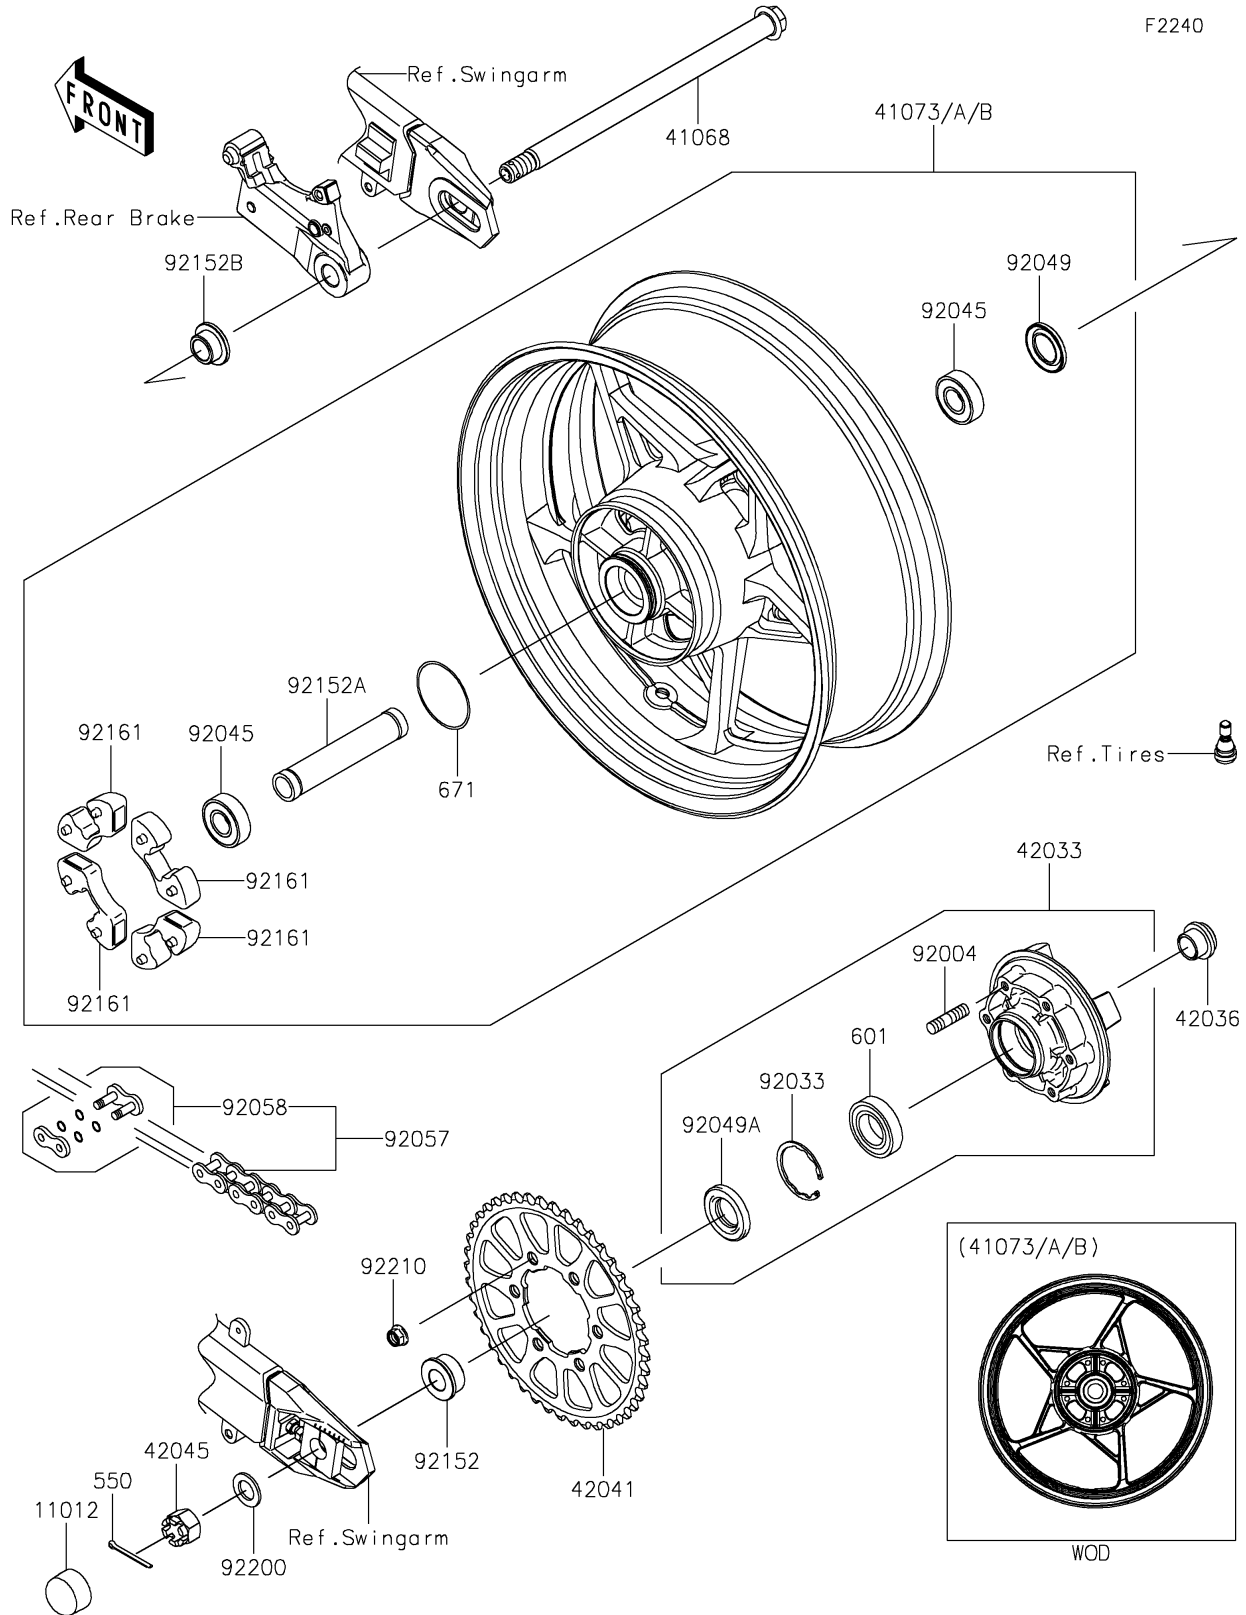

2023 Z900 ABS PARTS DIAGRAM

Rear Wheel/Chain

2023 Z900 ABS PARTS LIST

Rear Wheel/Chain

ITEM NAME	PART NUMBER	QUANTITY
CAP,AXLE NUT (Ref # 11012)	11012-1590	1
AXLE,RR,18X327.2 (Ref # 41068)	41068-0619	1
WHEEL-ASSY,RR,G.BLACK (Ref # 41073B)	41073-0706-QT	1
COUPLING-ASSY,RR HUB (Ref # 42033)	42033-0570	1
SLEEVE,RR HUB,L=23 (Ref # 42036)	42036-1251	1
SPROCKET-HUB,44T (Ref # 42041)	42041-0158	1
NUT,CASTLE,18MM (Ref # 42045)	42045-018	1
STUD,10X19 (Ref # 92004)	92004-0048	6
RING-SNAP,52MM (Ref # 92033)	92033-1043	1
BEARING-BALL,20X47X14 (Ref # 92045)	92045-0821	2
SEAL-OIL,28 47 5 (Ref # 92049)	92049-0140	1
SEAL-OIL (Ref # 92049A)	92049-1287	1
CHAIN,DRIVE,EK525RMX3/3D,114L (Ref # 92057)	92057-0672	1
JOINT-CHAIN (Ref # 92058)	92058-0041	1
COLLAR,20X35X18 (Ref # 92152)	92152-1585	1
COLLAR,20.2X27.2X141.9 (Ref # 92152A)	92152-2250	1
COLLAR,RR AXLE,RH,L=16.4 (Ref # 92152B)	92152-2698	1
DAMPER,SHOCK,RR HUB (Ref # 92161)	92161-0342	4
WASHER,19X32X2.6 (Ref # 92200)	92200-1489	1
NUT,LOCK,FLANGED,10MM (Ref # 92210)	92210-0276	6
PIN-COTTER,4.0X40 (Ref # 550)	550AA4040	1
BEARING-BALL (Ref # 601)	601B6205UU	1
O RING,60MM (Ref # 671)	671B2560	1