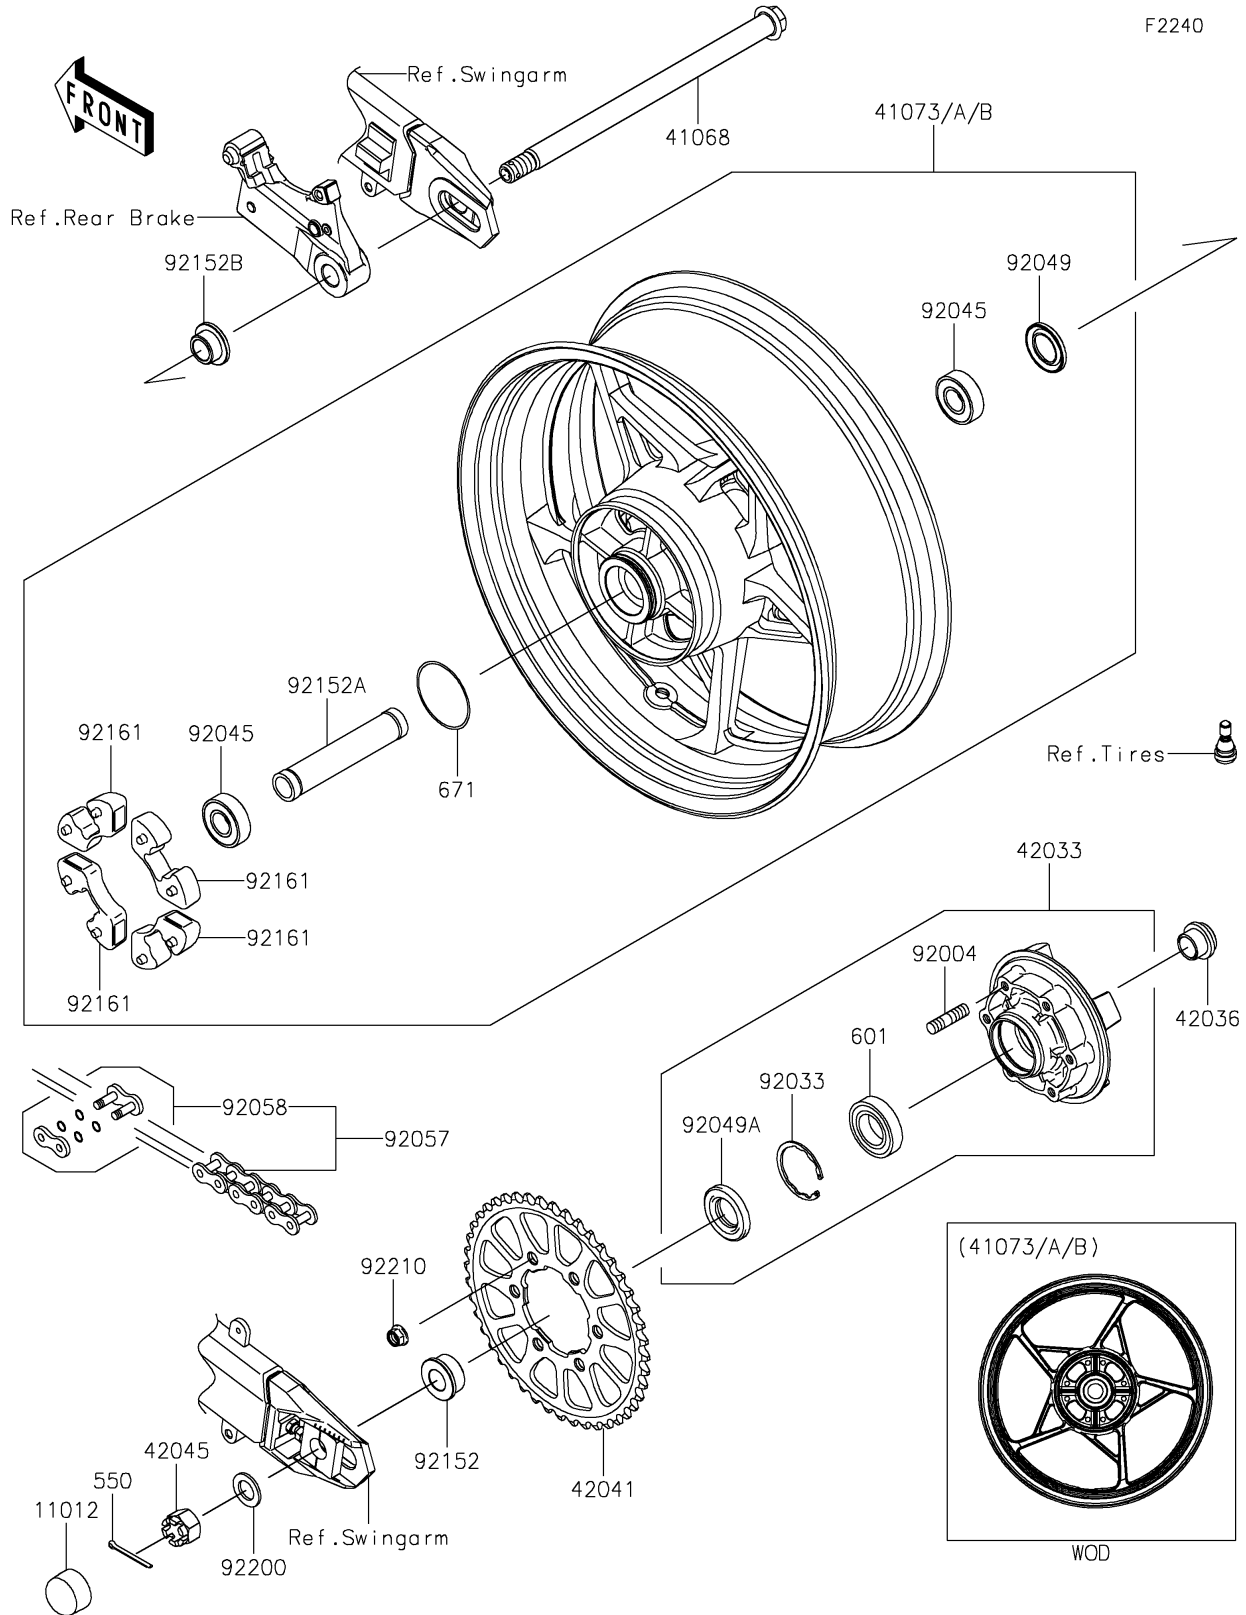

# 2024 Z900 ABS PARTS DIAGRAM

Rear Wheel/Chain

## 2024 Z900 ABS PARTS LIST

### Rear Wheel/Chain

ITEM NAME	PART NUMBER	QUANTITY
CAP,AXLE NUT (Ref # 11012)	11012-1590	1
AXLE,RR,18X327.2 (Ref # 41068)	41068-0619	1
WHEEL-ASSY,RR,G.BLACK (Ref # 41073B)	41073-0706-QT	1
COUPLING-ASSY,RR HUB (Ref # 42033)	42033-0570	1
SLEEVE,RR HUB,L=23 (Ref # 42036)	42036-1251	1
SPROCKET-HUB,44T (Ref # 42041)	42041-0158	1
NUT,CASTLE,18MM (Ref # 42045)	42045-018	1
STUD,10X19 (Ref # 92004)	92004-0048	6
RING-SNAP,52MM (Ref # 92033)	92033-1043	1
BEARING-BALL,20X47X14 (Ref # 92045)	92045-0821	2
SEAL-OIL,28 47 5 (Ref # 92049)	92049-0140	1
SEAL-OIL (Ref # 92049A)	92049-1287	1
CHAIN,DRIVE,EK525RMX3/3D,114L (Ref # 92057)	92057-0672	1
JOINT-CHAIN (Ref # 92058)	92058-0041	1
COLLAR,20X35X18 (Ref # 92152)	92152-1585	1
COLLAR,20.2X27.2X141.9 (Ref # 92152A)	92152-2250	1
COLLAR,RR AXLE,RH,L=16.4 (Ref # 92152B)	92152-2698	1
DAMPER,SHOCK,RR HUB (Ref # 92161)	92161-0342	4
WASHER,19X32X2.6 (Ref # 92200)	92200-1489	1
NUT,LOCK,FLANGED,10MM (Ref # 92210)	92210-0276	6
PIN-COTTER,4.0X40 (Ref # 550)	550AA4040	1
BEARING-BALL (Ref # 601)	601B6205UU	1
O RING,60MM (Ref # 671)	671B2560	1