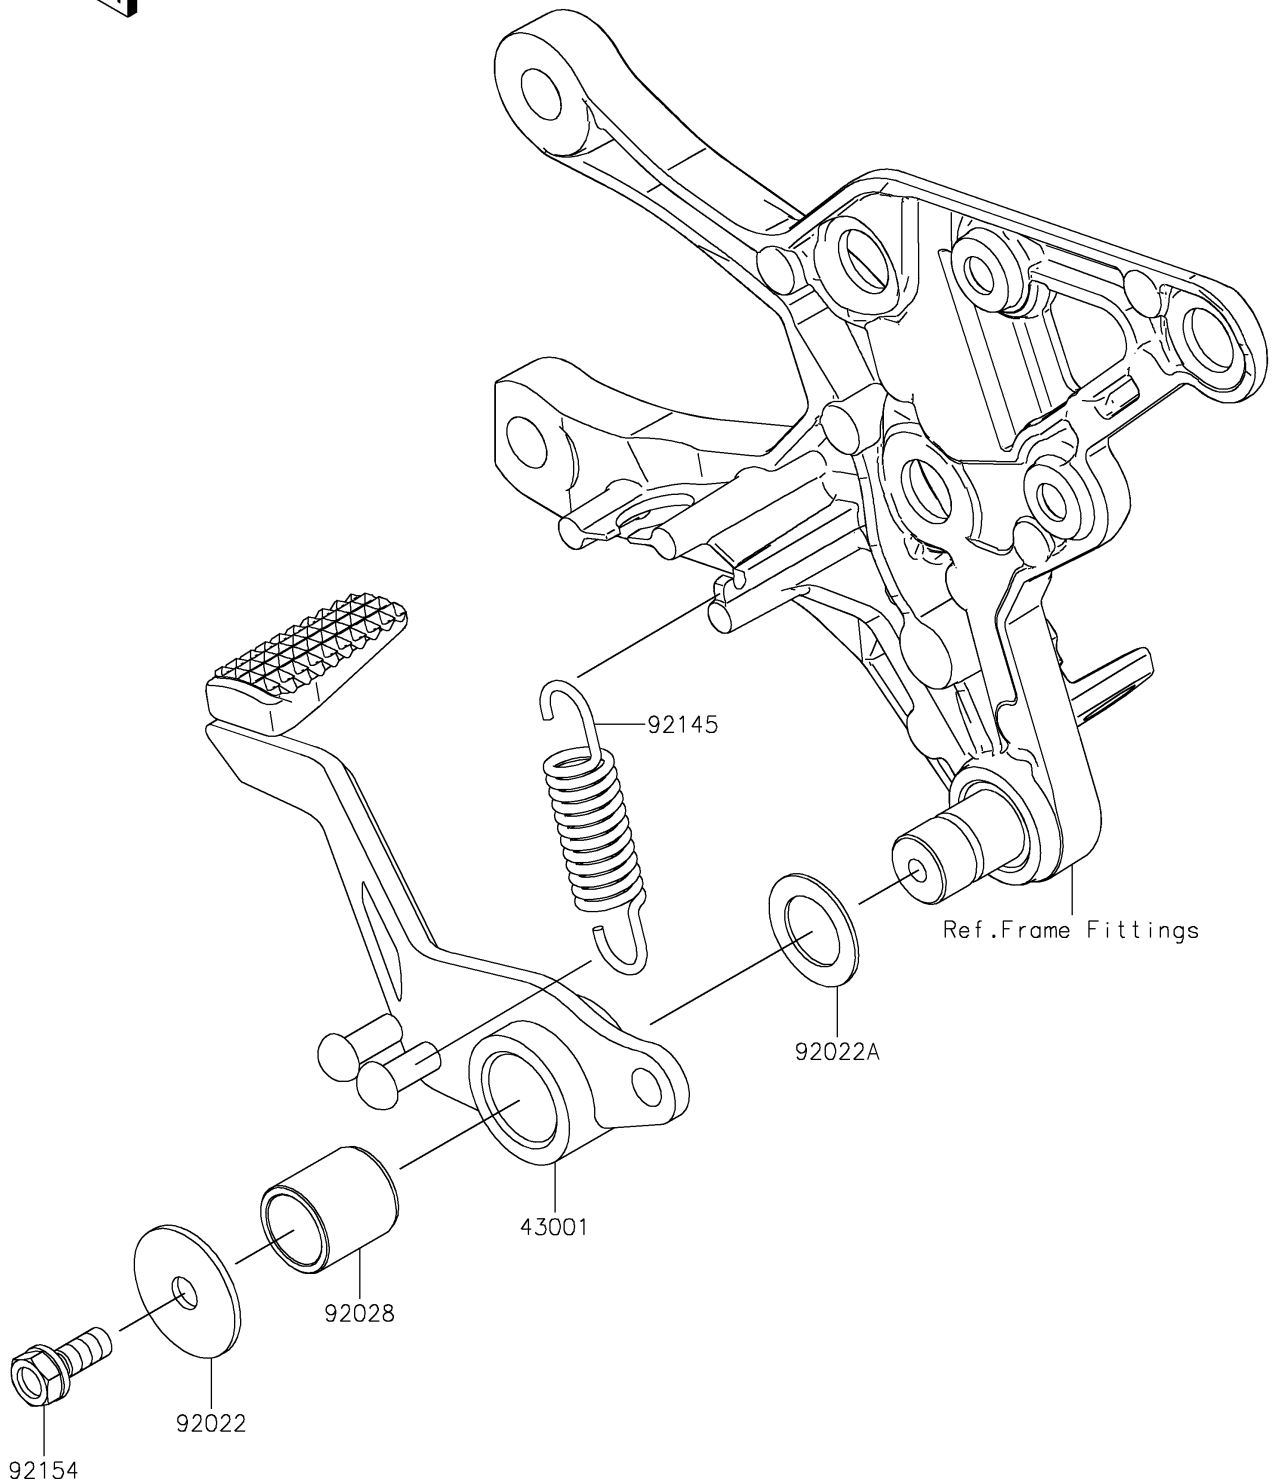

2023 Z900 ABS PARTS DIAGRAM

Brake Pedal/Torque Link

F2260

2023 Z900 ABS PARTS LIST

Brake Pedal/Torque Link

ITEM NAME	PART NUMBER	QUANTITY
LEVER-BRAKE (Ref # 43001)	43001-0749	1
WASHER,7X28X1.6 (Ref # 92022)	92022-1282	1
WASHER,15.3X24X1 (Ref # 92022A)	92022-326	1
BUSHING,BRAKE PEDAL (Ref # 92028)	92028-1282	1
SPRING,BRAKE PEDAL (Ref # 92145)	92145-0893	1
BOLT,UPSET-WS,6X16 (Ref # 92154)	92154-0935	1