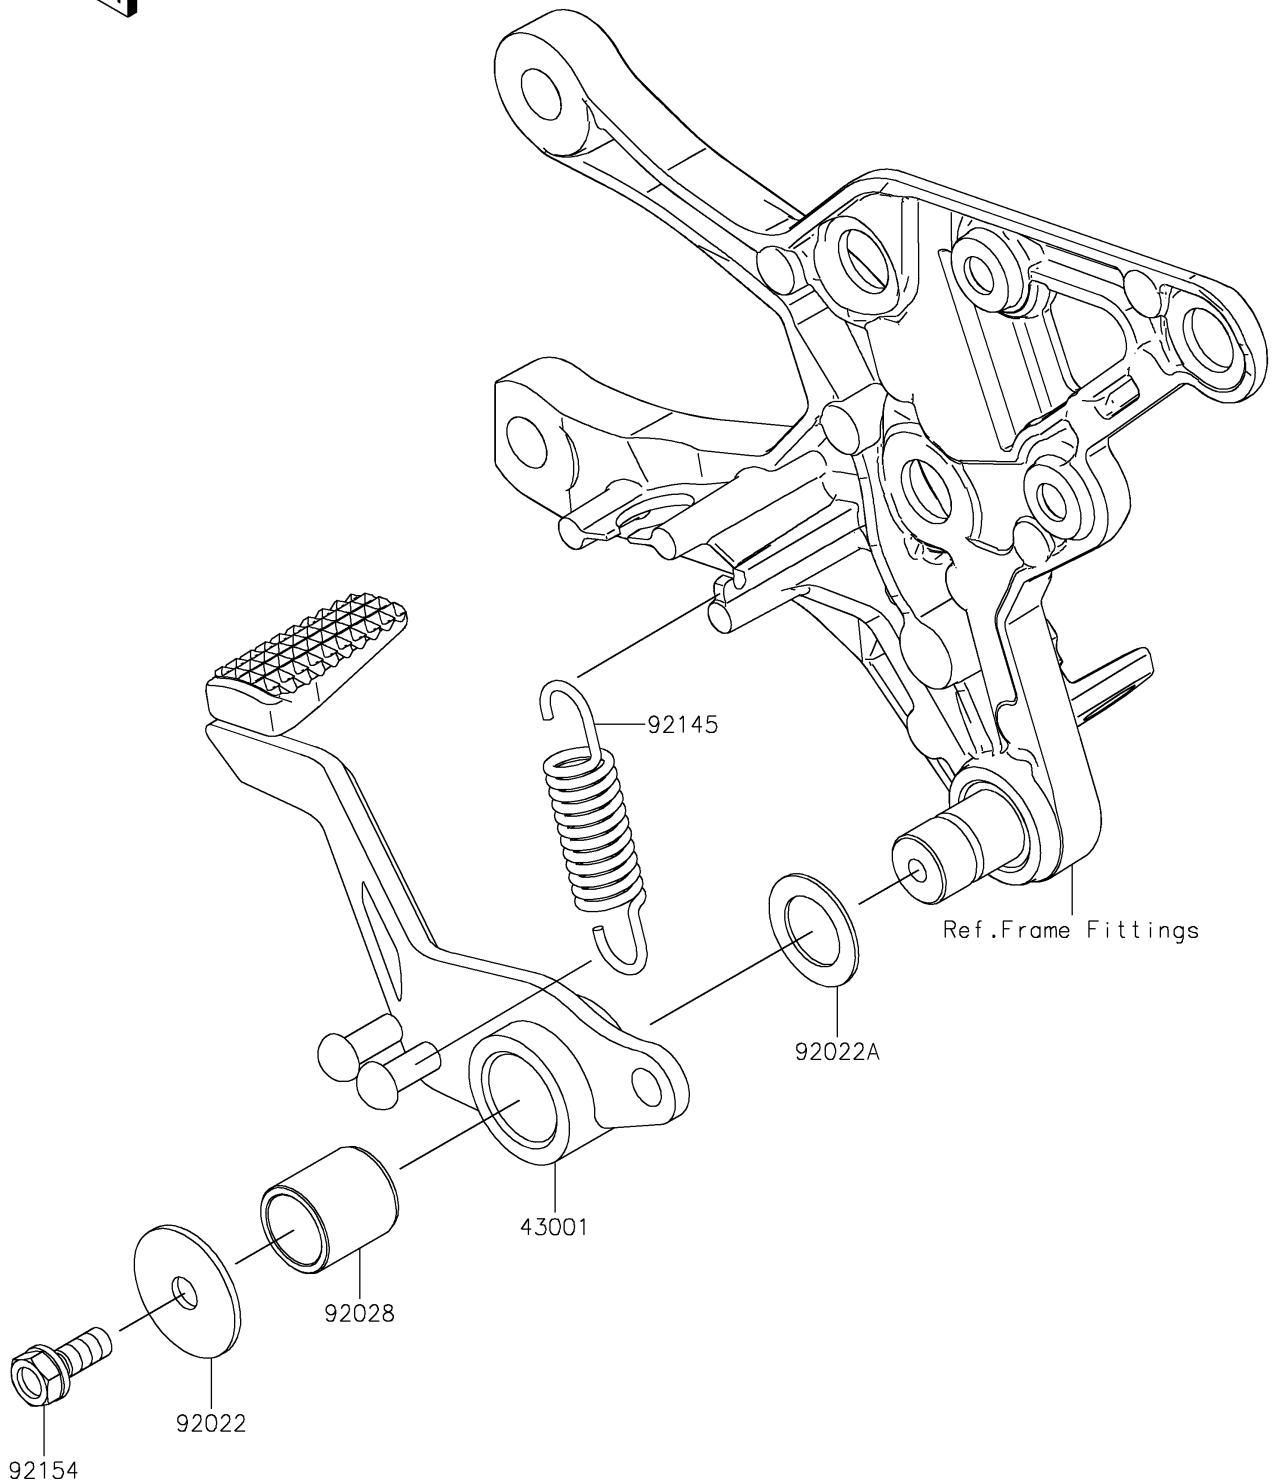

2024 Z900 ABS PARTS DIAGRAM

Brake Pedal/Torque Link

F2260

2024 Z900 ABS PARTS LIST

Brake Pedal/Torque Link

ITEM NAME	PART NUMBER	QUANTITY
LEVER-BRAKE (Ref # 43001)	43001-0749	1
WASHER,7X28X1.6 (Ref # 92022)	92022-1282	1
WASHER,15.3X24X1 (Ref # 92022A)	92022-326	1
BUSHING,BRAKE PEDAL (Ref # 92028)	92028-1282	1
SPRING,BRAKE PEDAL (Ref # 92145)	92145-0893	1
BOLT,UPSET-WS,6X16 (Ref # 92154)	92154-0935	1