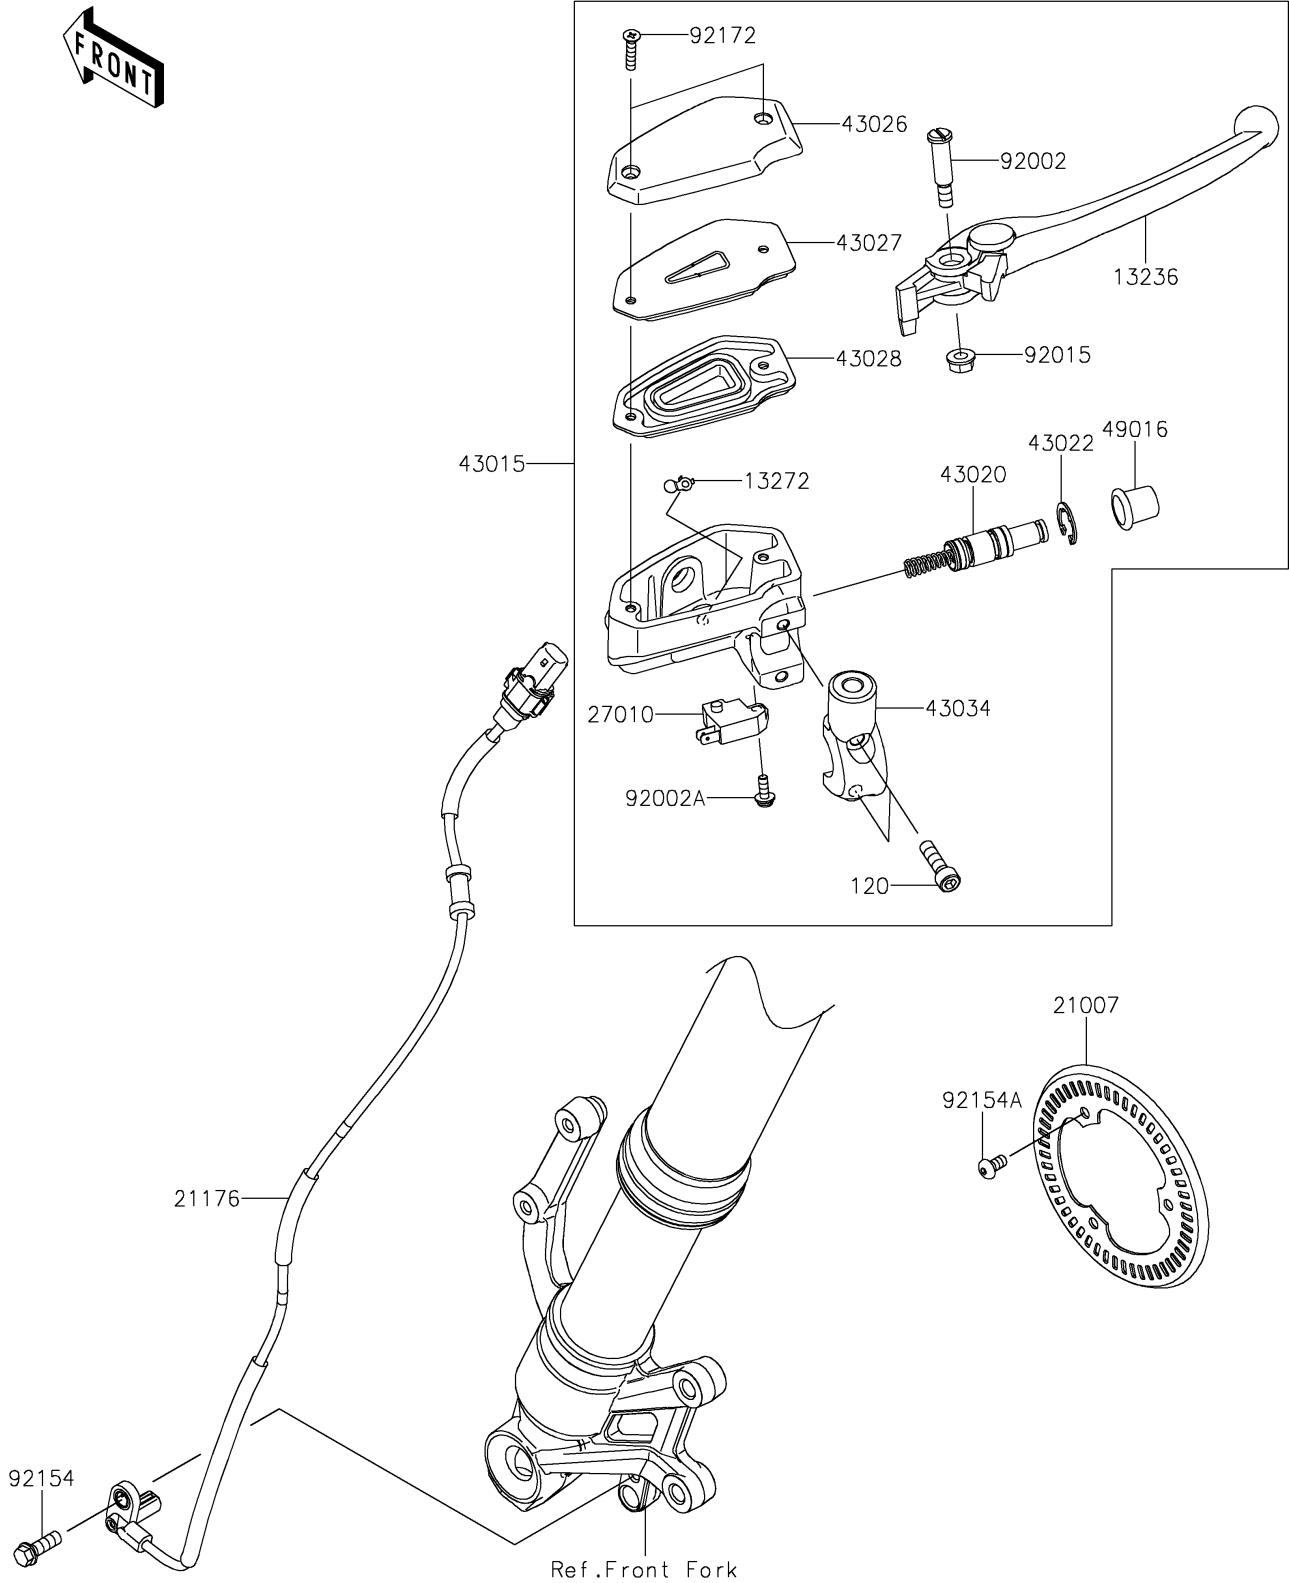

2023 Z900 ABS PARTS DIAGRAM

Front Master Cylinder

F2291

2023 Z900 ABS PARTS LIST

Front Master Cylinder

ITEM NAME	PART NUMBER	QUANTITY
LEVER-COMP,FRONT BRAKE (Ref # 13236)	13236-0140	1
PLATE (Ref # 13272)	13272-0573	1
ROTOR,SENSOR,FR (Ref # 21007)	21007-0671	1
SENSOR,SPEED,FR (Ref # 21176)	21176-0911	1
SWITCH,BRAKE (Ref # 27010)	27010-0762	1
CYLINDER-ASSY-MASTER,FR (Ref # 43015)	43015-0703	1
PISTON-COMP-BRAKE (Ref # 43020)	43020-0008	1
STOPPER-BRAKE,PISTON (Ref # 43022)	43022-1010	1
CAP-BRAKE (Ref # 43026)	43026-0019	1
PLATE-DIAPHRAGM (Ref # 43027)	43027-0008	1
DIAPHRAGM (Ref # 43028)	43028-0015	1
HOLDER-BRAKE,MASTER CYLINDER (Ref # 43034)	43034-0049	1
COVER-SEAL,MASTER CYLINDER (Ref # 49016)	49016-1044	1
BOLT,LEVER SET,BLACK (Ref # 92002)	92002-1322	1
BOLT,SCREW,4X12 (Ref # 92002A)	92002-1323	1
NUT,FLANGED,6MM (Ref # 92015)	92015-1528	1
BOLT,FLANGED,6X18 (Ref # 92154)	92154-0784	1
BOLT,SOCKET,5X10 (Ref # 92154A)	92154-2801	3
SCREW,4X20 (Ref # 92172)	92172-0320	2
BOLT-SOCKET,6X22 (Ref # 120)	120CB0622	2