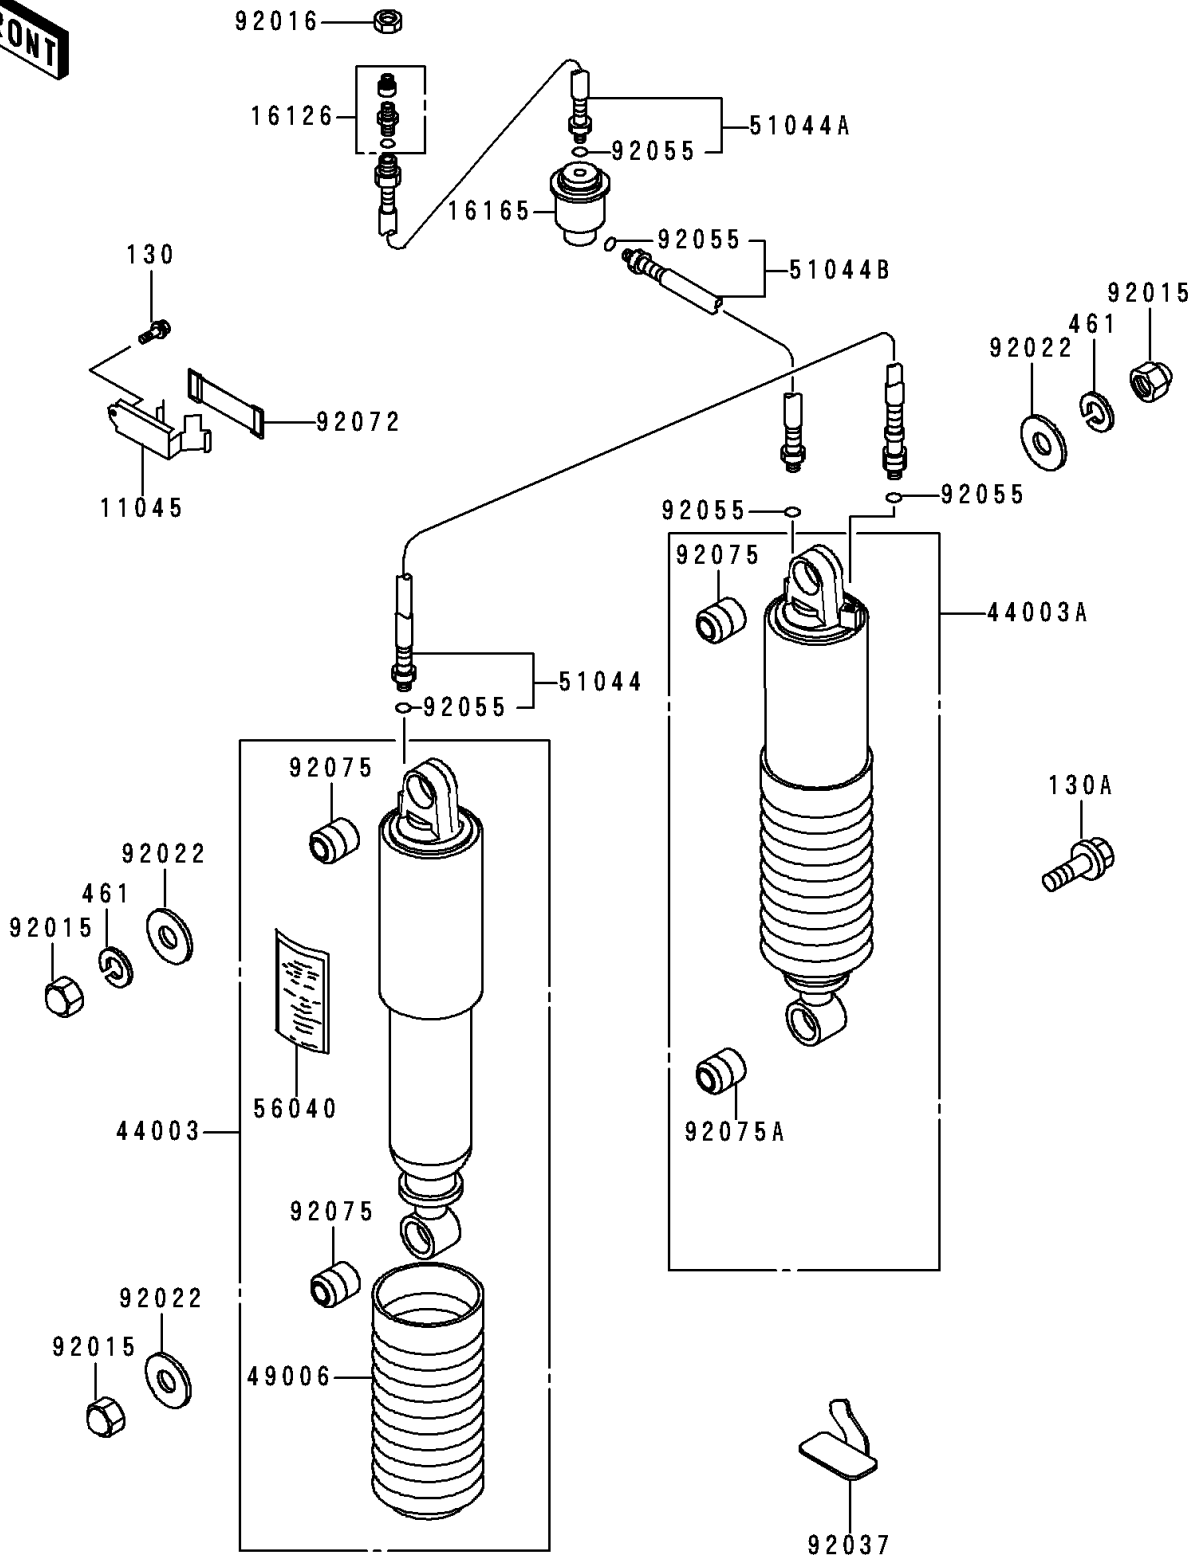

1998 Voyager XII PARTS DIAGRAM

Suspension/Shock Absorber

F2151

1998 Voyager XII PARTS LIST

Suspension/Shock Absorber

ITEM NAME	PART NUMBER	QUANTITY
-----------	-------------	----------