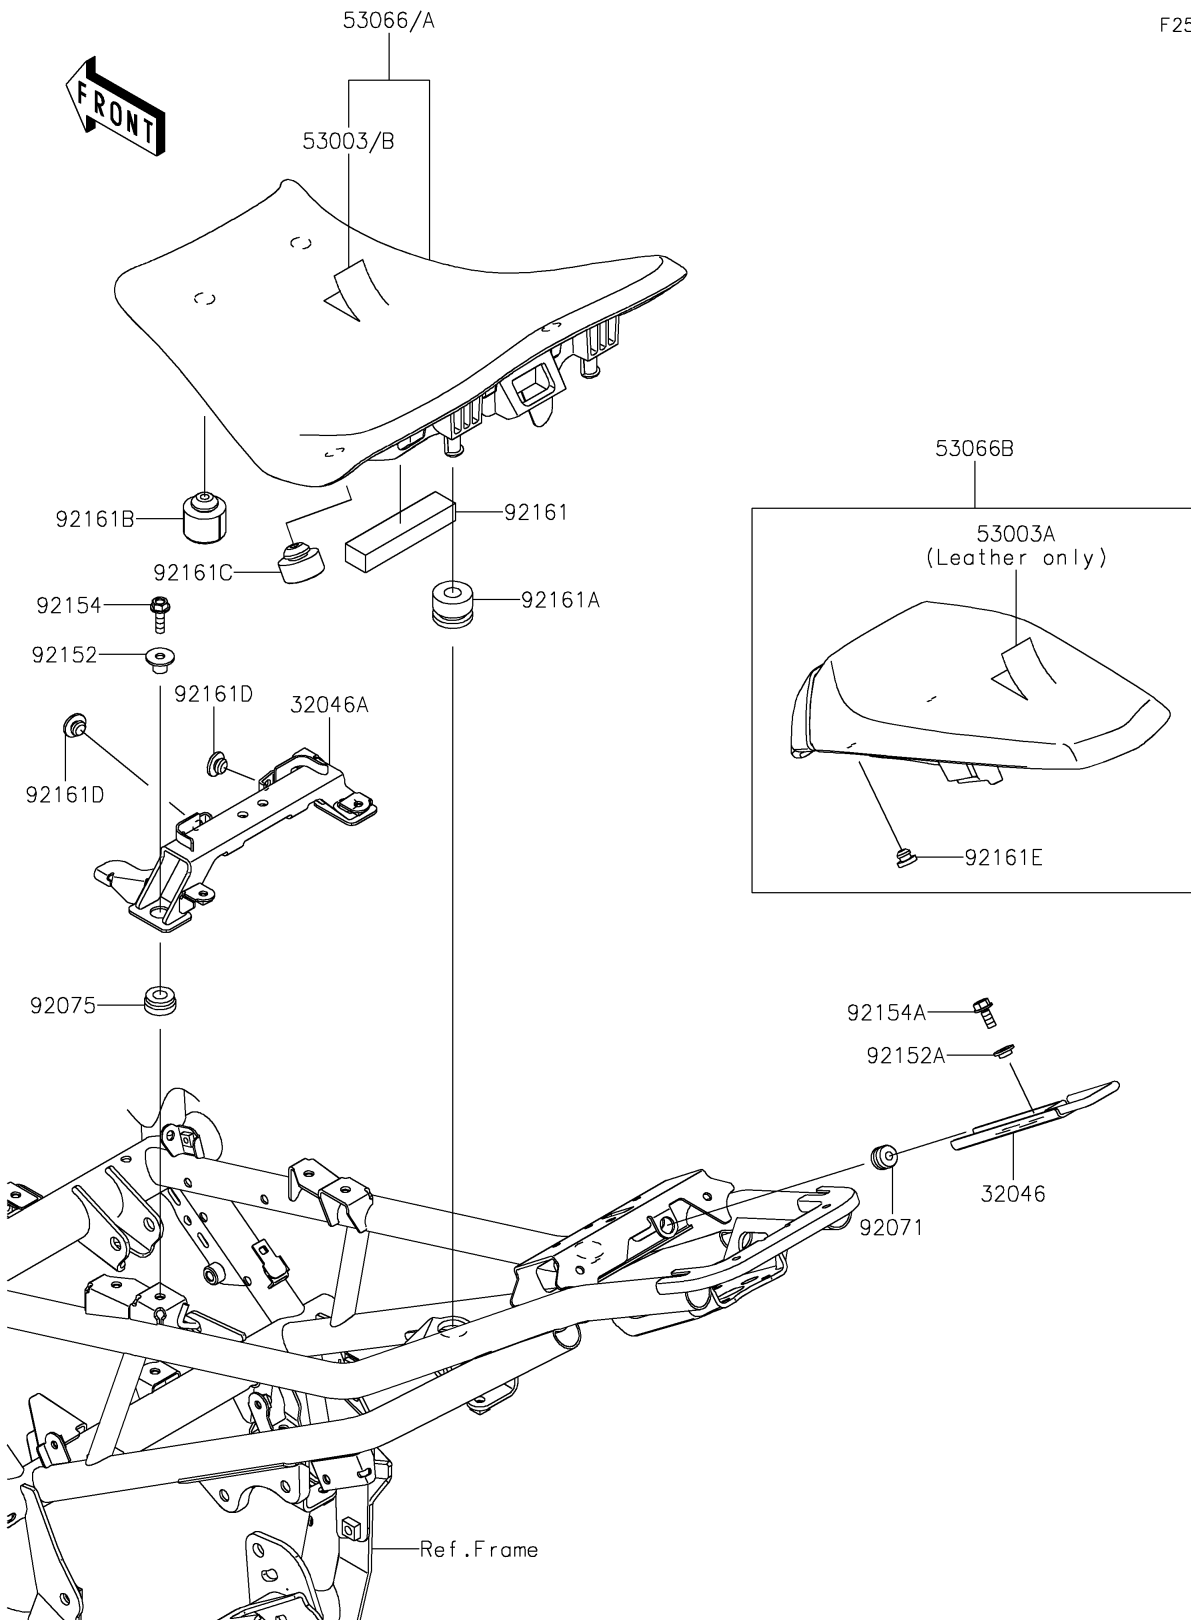

2023 Z900 ABS PARTS DIAGRAM

Seat

F2510

2023 Z900 ABS PARTS LIST

Seat

| ITEM NAME | PART NUMBER | QUANTITY |
|---------------------------------------|----------------|----------|
| BRACKET-SEAT,FR LOCK (Ref # 32046) | 32046-0401 | 1 |
| BRACKET-SEAT,FR (Ref # 32046A) | 32046-0450 | 1 |
| LEATHER,FR SEAT,BLACK (Ref # 53003) | 53003-0432-MA | 1 |
| LEATHER,RR SEAT,BLACK (Ref # 53003A) | 53003-0433-MA | 1 |
| SEAT-ASSY,FR,LOW,BLACK (Ref # 53066A) | 53066-0657-MA | 1 |
| SEAT-ASSY,RR,BLACK+BLK (Ref # 53066B) | 53066-0668-12Y | 1 |
| GROMMET (Ref # 92071) | 92071-0038 | 1 |
| DAMPER (Ref # 92075) | 92075-277 | 2 |
| COLLAR (Ref # 92152) | 92152-2616 | 2 |
| COLLAR,L=4.6 (Ref # 92152A) | 92152-2694 | 1 |
| BOLT,FLANGED,6X20 (Ref # 92154) | 92154-0776 | 2 |
| BOLT-FLANGED,6X14 (Ref # 92154A) | 92154-4292 | 1 |
| DAMPER,20X90X15 (Ref # 92161) | 92161-1867 | 1 |
| DAMPER,12X28X21 (Ref # 92161A) | 92161-1913 | 2 |
| DAMPER,14X30X22 (Ref # 92161B) | 92161-1969 | 2 |
| DAMPER,14X30X14.5 (Ref # 92161C) | 92161-1970 | 2 |
| DAMPER (Ref # 92161D) | 92161-2250 | 2 |
| DAMPER (Ref # 92161E) | 92161-2308 | 2 |