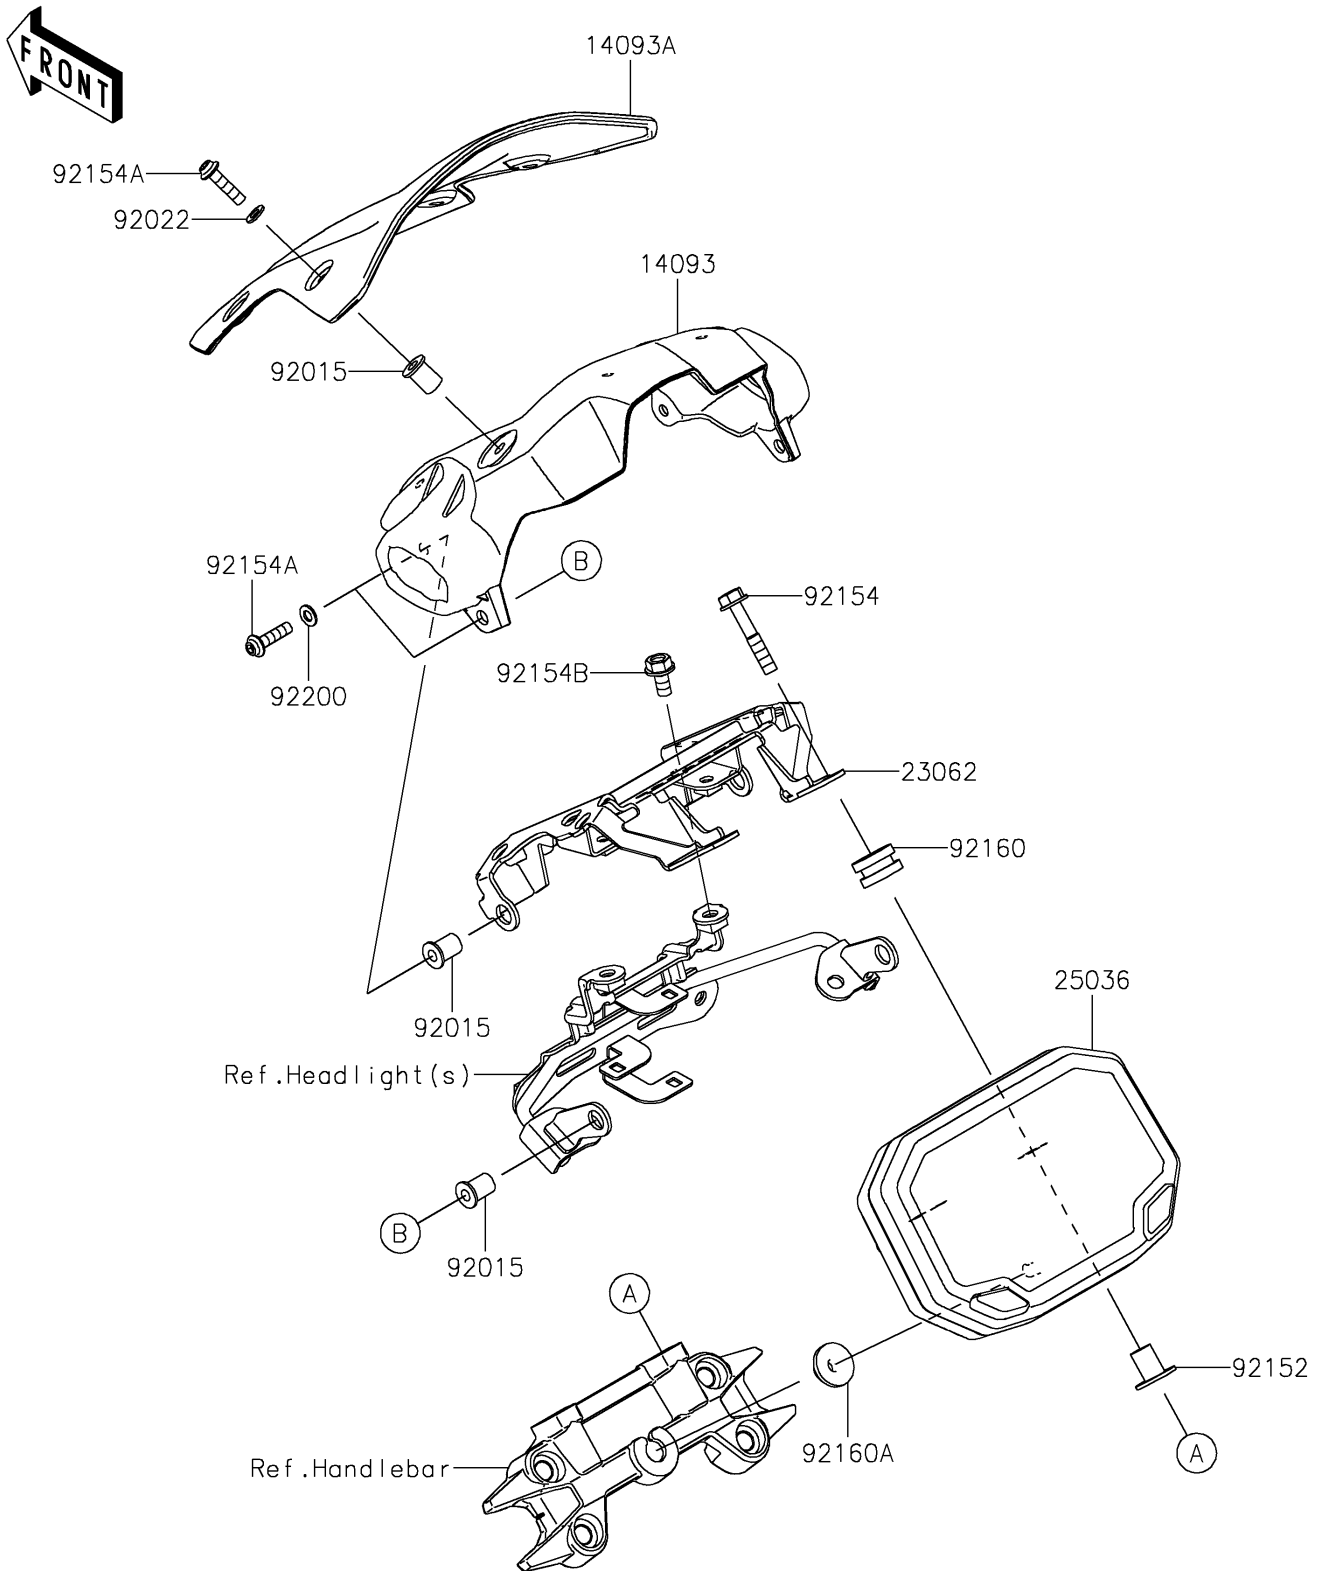

# 2023 Z900 ABS PARTS DIAGRAM

Meter(s)

F2530

## 2023 Z900 ABS PARTS LIST

Meter(s)

ITEM NAME	PART NUMBER	QUANTITY
COVER,SIGNAL LAMP,M.S.BLACK (Ref # 14093)	14093-0928-660	1
COVER,METER (Ref # 14093A)	14093-0929	1
BRACKET-COMP,METER COVER (Ref # 23062)	23062-1238	1
METER-ASSY,TFT DISPLAY (Ref # 25036)	25036-0115	1
NUT,WELL,5MM (Ref # 92015)	92015-1757	8
WASHER,5.1X10X1.0 (Ref # 92022)	92022-1977	4
COLLAR (Ref # 92152)	92152-0604	2
BOLT,FLANGED,6X35 (Ref # 92154)	92154-4191	2
BOLT,SOCKET,5X20 (Ref # 92154A)	92154-4301	8
BOLT-FLANGED,6X12 (Ref # 92154B)	92154-4305	2
DAMPER,10X20X12 (Ref # 92160)	92160-1167	2
DAMPER (Ref # 92160A)	92160-1613	1
WASHER,5.2X10X1 (Ref # 92200)	92200-2286	4