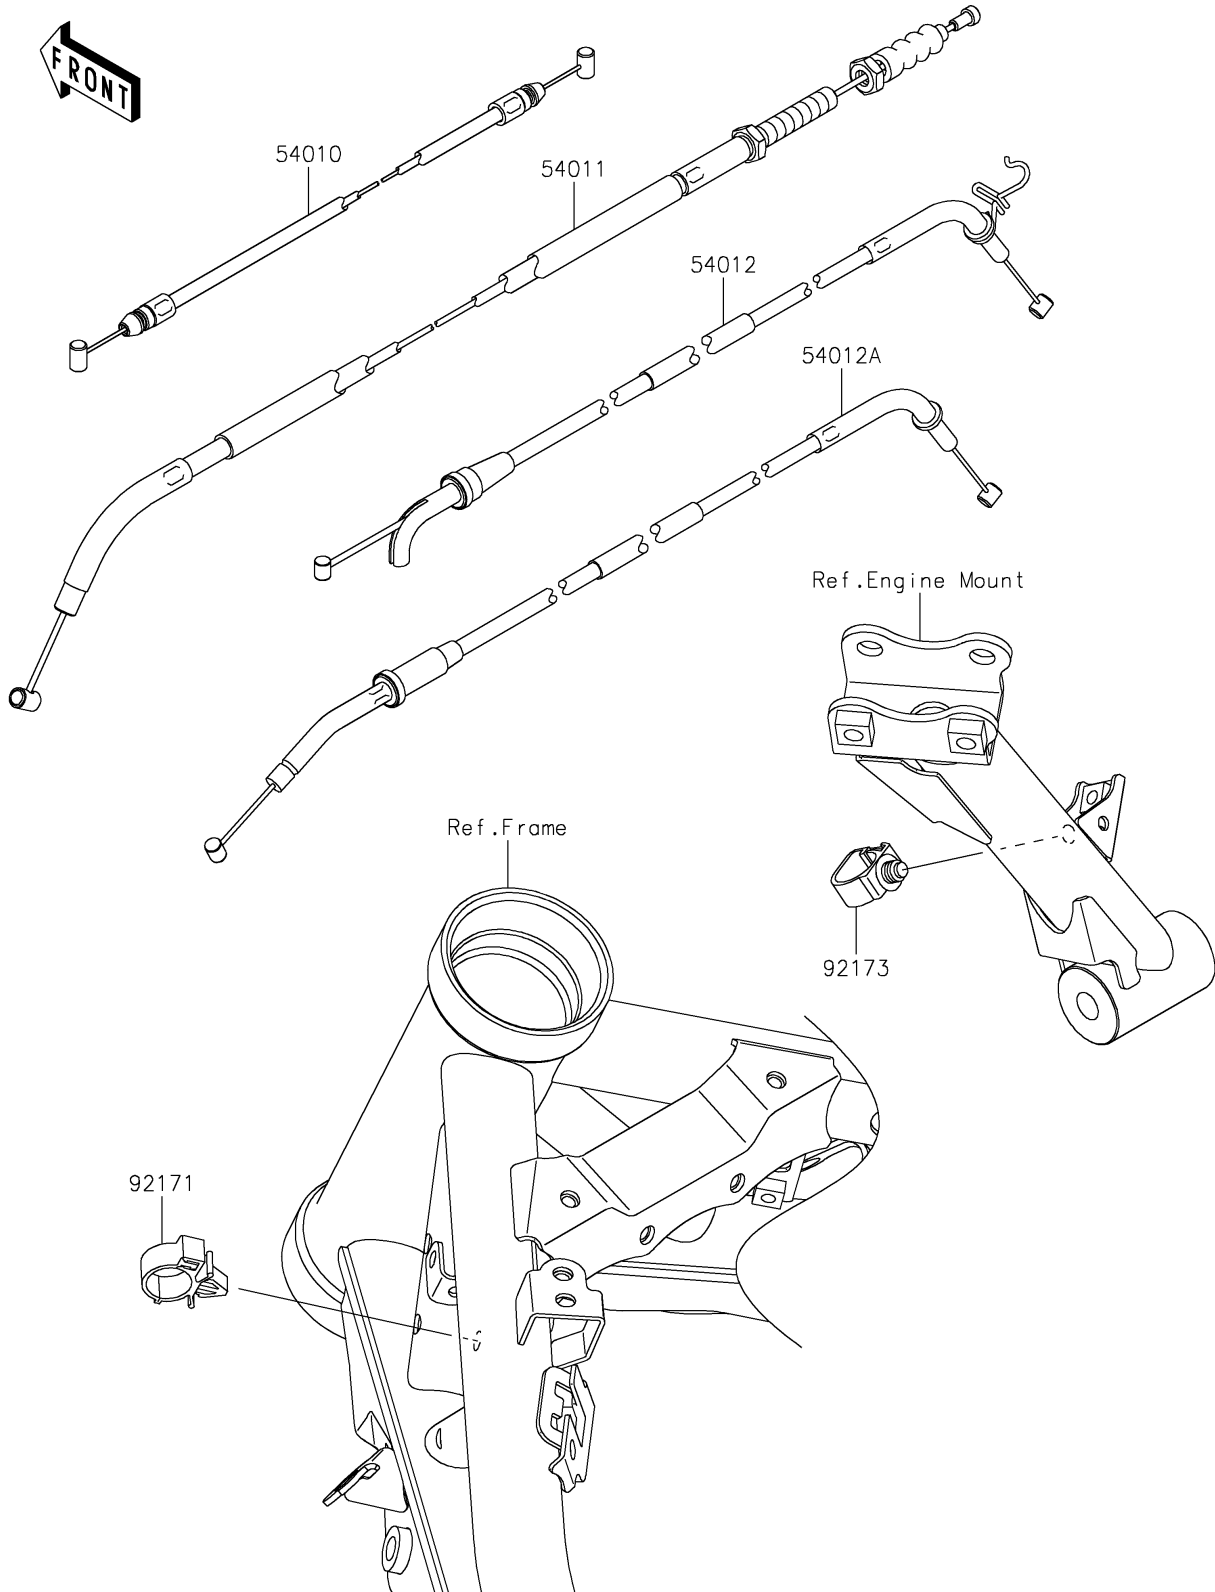

2023 Z900 ABS PARTS DIAGRAM

Cables

F2540

2023 Z900 ABS PARTS LIST

Cables

ITEM NAME	PART NUMBER	QUANTITY
CABLE,SEAT LOCK (Ref # 54010)	54010-0614	1
CABLE-CLUTCH (Ref # 54011)	54011-0644	1
CABLE-THROTTLE (Ref # 54012)	54012-0646	1
CABLE-THROTTLE (Ref # 54012A)	54012-0647	1
CLAMP (Ref # 92171)	92171-0782	1
CLAMP,HOLDER CLIP (Ref # 92173)	92173-0868	1