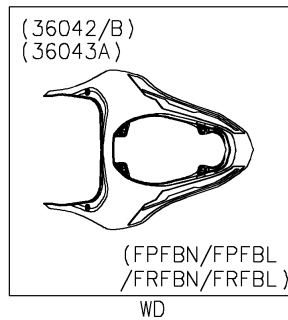

2023 Z900 ABS PARTS DIAGRAM

Seat Cover

2023 Z900 ABS PARTS LIST

Seat Cover

ITEM NAME	PART NUMBER	QUANTITY
COVER-TAIL,M.S.BLACK (Ref # 36043)	36043-5097-660	1
PAD,7X44X1 (Ref # 39156)	39156-2181	1
TAPE,8X35 (Ref # 39188)	39188-0564	4
COLLAR,5.6X8X5 (Ref # 92152)	92152-2339	4
BOLT,SOCKET,5X16 (Ref # 92154)	92154-4294	4
SCREW,5X10 (Ref # 92172)	92172-1194	2
WASHER,8.2X12X0.5 (Ref # 92200)	92200-1887	4