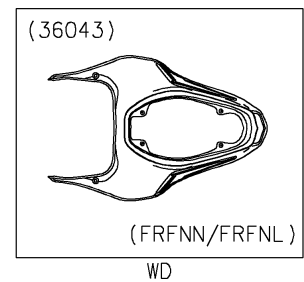

2023 Z900 ABS PARTS DIAGRAM

Seat Cover

2023 Z900 ABS PARTS LIST

Seat Cover

ITEM NAME	PART NUMBER	QUANTITY
COVER-TAIL,M.S.BLACK (Ref # 36043)	36043-5097-660	1
PAD,7X44X1 (Ref # 39156)	39156-2181	1
TAPE,8X35 (Ref # 39188)	39188-0564	4
COLLAR,5.6X8X5 (Ref # 92152)	92152-2339	4
BOLT,SOCKET,5X16 (Ref # 92154)	92154-4294	4
SCREW,5X10 (Ref # 92172)	92172-1194	2
WASHER,8.2X12X0.5 (Ref # 92200)	92200-1887	4