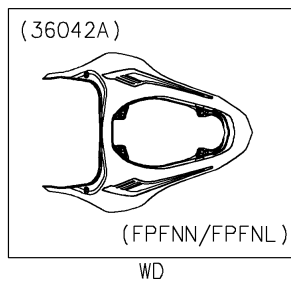

2023 Z900 ABS PARTS DIAGRAM

Seat Cover

2023 Z900 ABS PARTS LIST

Seat Cover

ITEM NAME	PART NUMBER	QUANTITY
COVER-TAIL,M.S.BLACK (Ref # 36043)	36043-5097-660	1
PAD,7X44X1 (Ref # 39156)	39156-2181	1
TAPE,8X35 (Ref # 39188)	39188-0564	4
COLLAR,5.6X8X5 (Ref # 92152)	92152-2339	4
BOLT,SOCKET,5X16 (Ref # 92154)	92154-4294	4
SCREW,5X10 (Ref # 92172)	92172-1194	2
WASHER,8.2X12X0.5 (Ref # 92200)	92200-1887	4