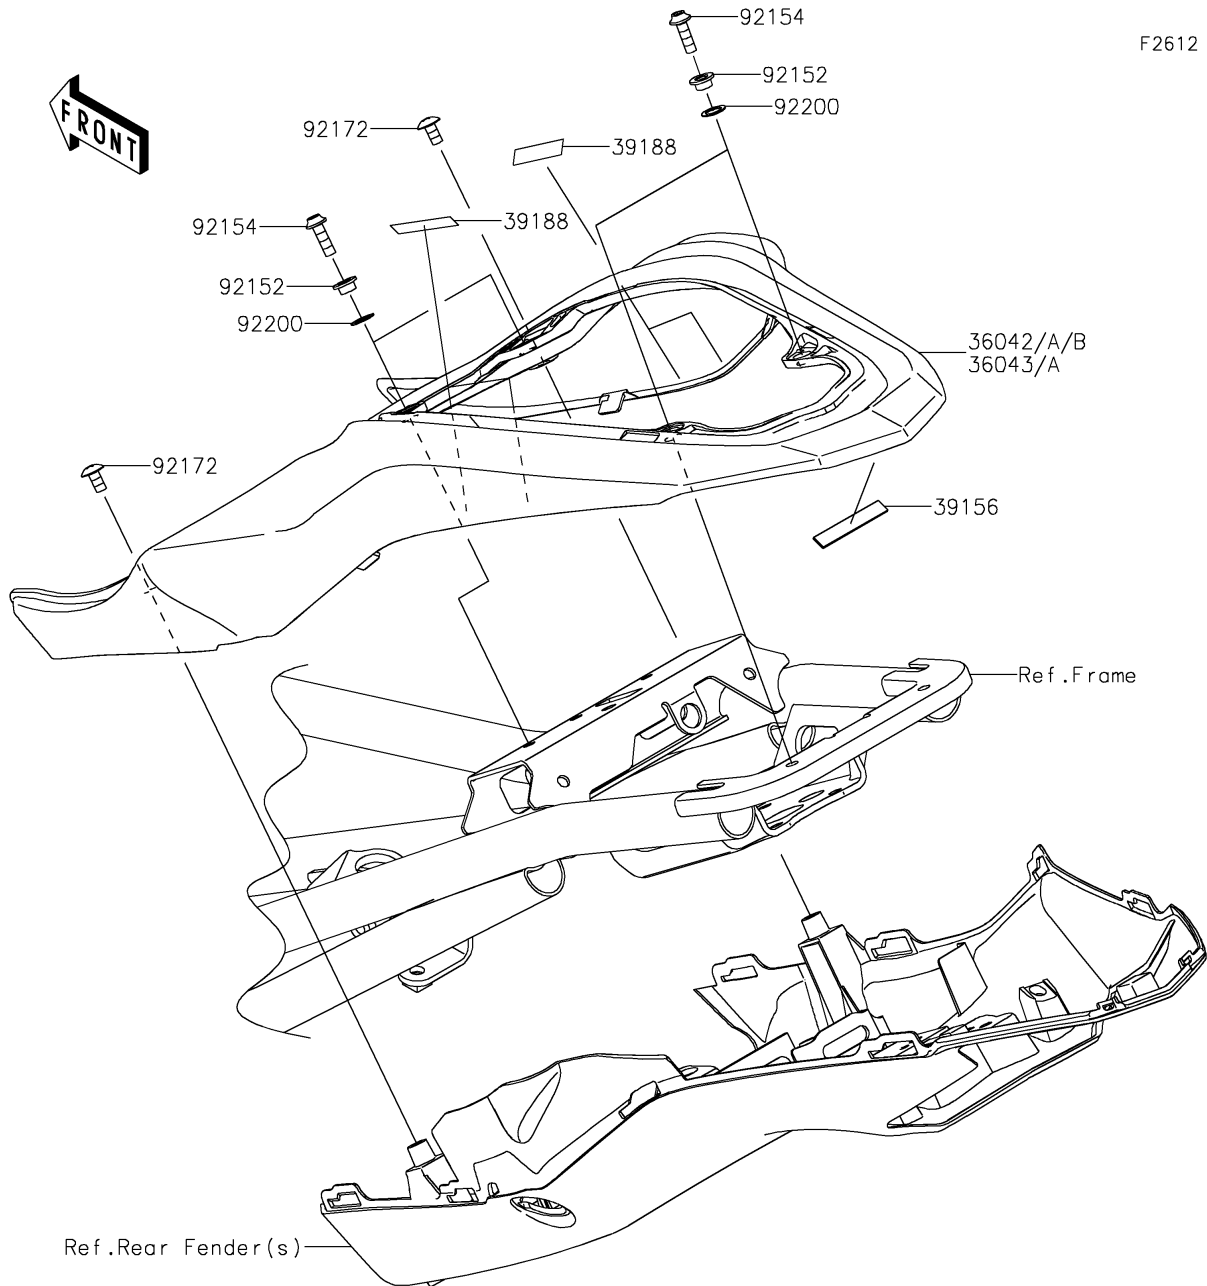

2023 Z900 ABS PARTS DIAGRAM

Seat Cover

2023 Z900 ABS PARTS LIST

Seat Cover

ITEM NAME	PART NUMBER	QUANTITY
COVER-TAIL,M.S.BLACK (Ref # 36043)	36043-5097-660	1
PAD,7X44X1 (Ref # 39156)	39156-2181	1
TAPE,8X35 (Ref # 39188)	39188-0564	4
COLLAR,5.6X8X5 (Ref # 92152)	92152-2339	4
BOLT,SOCKET,5X16 (Ref # 92154)	92154-4294	4
SCREW,5X10 (Ref # 92172)	92172-1194	2
WASHER,8.2X12X0.5 (Ref # 92200)	92200-1887	4