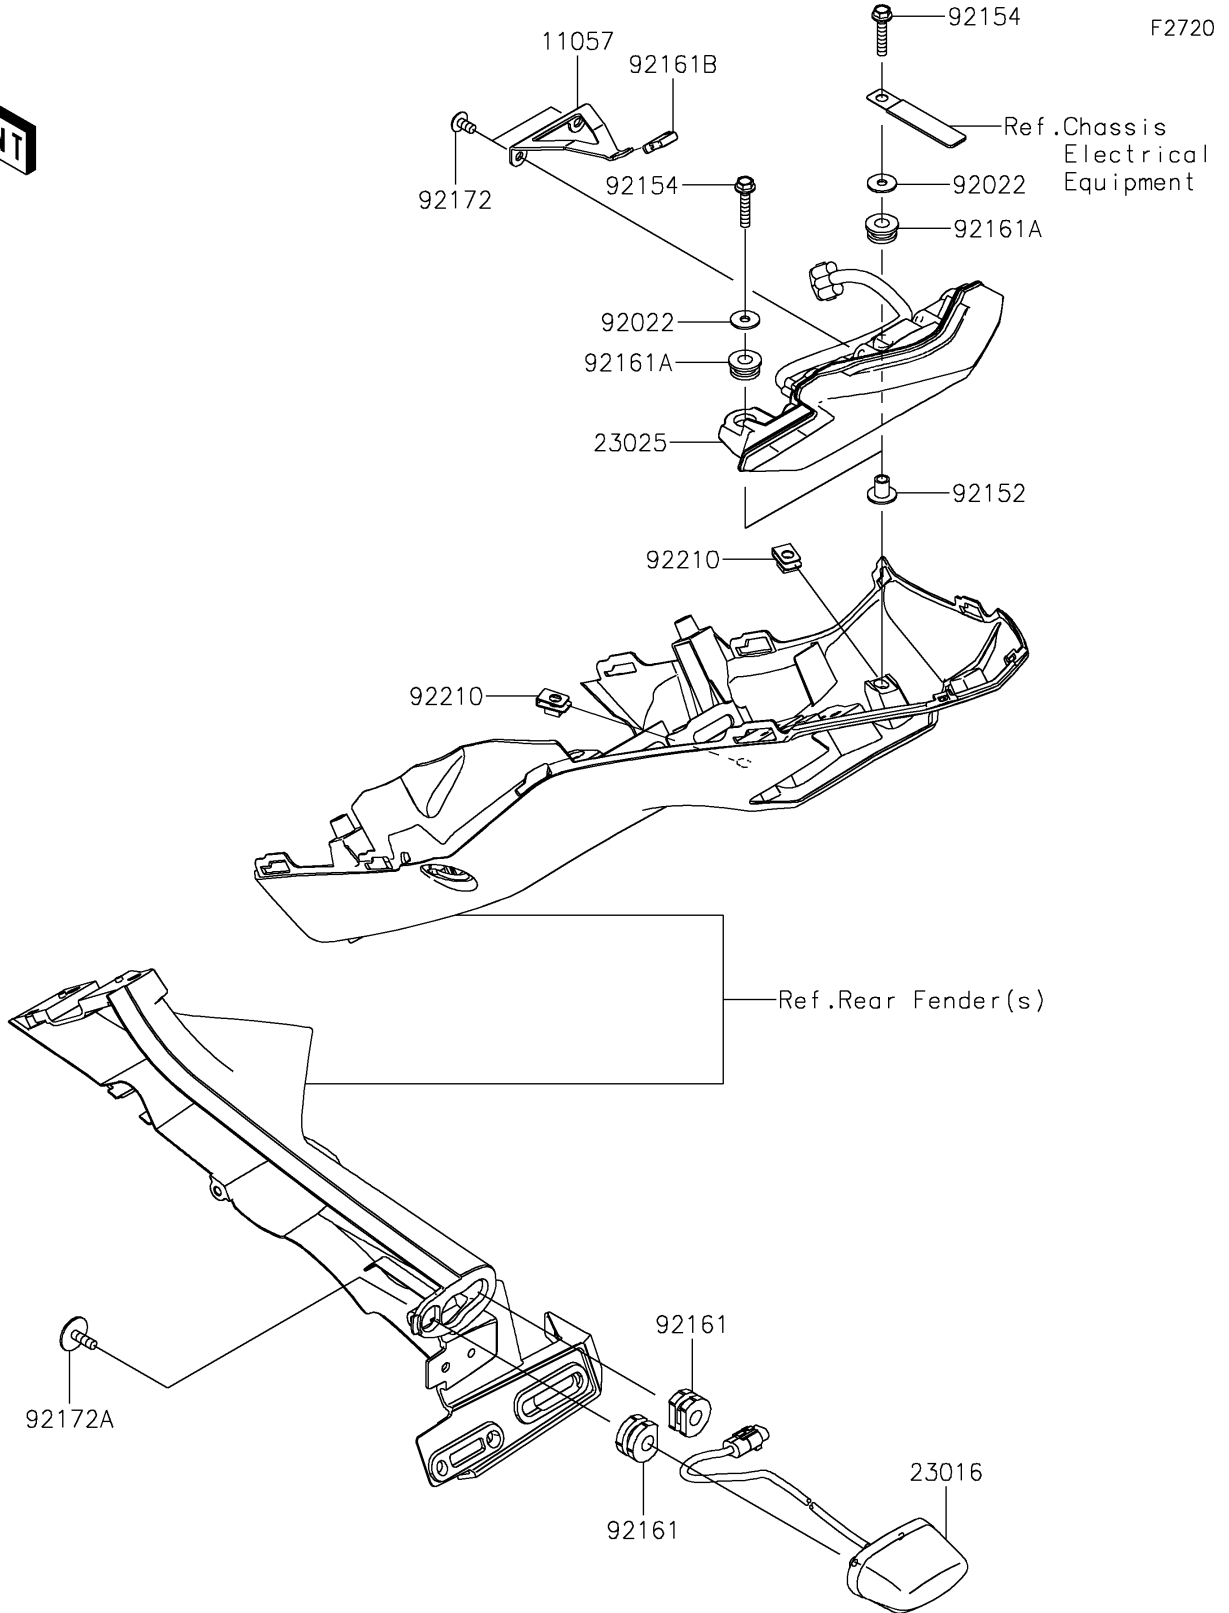

# 2023 Z900 ABS PARTS DIAGRAM

Taillight(s)

## 2023 Z900 ABS PARTS LIST

Taillight(s)

ITEM NAME	PART NUMBER	QUANTITY
BRACKET,TAIL LAMP (Ref # 11057)	11057-0247	1
LAMP-ASSY,LICENSE,LED (Ref # 23016)	23016-0639	1
LAMP-TAIL (Ref # 23025)	23025-0361	1
WASHER,5.2X16X1.2 (Ref # 92022)	92022-263	2
COLLAR,5.6X8X11.2 (Ref # 92152)	92152-1562	2
BOLT,FLANGED,5X25 (Ref # 92154)	92154-2682	2
DAMPER (Ref # 92161)	92161-0776	2
DAMPER,8X18X8.1 (Ref # 92161A)	92161-1369	2
DAMPER (Ref # 92161B)	92161-1917	1
SCREW,5X10 (Ref # 92172)	92172-0864	2
SCREW,TAPTITE,5X16 (Ref # 92172A)	92172-1427	2
NUT,PLATE,5MM (Ref # 92210)	92210-0935	2