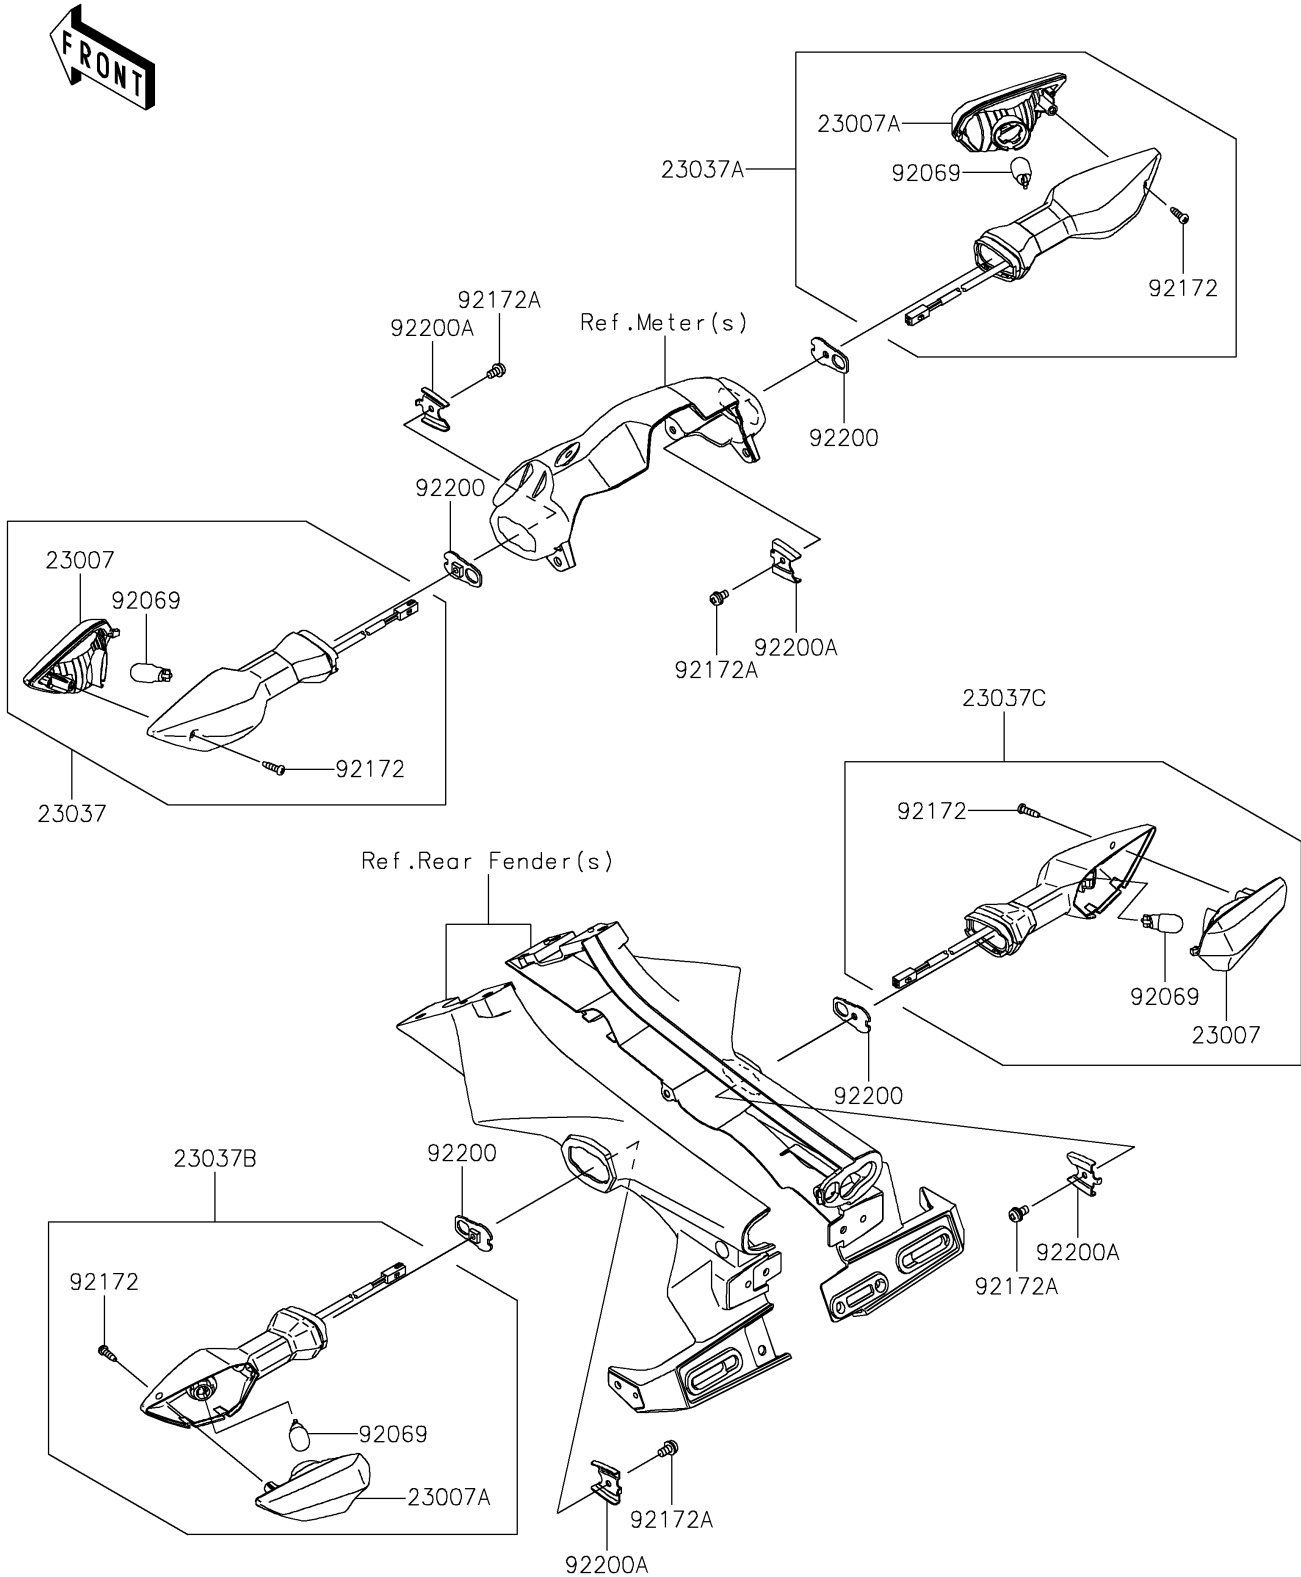

2024 Z900 ABS PARTS DIAGRAM

Turn Signals

F2730

2024 Z900 ABS PARTS LIST

Turn Signals

ITEM NAME	PART NUMBER	QUANTITY
LENS-COMP (Ref # 23007)	23007-0228	2
LENS-COMP (Ref # 23007A)	23007-0229	2
LAMP-ASSY-SIGNAL,FR,LH (Ref # 23037)	23037-0529	1
LAMP-ASSY-SIGNAL,FR,RH (Ref # 23037A)	23037-0530	1
LAMP-ASSY-SIGNAL,RR,LH (Ref # 23037B)	23037-0531	1
LAMP-ASSY-SIGNAL,RR,RH (Ref # 23037C)	23037-0532	1
BULB,12V 10W (Ref # 92069)	92069-0090	4
SCREW,4X14 (Ref # 92172)	92172-1117	4
SCREW-PAN-WP-CROS,4X8 (Ref # 92172A)	92172-1426	4
WASHER,NUT 4MM (Ref # 92200)	92200-0854	4
WASHER (Ref # 92200A)	92200-0855	4