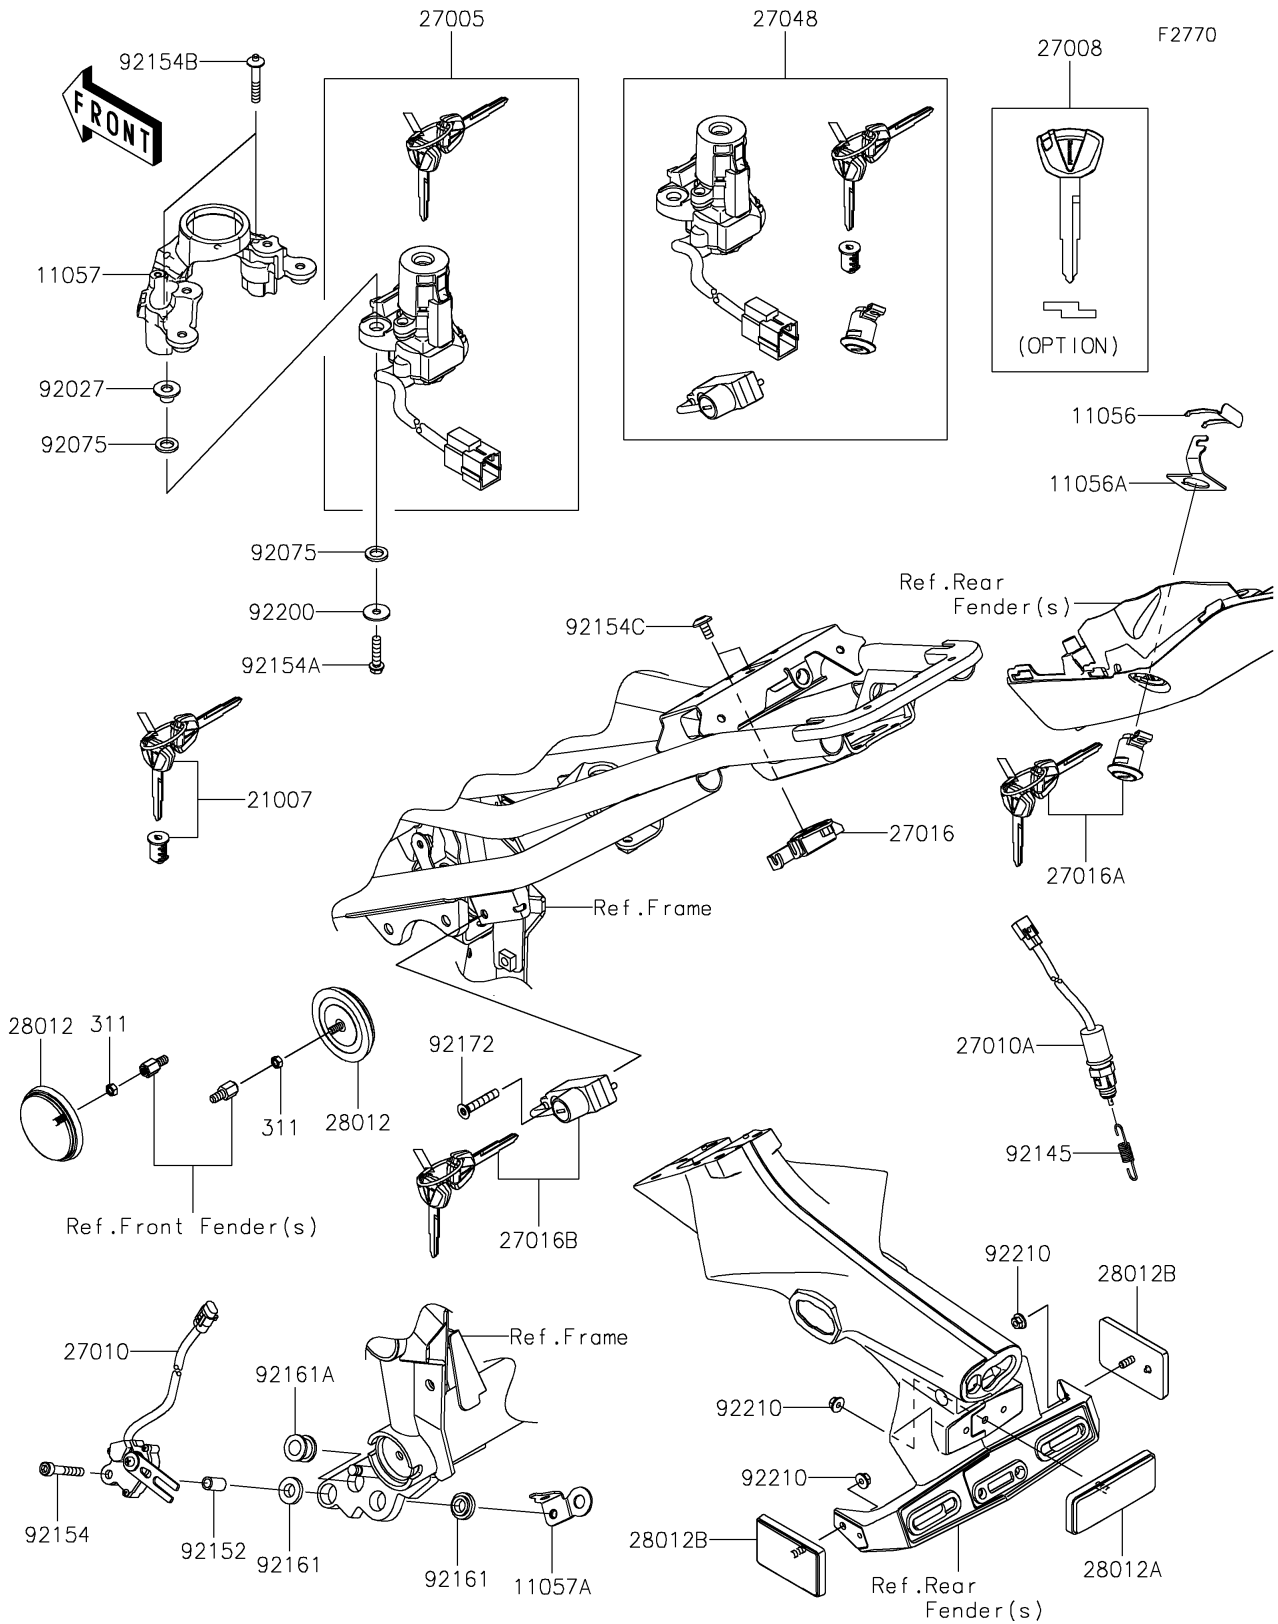

2023 Z900 ABS PARTS DIAGRAM

Ignition Switch/Locks/Reflectors

2023 Z900 ABS PARTS LIST

Ignition Switch/Locks/Reflectors

ITEM NAME	PART NUMBER	QUANTITY
BRACKET,CLASP (Ref # 11056)	11056-0238	1
BRACKET,SEAT LOCK (Ref # 11056A)	11056-2119	1
BRACKET,IG. SWITCH (Ref # 11057)	11057-0251	1
BRACKET (Ref # 11057A)	11057-0319	1
ROTOR,LOCK,TANK CAP (Ref # 21007)	21007-5083	1
SWITCH-ASSY-IGNITION (Ref # 27005)	27005-0673	1
KEY-LOCK,BLANK (Ref # 27008)	27008-0596	1
SWITCH,SIDE STAND (Ref # 27010)	27010-0722	1
SWITCH,REAR BRAKE (Ref # 27010A)	27010-0937	1
LOCK-ASSY,SEAT STRIKER (Ref # 27016)	27016-0008	1
LOCK-ASSY,SEAT (Ref # 27016A)	27016-5386	1
LOCK-ASSY,HELMET (Ref # 27016B)	27016-5397	1
SWITCH-ASSY (Ref # 27048)	27048-5223	1
REFLECTOR-REFLEX,FR,SIDE (Ref # 28012)	28012-0001	2
REFLECTOR-REFLEX (Ref # 28012A)	28012-1077	1
REFLECTOR-REFLEX (Ref # 28012B)	28012-1088	2
COLLAR,L=9.6 (Ref # 92027)	92027-1045	2
DAMPER (Ref # 92075)	92075-1564	4
SPRING,REAR BRAKE (Ref # 92145)	92145-2219	1
COLLAR,6.5X9.5X17 (Ref # 92152)	92152-2274	1
BOLT,SOCKET,6X40 (Ref # 92154)	92154-0505	1
BOLT,FLANGED,6X25 (Ref # 92154A)	92154-2154	2
BOLT,E TYPE TORX,6X35 (Ref # 92154B)	92154-2207	2
BOLT,SOCKET,6X12 (Ref # 92154C)	92154-2355	2
DAMPER (Ref # 92161)	92161-0117	2
DAMPER (Ref # 92161A)	92161-0118	1
SCREW,HEXLOBE,6X35 (Ref # 92172)	92172-0835	1
WASHER,6X20X1.6 (Ref # 92200)	92200-0780	2
NUT,FLANGED,5MM (Ref # 92210)	92210-0007	3

2023 Z900 ABS PARTS LIST

Ignition Switch/Locks/Reflectors

ITEM NAME	PART NUMBER	QUANTITY
NUT-HEX,5MM (Ref # 311)	311AB0500	2