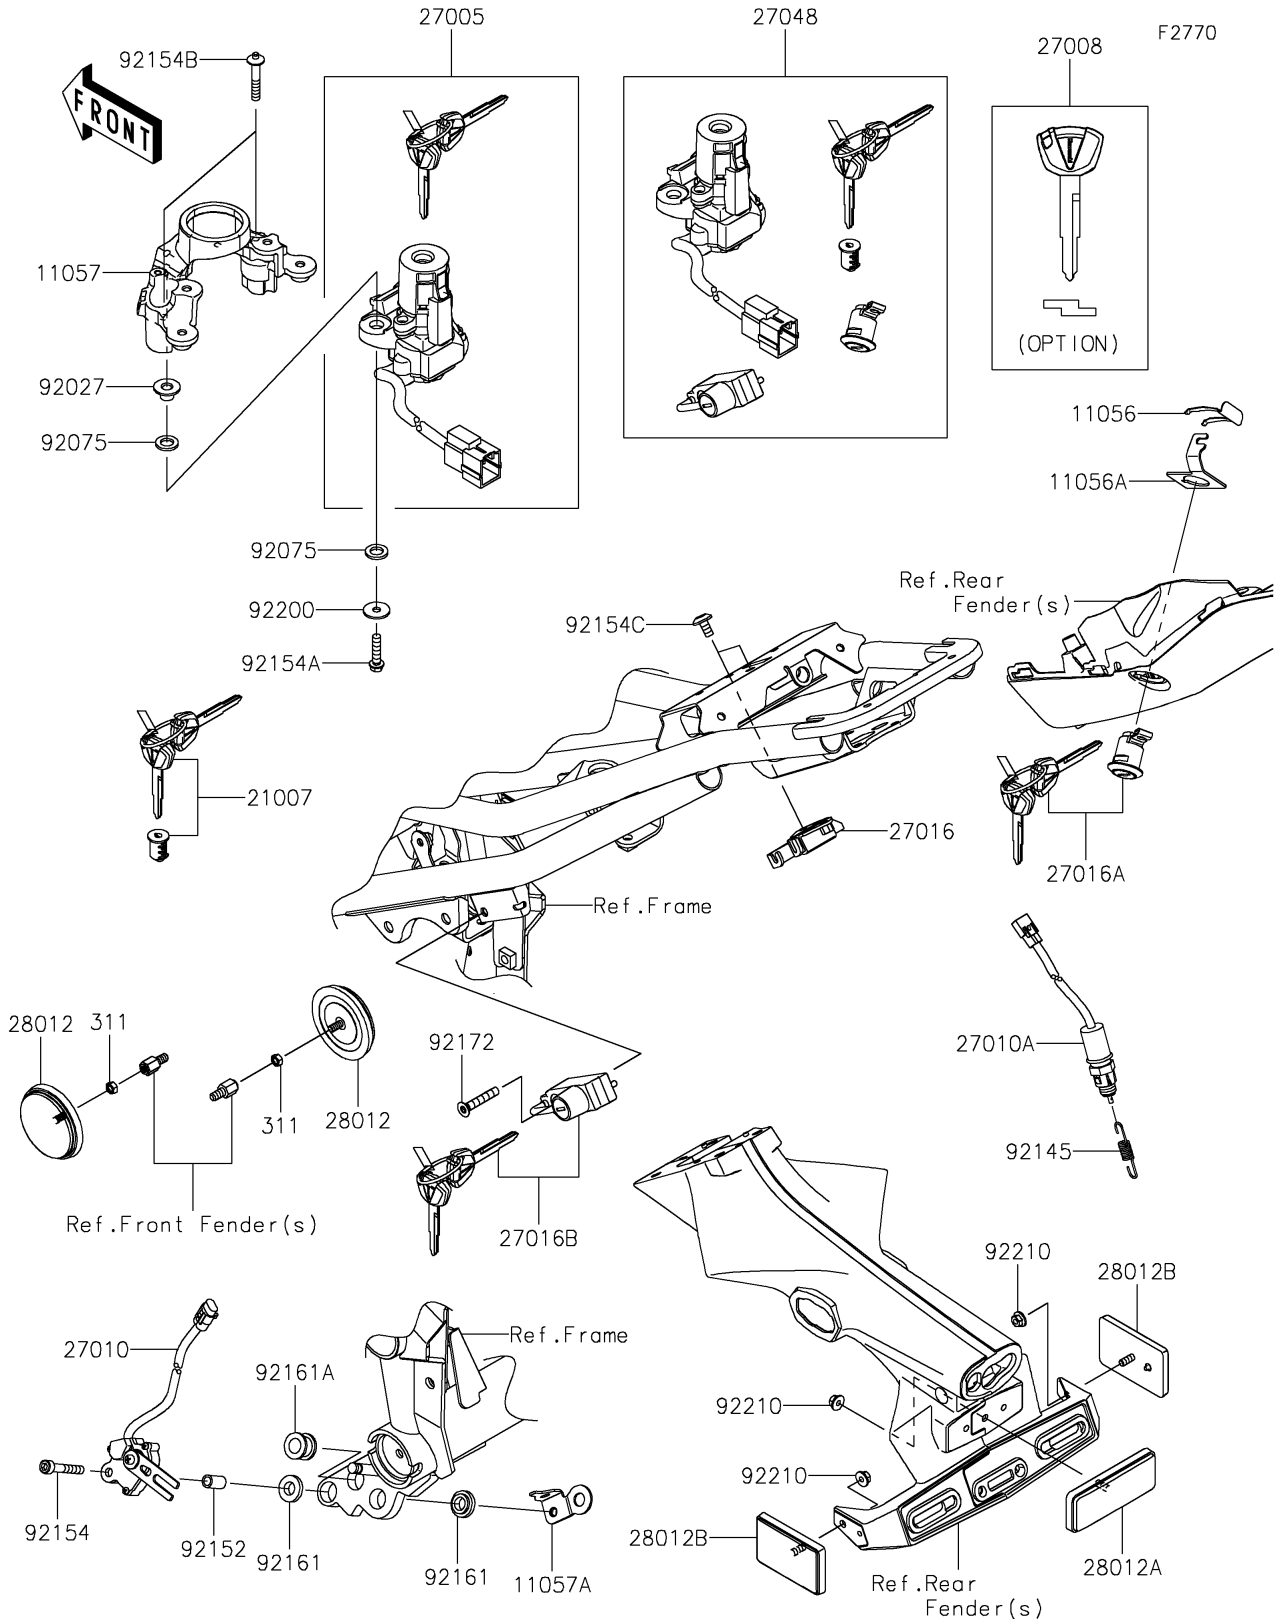

# 2023 Z900 ABS PARTS DIAGRAM

## 2023 Z900 ABS PARTS LIST

### Ignition Switch/Locks/Reflectors

ITEM NAME	PART NUMBER	QUANTITY
BRACKET,CLASP (Ref # 11056)	11056-0238	1
BRACKET,SEAT LOCK (Ref # 11056A)	11056-2119	1
BRACKET,IG. SWITCH (Ref # 11057)	11057-0251	1
BRACKET (Ref # 11057A)	11057-0319	1
ROTOR,LOCK,TANK CAP (Ref # 21007)	21007-5083	1
SWITCH-ASSY-IGNITION (Ref # 27005)	27005-0673	1
KEY-LOCK,BLANK (Ref # 27008)	27008-0596	1
SWITCH,SIDE STAND (Ref # 27010)	27010-0722	1
SWITCH,REAR BRAKE (Ref # 27010A)	27010-0937	1
LOCK-ASSY,SEAT STRIKER (Ref # 27016)	27016-0008	1
LOCK-ASSY,SEAT (Ref # 27016A)	27016-5386	1
LOCK-ASSY,HELMET (Ref # 27016B)	27016-5397	1
SWITCH-ASSY (Ref # 27048)	27048-5223	1
REFLECTOR-REFLEX,FR,SIDE (Ref # 28012)	28012-0001	2
REFLECTOR-REFLEX (Ref # 28012A)	28012-1077	1
REFLECTOR-REFLEX (Ref # 28012B)	28012-1088	2
COLLAR,L=9.6 (Ref # 92027)	92027-1045	2
DAMPER (Ref # 92075)	92075-1564	4
SPRING,REAR BRAKE (Ref # 92145)	92145-2219	1
COLLAR,6.5X9.5X17 (Ref # 92152)	92152-2274	1
BOLT,SOCKET,6X40 (Ref # 92154)	92154-0505	1
BOLT,FLANGED,6X25 (Ref # 92154A)	92154-2154	2
BOLT,E TYPE TORX,6X35 (Ref # 92154B)	92154-2207	2
BOLT,SOCKET,6X12 (Ref # 92154C)	92154-2355	2
DAMPER (Ref # 92161)	92161-0117	2
DAMPER (Ref # 92161A)	92161-0118	1
SCREW,HEXLOBE,6X35 (Ref # 92172)	92172-0835	1
WASHER,6X20X1.6 (Ref # 92200)	92200-0780	2
NUT,FLANGED,5MM (Ref # 92210)	92210-0007	3

## 2023 Z900 ABS PARTS LIST

Ignition Switch/Locks/Reflectors

ITEM NAME	PART NUMBER	QUANTITY
NUT-HEX,5MM (Ref # 311)	311AB0500	2