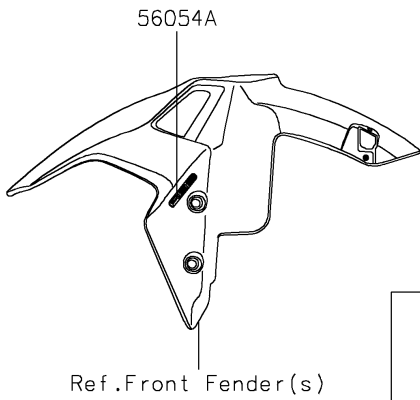

# 2023 Z900 ABS PARTS DIAGRAM

Decals(Black)(FRFNN/FRFNL)

F2861B

## 2023 Z900 ABS PARTS LIST

Decals(Black)(FRFNN/FRFNL)

ITEM NAME	PART NUMBER	QUANTITY
MARK,KAWASAKI (Ref # 56054)	56054-1356	2
MARK,ABS (Ref # 56054A)	56054-1413	2
MARK,UPP COWL.,900 (Ref # 56054B)	56054-2853	1
MARK,Z,3D (Ref # 56054C)	56054-3776	2
PATTERN,WHEEL,GRN/BLK,700X6 (Ref # 56076)	56076-2167	4
PATTERN,TANK COVER,LH,FR (Ref # 56077)	56077-1198	1
PATTERN,TANK COVER,LH,MID (Ref # 56077A)	56077-1199	1
PATTERN,TANK COVER,LH,RR (Ref # 56077B)	56077-1200	1
PATTERN,TANK COVER,RH,FR (Ref # 56077C)	56077-1201	1
PATTERN,TANK COVER,RH,MID (Ref # 56077D)	56077-1202	1
PATTERN,TANK COVER,RH,RR (Ref # 56077E)	56077-1203	1
PATTERN,TAIL COVER,LH (Ref # 56077F)	56077-1204	1
PATTERN,TAIL COVER,RH (Ref # 56077G)	56077-1205	1
RIM STRIPE APPLICATOR (Ref # 57001)	57001-1752	AR