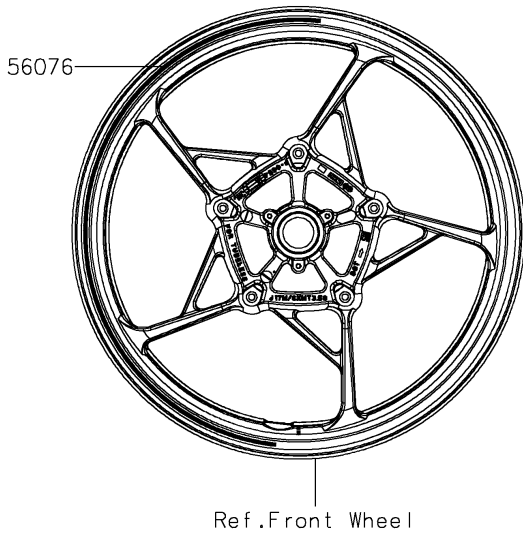

# 2023 Z900 ABS PARTS DIAGRAM

Decals(Black)(FRFNN/FRFNL)

F2861B

## 2023 Z900 ABS PARTS LIST

Decals(Black)(FRFNN/FRFNL)

ITEM NAME	PART NUMBER	QUANTITY
MARK,KAWASAKI (Ref # 56054)	56054-1356	2
MARK,ABS (Ref # 56054A)	56054-1413	2
MARK,UPP COWL.,900 (Ref # 56054B)	56054-2853	1
MARK,Z,3D (Ref # 56054C)	56054-3776	2
PATTERN,WHEEL,GRN/BLK,700X6 (Ref # 56076)	56076-2167	4
PATTERN,TANK COVER,LH,FR (Ref # 56077)	56077-1198	1
PATTERN,TANK COVER,LH,MID (Ref # 56077A)	56077-1199	1
PATTERN,TANK COVER,LH,RR (Ref # 56077B)	56077-1200	1
PATTERN,TANK COVER,RH,FR (Ref # 56077C)	56077-1201	1
PATTERN,TANK COVER,RH,MID (Ref # 56077D)	56077-1202	1
PATTERN,TANK COVER,RH,RR (Ref # 56077E)	56077-1203	1
PATTERN,TAIL COVER,LH (Ref # 56077F)	56077-1204	1
PATTERN,TAIL COVER,RH (Ref # 56077G)	56077-1205	1
RIM STRIPE APPLICATOR (Ref # 57001)	57001-1752	AR