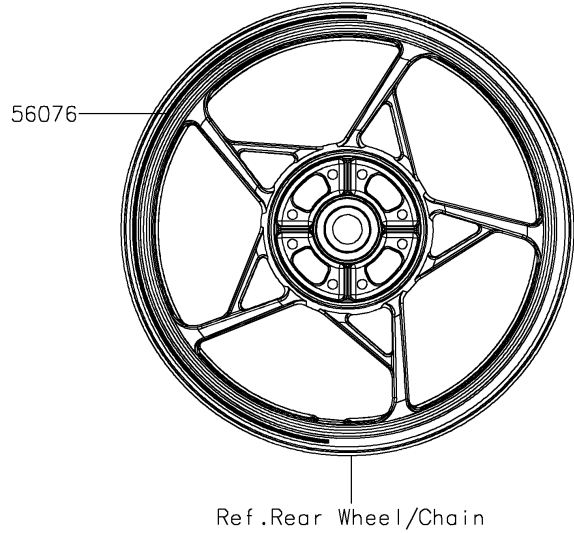

# 2023 Z900 ABS PARTS DIAGRAM

Decals(Black)(FRFNN/FRFNL)

F2861B

## 2023 Z900 ABS PARTS LIST

Decals(Black)(FRFNN/FRFNL)

ITEM NAME	PART NUMBER	QUANTITY
MARK,KAWASAKI (Ref # 56054)	56054-1356	2
MARK,ABS (Ref # 56054A)	56054-1413	2
MARK,UPP COWL.,900 (Ref # 56054B)	56054-2853	1
MARK,Z,3D (Ref # 56054C)	56054-3776	2
PATTERN,WHEEL,GRN/BLK,700X6 (Ref # 56076)	56076-2167	4
PATTERN,TANK COVER,LH,FR (Ref # 56077)	56077-1198	1
PATTERN,TANK COVER,LH,MID (Ref # 56077A)	56077-1199	1
PATTERN,TANK COVER,LH,RR (Ref # 56077B)	56077-1200	1
PATTERN,TANK COVER,RH,FR (Ref # 56077C)	56077-1201	1
PATTERN,TANK COVER,RH,MID (Ref # 56077D)	56077-1202	1
PATTERN,TANK COVER,RH,RR (Ref # 56077E)	56077-1203	1
PATTERN,TAIL COVER,LH (Ref # 56077F)	56077-1204	1
PATTERN,TAIL COVER,RH (Ref # 56077G)	56077-1205	1
RIM STRIPE APPLICATOR (Ref # 57001)	57001-1752	AR