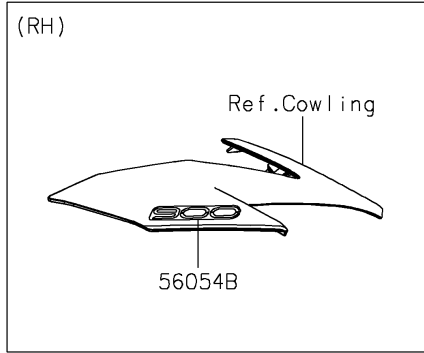

# 2023 Z900 ABS PARTS DIAGRAM

Decals(Black)(FRFNN/FRFNL)

F2861B

## 2023 Z900 ABS PARTS LIST

Decals(Black)(FRFNN/FRFNL)

ITEM NAME	PART NUMBER	QUANTITY
MARK,KAWASAKI (Ref # 56054)	56054-1356	2
MARK,ABS (Ref # 56054A)	56054-1413	2
MARK,UPP COWL.,900 (Ref # 56054B)	56054-2853	1
MARK,Z,3D (Ref # 56054C)	56054-3776	2
PATTERN,WHEEL,GRN/BLK,700X6 (Ref # 56076)	56076-2167	4
PATTERN,TANK COVER,LH,FR (Ref # 56077)	56077-1198	1
PATTERN,TANK COVER,LH,MID (Ref # 56077A)	56077-1199	1
PATTERN,TANK COVER,LH,RR (Ref # 56077B)	56077-1200	1
PATTERN,TANK COVER,RH,FR (Ref # 56077C)	56077-1201	1
PATTERN,TANK COVER,RH,MID (Ref # 56077D)	56077-1202	1
PATTERN,TANK COVER,RH,RR (Ref # 56077E)	56077-1203	1
PATTERN,TAIL COVER,LH (Ref # 56077F)	56077-1204	1
PATTERN,TAIL COVER,RH (Ref # 56077G)	56077-1205	1
RIM STRIPE APPLICATOR (Ref # 57001)	57001-1752	AR