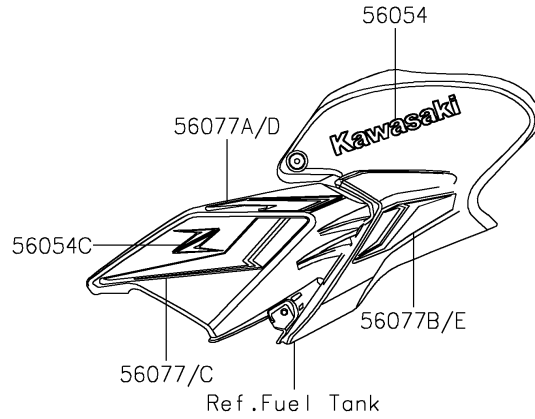

# 2023 Z900 ABS PARTS DIAGRAM

Decals(Black)(FRFNN/FRFNL)

F2861B

## 2023 Z900 ABS PARTS LIST

Decals(Black)(FRFNN/FRFNL)

ITEM NAME	PART NUMBER	QUANTITY
MARK,KAWASAKI (Ref # 56054)	56054-1356	2
MARK,ABS (Ref # 56054A)	56054-1413	2
MARK,UPP COWL.,900 (Ref # 56054B)	56054-2853	1
MARK,Z,3D (Ref # 56054C)	56054-3776	2
PATTERN,WHEEL,GRN/BLK,700X6 (Ref # 56076)	56076-2167	4
PATTERN,TANK COVER,LH,FR (Ref # 56077)	56077-1198	1
PATTERN,TANK COVER,LH,MID (Ref # 56077A)	56077-1199	1
PATTERN,TANK COVER,LH,RR (Ref # 56077B)	56077-1200	1
PATTERN,TANK COVER,RH,FR (Ref # 56077C)	56077-1201	1
PATTERN,TANK COVER,RH,MID (Ref # 56077D)	56077-1202	1
PATTERN,TANK COVER,RH,RR (Ref # 56077E)	56077-1203	1
PATTERN,TAIL COVER,LH (Ref # 56077F)	56077-1204	1
PATTERN,TAIL COVER,RH (Ref # 56077G)	56077-1205	1
RIM STRIPE APPLICATOR (Ref # 57001)	57001-1752	AR