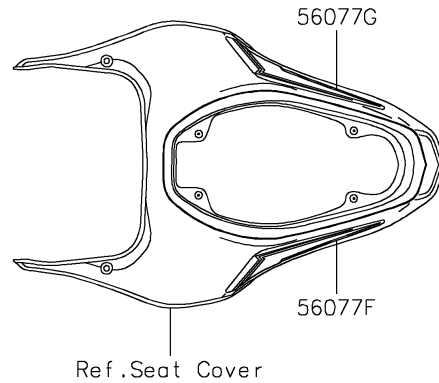

# 2023 Z900 ABS PARTS DIAGRAM

Decals(Black)(FRFNN/FRFNL)

F2861B

## 2023 Z900 ABS PARTS LIST

Decals(Black)(FRFNN/FRFNL)

ITEM NAME	PART NUMBER	QUANTITY
MARK,KAWASAKI (Ref # 56054)	56054-1356	2
MARK,ABS (Ref # 56054A)	56054-1413	2
MARK,UPP COWL.,900 (Ref # 56054B)	56054-2853	1
MARK,Z,3D (Ref # 56054C)	56054-3776	2
PATTERN,WHEEL,GRN/BLK,700X6 (Ref # 56076)	56076-2167	4
PATTERN,TANK COVER,LH,FR (Ref # 56077)	56077-1198	1
PATTERN,TANK COVER,LH,MID (Ref # 56077A)	56077-1199	1
PATTERN,TANK COVER,LH,RR (Ref # 56077B)	56077-1200	1
PATTERN,TANK COVER,RH,FR (Ref # 56077C)	56077-1201	1
PATTERN,TANK COVER,RH,MID (Ref # 56077D)	56077-1202	1
PATTERN,TANK COVER,RH,RR (Ref # 56077E)	56077-1203	1
PATTERN,TAIL COVER,LH (Ref # 56077F)	56077-1204	1
PATTERN,TAIL COVER,RH (Ref # 56077G)	56077-1205	1
RIM STRIPE APPLICATOR (Ref # 57001)	57001-1752	AR