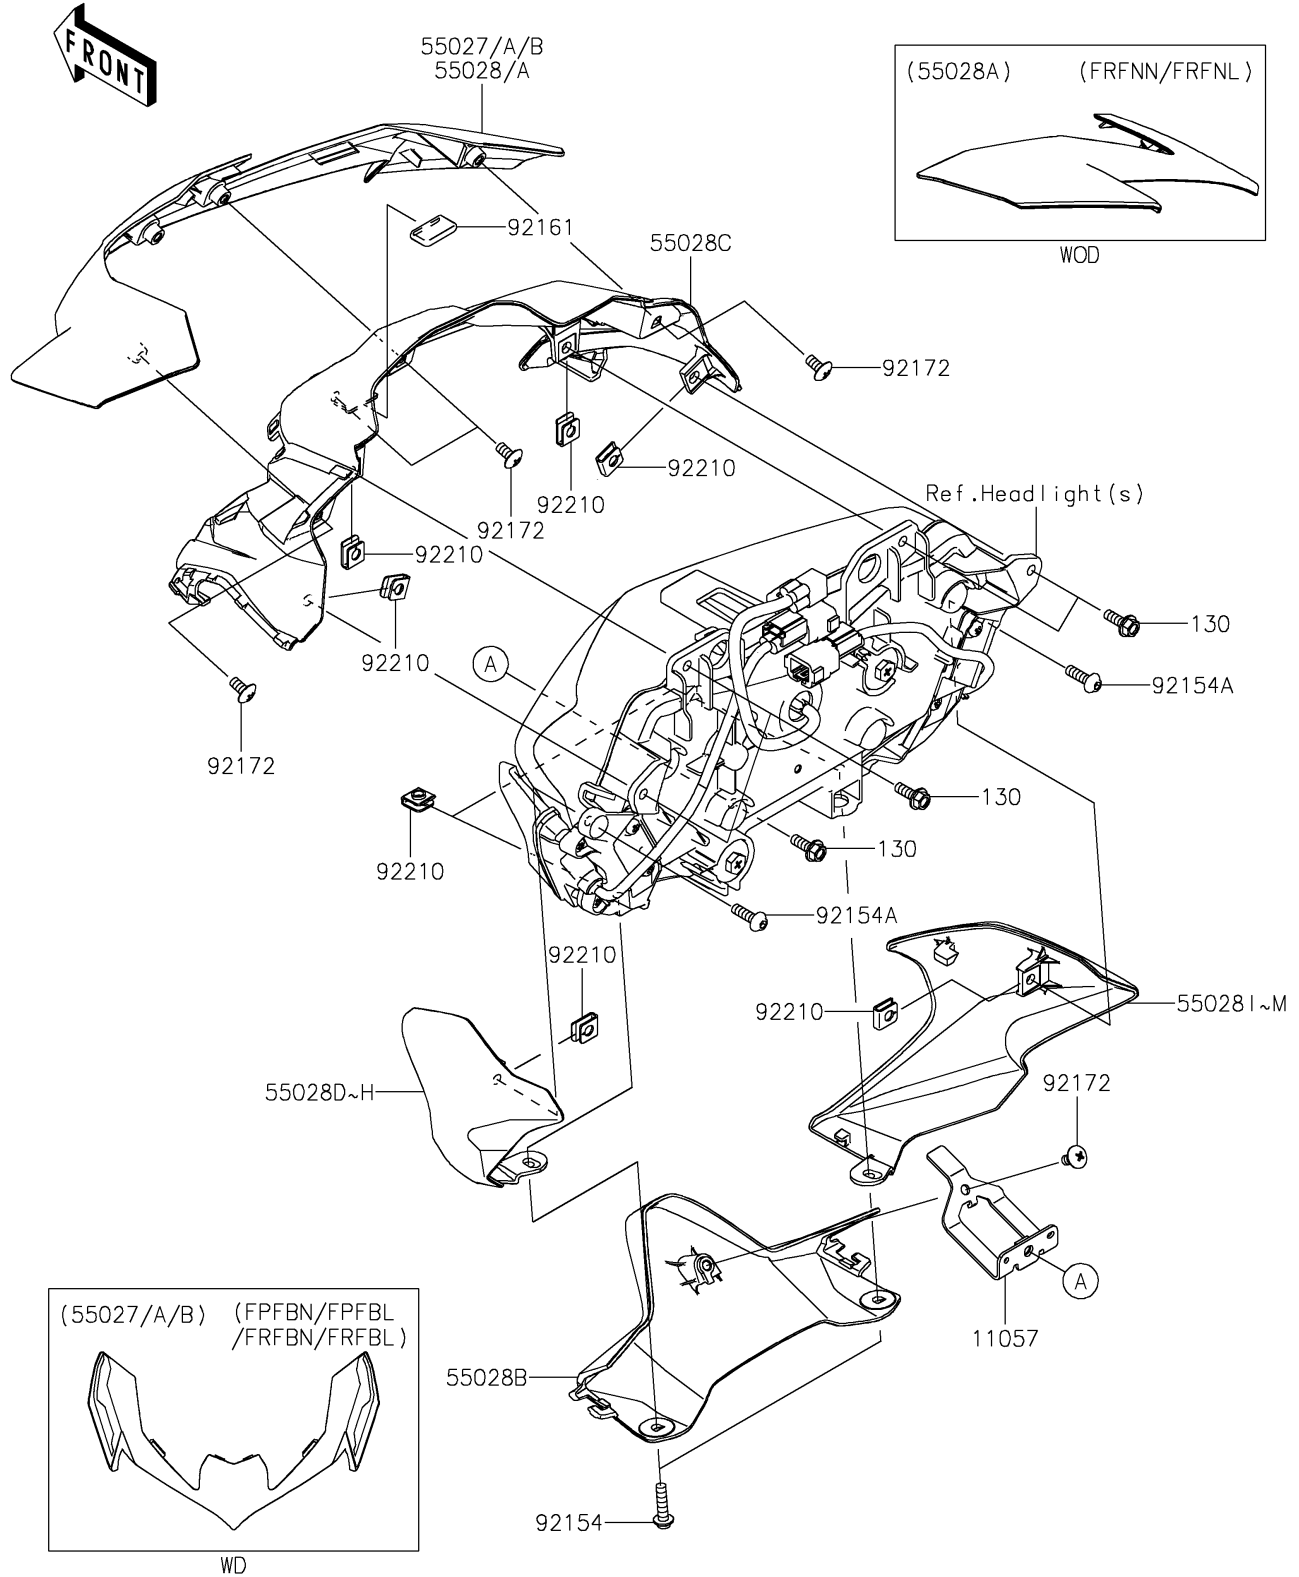

2023 Z900 ABS PARTS DIAGRAM

Cowling

F2871

2023 Z900 ABS PARTS LIST

Cowling

ITEM NAME	PART NUMBER	QUANTITY
BRACKET (Ref # 11057)	11057-2669	1
COWLING,UPP,M.G.GRAY (Ref # 55028)	55028-0703-45W	1
COWLING,LWR (Ref # 55028B)	55028-0704	1
COWLING,INNER (Ref # 55028C)	55028-0705	1
COWLING,UPP,SIDE,LH,M.S.BLACK (Ref # 55028E)	55028-0706-660	1
COWLING,UPP,SIDE,RH,M.S.BLACK (Ref # 55028J)	55028-0707-660	1
BOLT,SOCKET,5X20 (Ref # 92154)	92154-0829	2
BOLT,SOCKET,5X16 (Ref # 92154A)	92154-4294	2
DAMPER,12X23 (Ref # 92161)	92161-1367	1
SCREW,TAPPING,5X10 (Ref # 92172)	92172-0262	5
NUT (Ref # 92210)	92210-0571	8
BOLT-FLANGED,5X14 (Ref # 130)	130BA0514	5