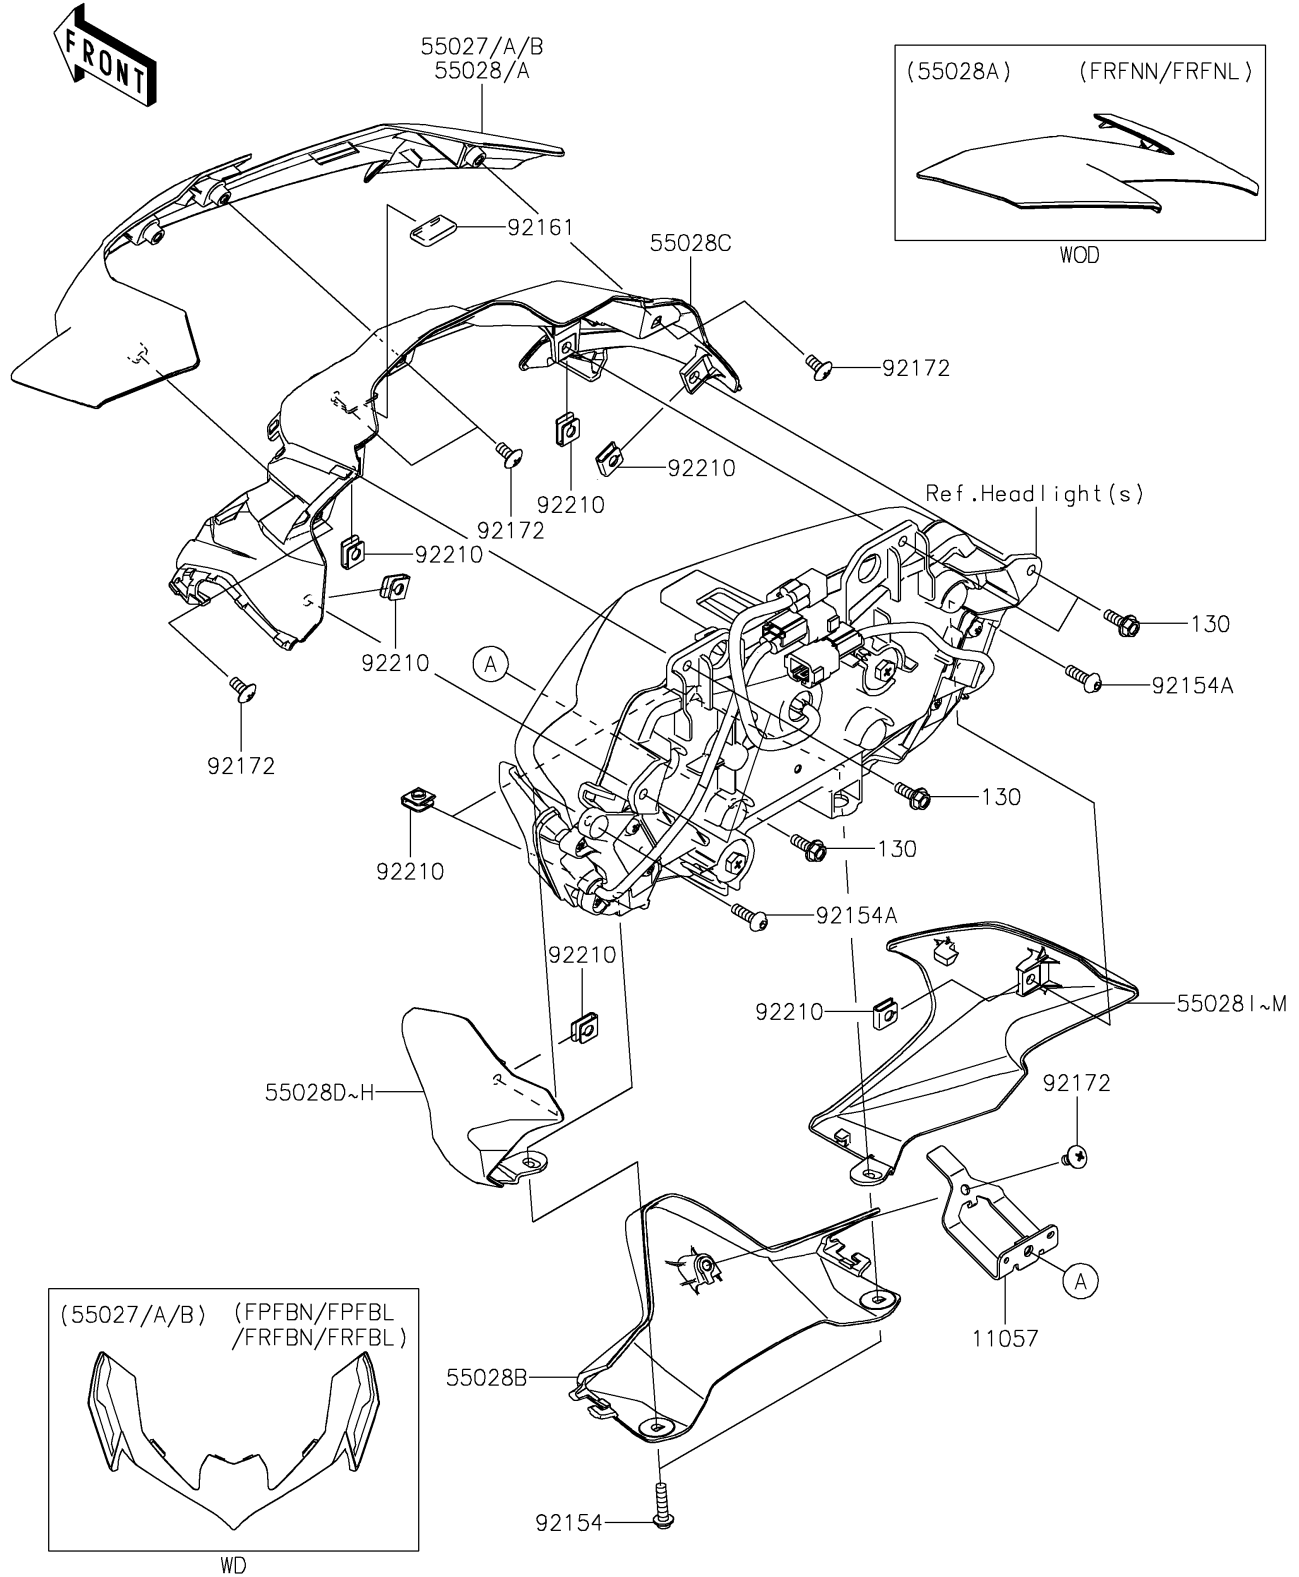

2024 Z900 ABS PARTS DIAGRAM

Cowling

F2871

2024 Z900 ABS PARTS LIST

Cowling

ITEM NAME	PART NUMBER	QUANTITY
BRACKET (Ref # 11057)	11057-2669	1
COWLING,UPP,M.S.BLACK (Ref # 55028A)	55028-0703-660	1
COWLING,LWR (Ref # 55028B)	55028-0704	1
COWLING,INNER (Ref # 55028C)	55028-0705	1
COWLING,UPP,SIDE,LH,P.S.GRAY (Ref # 55028D)	55028-0706-36S	1
COWLING,UPP,SIDE,RH,P.S.GRAY (Ref # 55028I)	55028-0707-36S	1
BOLT,SOCKET,5X20 (Ref # 92154)	92154-0829	2
BOLT,SOCKET,5X16 (Ref # 92154A)	92154-4294	2
DAMPER,12X23 (Ref # 92161)	92161-1367	1
SCREW,TAPPING,5X10 (Ref # 92172)	92172-0262	5
NUT (Ref # 92210)	92210-0571	8
BOLT-FLANGED,5X14 (Ref # 130)	130BA0514	5