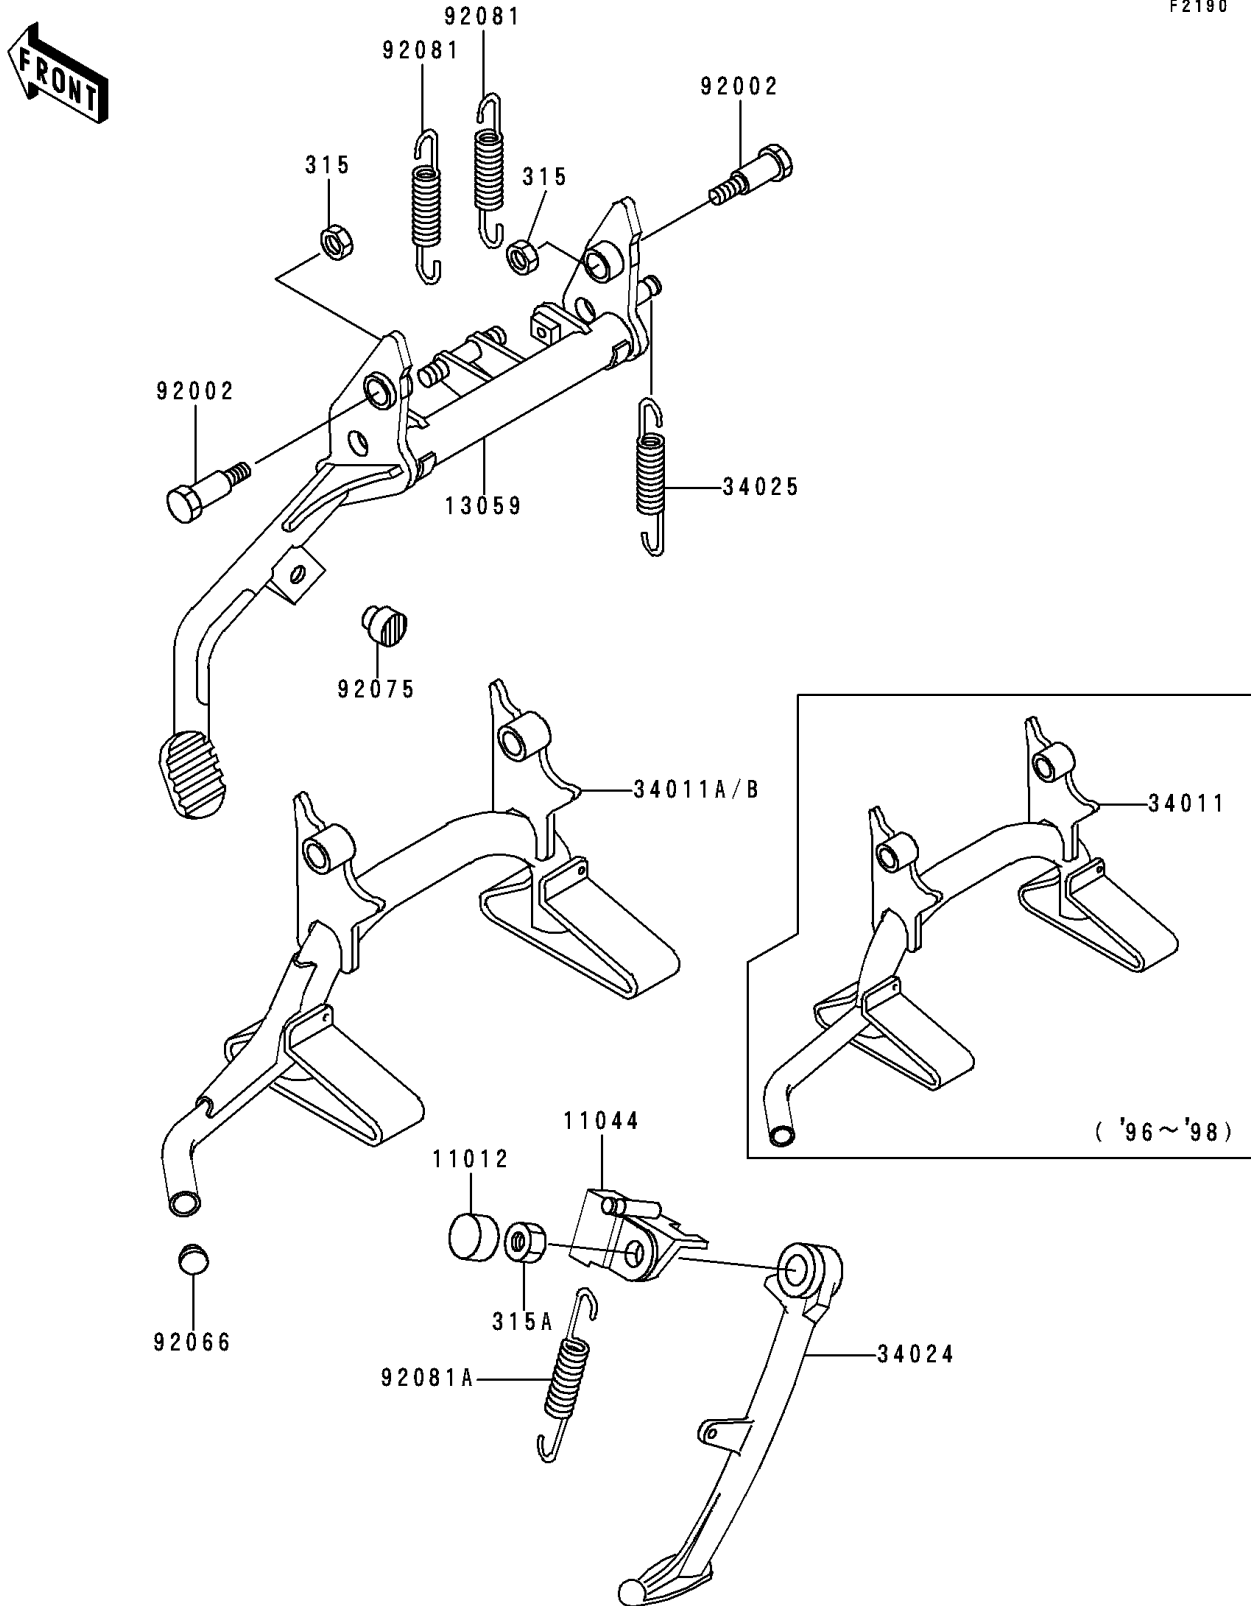

# 1996 Voyager XII PARTS DIAGRAM

Stand(s)

F2190

## 1996 Voyager XII PARTS LIST

Stand(s)

ITEM NAME	PART NUMBER	QUANTITY
NUT-HEX-FINE,10MM,BLACK (Ref # 315)	315C1000	4
NUT-HEX-FINE (Ref # 315A)	315C1200	1
CAP,NUT (Ref # 11012)	11012-1508	1
BRACKET,SIDE STAND SWITCH (Ref # 11044)	11044-1660	1
LEVER-KICK,CENTER STAND (Ref # 13059)	13059-1118	1
STAND-CENTER (Ref # 34011)	34011-1127	1
STAND-SIDE (Ref # 34024)	34024-1202	1
SPRING,STAND (Ref # 34025)	34025-008	1
BOLT,CENTER STAND (Ref # 92002)	92002-1679	4
PLUG,COWLING STAY (Ref # 92066)	92066-1184	1
DAMPER (Ref # 92075)	92075-015	1
SPRING,STAND (Ref # 92081)	92081-1586	2
SPRING,SIDE STAND (Ref # 92081A)	92081-1727	1