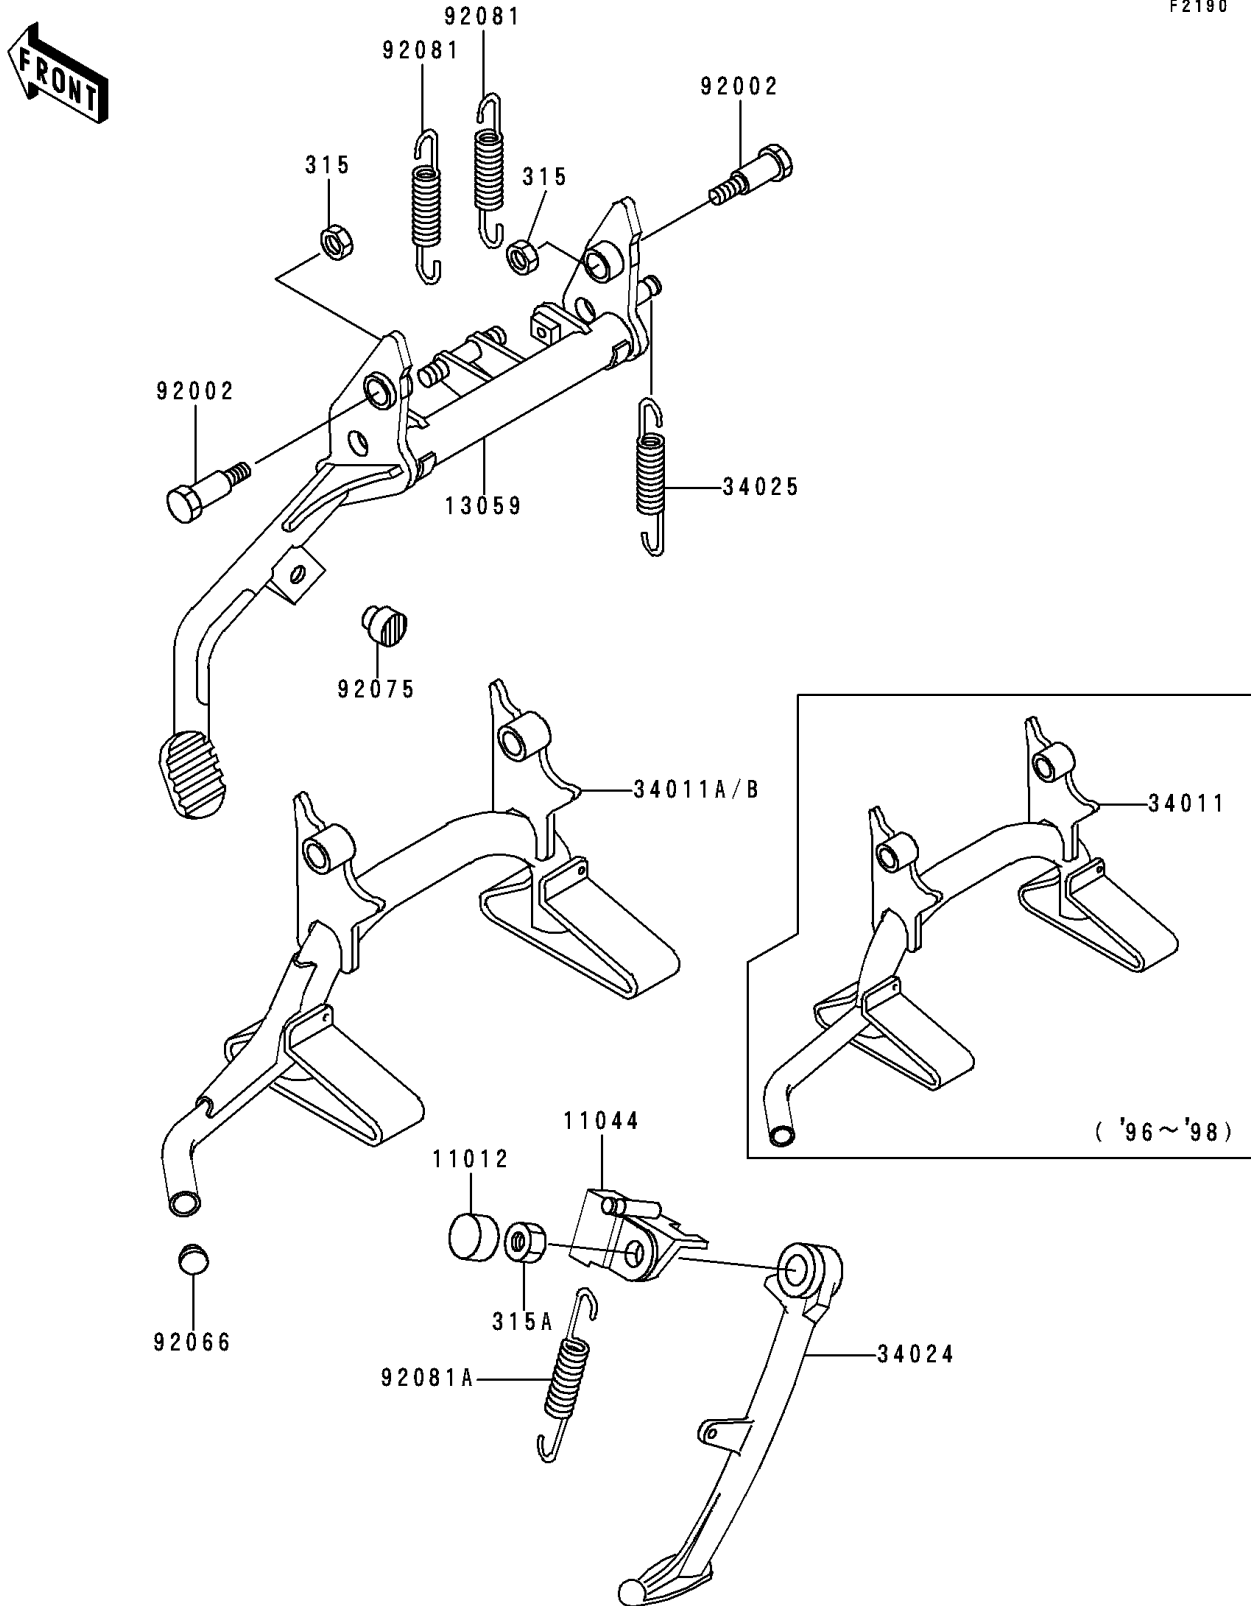

# 1998 Voyager XII PARTS DIAGRAM

Stand(s)

F2190

# 1998 Voyager XII PARTS LIST

Stand(s)

ITEM NAME	PART NUMBER	QUANTITY
NUT-HEX-FINE,10MM,BLACK (Ref # 315)	315C1000	4
NUT-HEX-FINE (Ref # 315A)	315C1200	1
CAP,NUT (Ref # 11012)	11012-1508	1
BRACKET,SIDE STAND SWITCH (Ref # 11044)	11044-1660	1
LEVER-KICK,CENTER STAND (Ref # 13059)	13059-1118	1
STAND-CENTER (Ref # 34011)	34011-1127	1
STAND-SIDE (Ref # 34024)	34024-1202	1
SPRING,STAND (Ref # 34025)	34025-008	1
BOLT,CENTER STAND (Ref # 92002)	92002-1679	4
PLUG,COWLING STAY (Ref # 92066)	92066-1184	1
DAMPER (Ref # 92075)	92075-015	1
SPRING,STAND (Ref # 92081)	92081-1586	2
SPRING,SIDE STAND (Ref # 92081A)	92081-1727	1